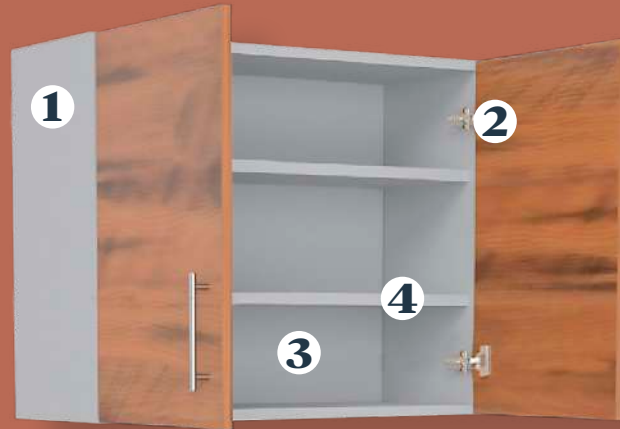

Presents

**Frameless
Fully Assembled**

- 1** Cabinet boxes are constructed from 3/4" thick Gray ClimateTough composite material
- 2** Soft close, concealed, 6-way adjustable stainless steel hinges
- 3** Wall Cabinets are available with an Open Back, or a 3/4" thick Full Height Back
- 4** 3/4" thick Gray ClimateTough composite material full depth adjustable shelves in Wall & Base cabinets
- 5** Base Cabinets are available with an Open Back, or a 3/4" thick Full/Island Back
- 6** Soft close, side mounted, ball bearing stainless steel drawer runners
- 7** Base cabinets are shipped fully assembled, ready to be installed on 'Sure Level' adjustable polymer legs. Snap on matching toe kick is optional for on-site modification and installation. Decorative stainless steel legs also available as an accessory.
- 8** 3/4" thick Gray ClimateTough composite material construction: four sides and bottom panel. 6" high Shallow Drawer front with 3" high drawer box. 11-3/4" high Deep Drawer front with 7" high drawer box.