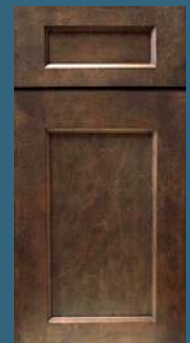

**Framed
Full Overlay
RTA & FA**

Presents

M4C
— Platinum Series —

White Shaker

Beige Shaker

Espresso Shaker

Raised Panel
White

Raised Panel
Off White

Raised Panel
Cream

White Step
Shaker

Grey Step
Shaker

Brown Step
Shaker