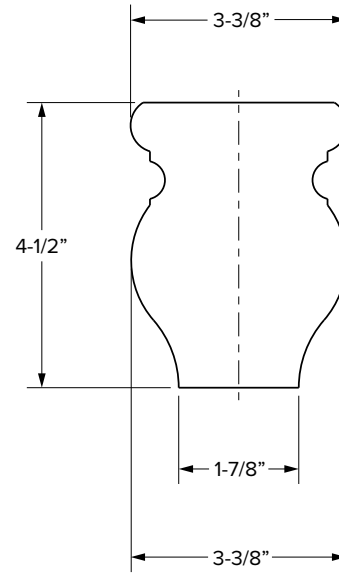

Leg

SKU	W	D	H
DECOLEG	3-1/2"	3-1/2"	34-1/2"
SDECOLEG	3-1/2"	1-5/8"	34-1/2"

DECOLEG

SDECOLEG

Bun foot

SKU	W	D	H
BUNFOOT	3-3/8"	3-1/4"	4-1/2"
HBUNFOOT	3-3/8"	1-11/16"	4-1/2"
TFOOT	3-1/4"	3-1/4"	4-1/2"
HTFOOT	3-1/4"	1-5/8"	4-1/2"

BUNFOOT

HBUNFOOT

TFOOT

HTFOOT

Accessories - Dimensions

Corbels

SKU	W	D	H
CORBEL-B	4-11/16"	4-11/16"	9-5/8"
CORBEL-LS	3-1/2"	7-3/16"	12"
CORBEL-S	3-3/4"	3-3/4"	6-7/8"

Organizers - rollout trays