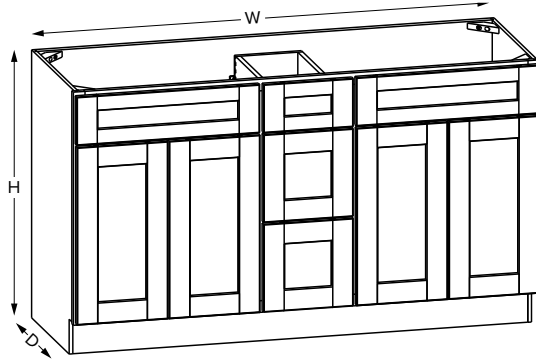

Combo cabinets

Full Overlay

VCDB60-3