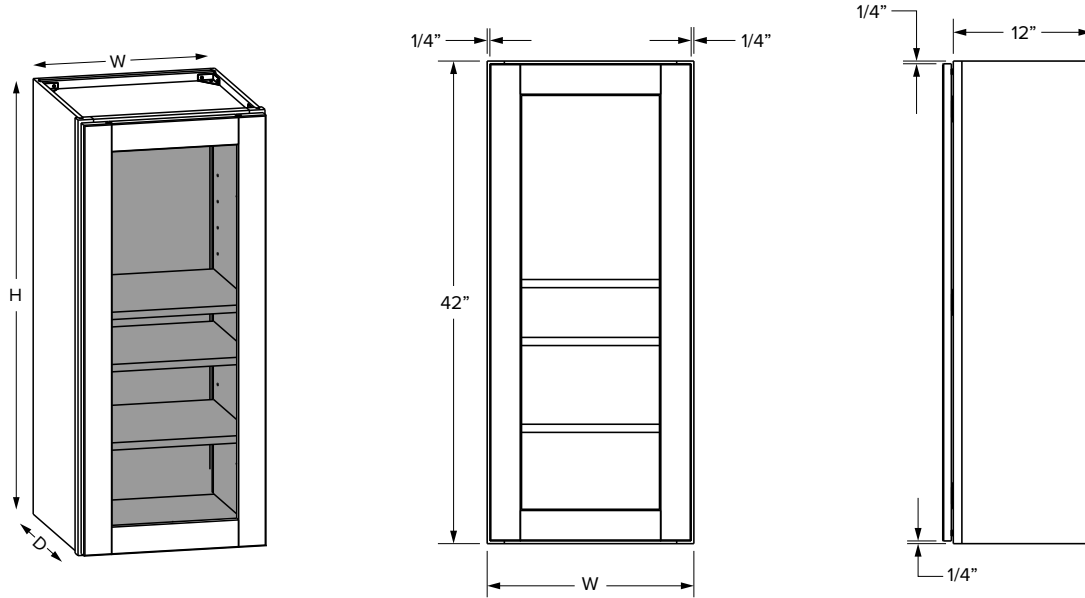

Single Door
 30" Height
 9", 12", 15", 18" or 21" Width

Double Door
 30" Height
 24", 27", 30", 33",
 36", *39" or *42" Width

Single Door
 36" Height
 9", 12", 15", 18" or 21" Width

Double Door
 36" Height
 24", 27", 30", 33",
 36", *39" or *42" Width

42" Height cabinets

Partial Overlay

Full Overlay

SKU							Partial Overlay				Full Overlay			
	W	H	D	Shelves	# of doors	Opening		Door		Opening		Door		
						Width	Height	Width	Height	Width	Height	Width	Height	
W0942	9"	42"	12"	3	1	6"	39"	7-1/32"	40-1/32"	6"	39"	8-17/32"	41-17/32"	
W1242	12"	42"	12"	3	1	9"	39"	10-1/32"	40-1/32"	9"	39"	11-17/32"	41-17/32"	
W1542	15"	42"	12"	3	1	12"	39"	13-1/32"	40-1/32"	12"	39"	14-17/32"	41-17/32"	
W1842	18"	42"	12"	3	1	15"	39"	16-1/32"	40-1/32"	15"	39"	17-17/32"	41-17/32"	
W2142	21"	42"	12"	3	1	18"	39"	19-1/32"	40-1/32"	18"	39"	20-17/32"	41-17/32"	
W2442	24"	42"	12"	3	2	21"	39"	10-15/16"	40-1/32"	21"	39"	11-11/16"	41-17/32"	
W2742	27"	42"	12"	3	2	24"	39"	12-7/16"	40-1/32"	24"	39"	13-3/16"	41-17/32"	
W3042	30"	42"	12"	3	2	27"	39"	13-29/32"	40-1/32"	27"	39"	14-11/16"	41-17/32"	
W3342	33"	42"	12"	3	2	30"	39"	15-13/32"	40-1/32"	30"	39"	16-3/16"	41-17/32"	
W3642	36"	42"	12"	3	2	33"	39"	16-29/32"	40-1/32"	33"	39"	17-11/16"	41-17/32"	
W3942*	39"	42"	12"	3	2	16-7/16"	39"	17-17/32"	40-1/32"	17"	39"	19-1/32"	41-17/32"	
W4242*	42"	42"	12"	3	2	17-15/16"	39"	19-1/32"	40-1/32"	18-1/2"	39"	20-17/32"	41-17/32"	

*39" and 42" wide cabinets have a center stile

Wall Cabinets - Dimensions

42" Height glass door cabinets

Full Overlay - Single Door

Full Overlay - Double Door

	SKU	W	H	D	Shelves	# of Doors	Full Overlay			
							Opening		Door	
							Width	Height	Width	Height
SINGLE DOOR	W1542MI	15"	42"	12"	3	1	12"	39"	14-17/32"	41-17/32"
	W1842MI	18"	42"	12"	3	1	15"	39"	17-17/32"	41-17/32"
DOUBLE DOOR	W3042MI	30"	42"	12"	3	2	27"	39"	14-11/16"	41-17/32"
	W3642MI	36"	42"	12"	3	2	33"	39"	17-11/16"	41-17/32"