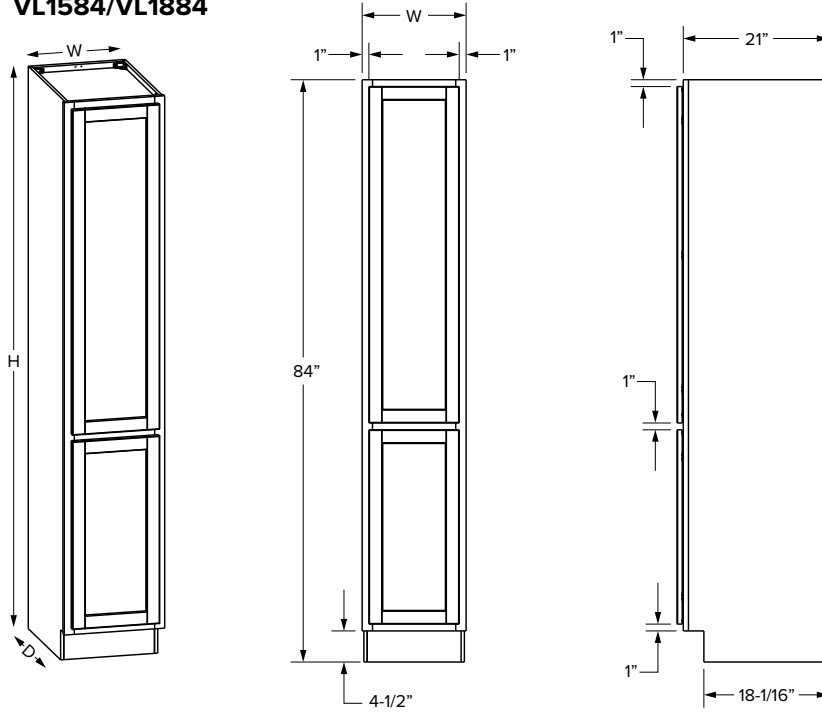

Combo cabinets

Full Overlay

VCDB60-3

VCDB60-6

Full Overlay

SKU	W	H	D	Door Opening		Drawer Opening				False Front Opening		Door Size		Drawer Front Size			False Front Size	
				Width	Height	Width	2 Height	3 Height	4 Height	Width	1 Height	Width	Height	Width	2 Height	3&4 Height	Width	1 Height
VCDB60-3	60"	34-1/2"	21"	21"	20-1/2"	8-3/4"	5"	9"	9-1/2"	21"	5"	11-11/16"	22-27/32"	11-17/32"	6-7/32"	11-5/16"	23-17/32"	6-7/32"
VCDB60-6	60"	34-1/2"	21"	27"	20-1/2"	11-7/8"	5"	9"	9-1/2"	27"	5"	14-11/16"	22-27/32"	14-17/32"	6-7/32"	11-5/16"	29-17/32"	6-7/32"

Vanity Cabinets - Dimensions

Linen cabinets

Partial Overlay

VL1584/VL1884

VL2484

SKU	Partial Overlay										
	W	H	D	Shelves	# of Doors	Door Opening			Door Size		
						Width	1 Height	2 Height	Width	1 Height	2 Height
VL1584	15"	84"	21"	6	2	12"	27"	47-1/2"	13-1/32"	48-17/32"	28-1/32"
VL1884	18"	84"	21"	6	2	15"	27"	47-1/2"	16-1/32"	48-17/32"	28-1/32"
VL2484	24"	84"	21"	6	4	21"	27"	47-1/2"	10-27/32"	48-17/32"	28-1/32"