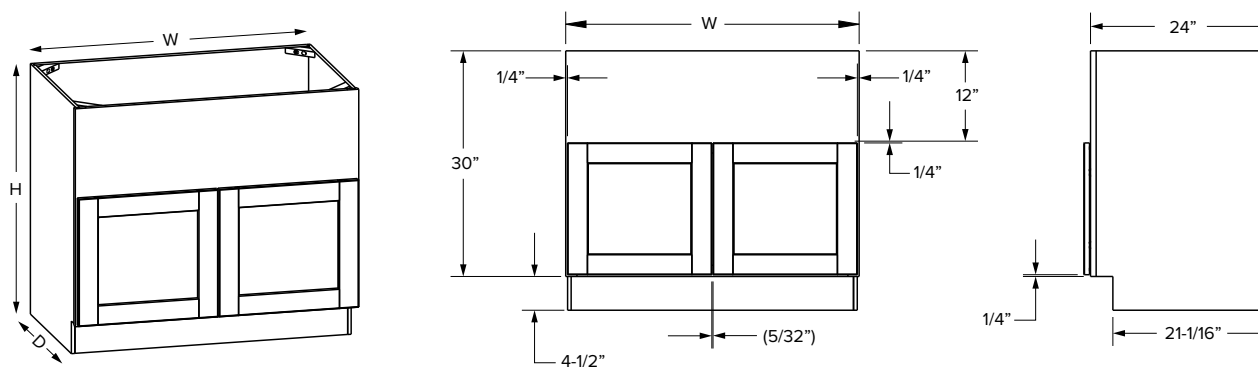

Full Overlay

SKU	W	H	D	# of Doors	Partial Overlay						Full Overlay					
					Door Opening		Available Apron		Door Size		Opening		Available Apron		Door Size	
					Width	Height	Width	Height	Width	Height	Width	Height	Width	Height	Width	Height
SBF36	36"	34-1/2"	24"	2	33"	15"	33"	12"	16-29/32"	16-1/32"	33"	14-13/16"	33"	12"	17-11/16"	17-17/32"
SBF39	39"	34-1/2"	24"	2	36"	15"	36"	12"	18-13/32"	16-1/32"	36"	14-13/16"	36"	12"	19-3/16"	17-17/32"