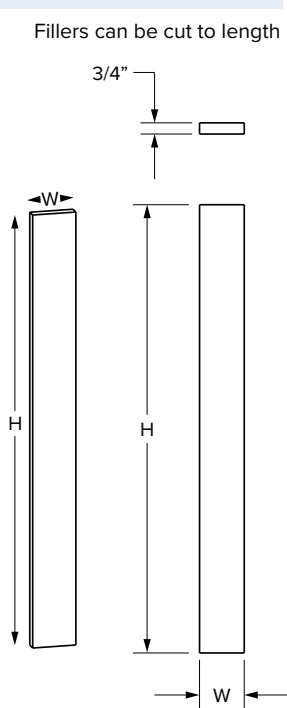

Accessories - Dimensions

Filler

SKU	W	T	H
F330	3"	3/4"	30"
F342	3"	3/4"	42"
F396	3"	3/4"	96"
F630	6"	3/4"	30"
F642	6"	3/4"	42"
F696	6"	3/4"	96"

Fillers can be cut to length