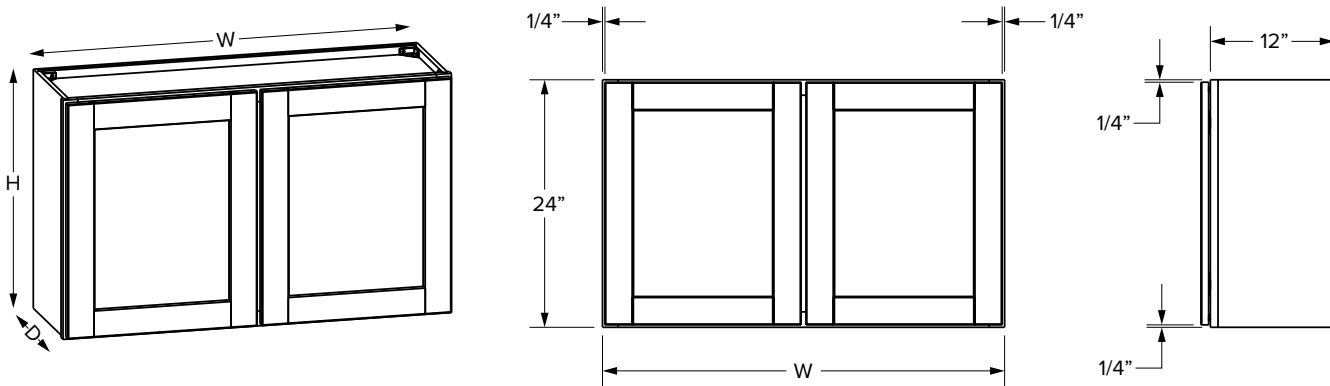

Full Overlay

SKU	W	H	D	Shelves	# of Doors	Partial Overlay				Full Overlay			
						Opening		Door		Opening		Door	
						Width	Height	Width	Height	Width	Height	Width	Height
W3024	30"	24"	12"	1	2	27"	21"	13-29/32"	21-31/32"	27"	21"	14-11/16"	23-17/32"
W3324	33"	24"	12"	1	2	30"	21"	15-13/32"	21-31/32"	30"	21"	16-3/16"	23-17/32"
W3624	36"	24"	12"	1	2	33"	21"	16-29/32"	21-31/32"	33"	21"	17-11/16"	23-17/32"
W3924*	39"	24"	12"	1	2	16-7/16"	21"	17-17/32"	21-31/32"	17"	21"	19-1/16"	23-17/32"

*39" and 42" wide cabinets have a center stile