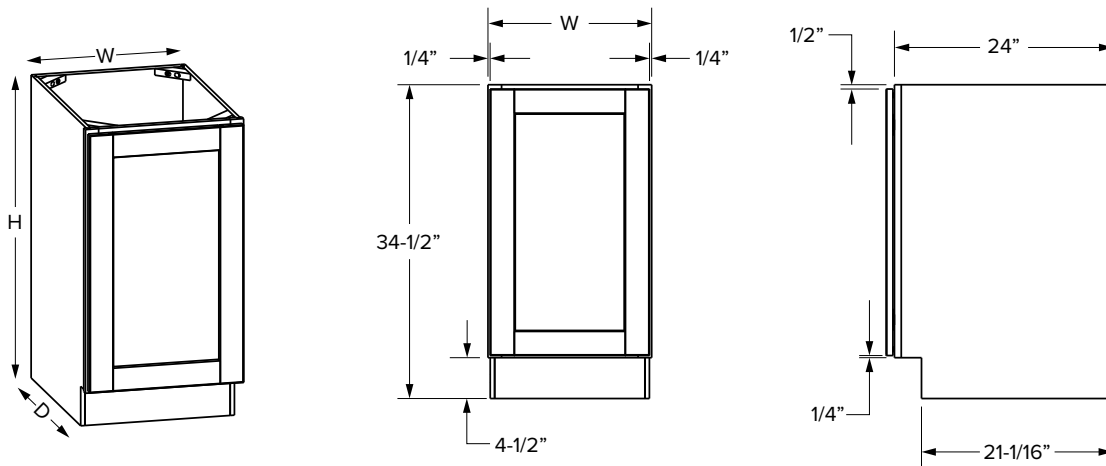

Full Overlay

SKU					Partial Overlay				Full Overlay			
	W	H	D	# OF DOORS	Opening		Door Size		Opening		Door Size	
					Width	Height	Width	Height	Width	Height	Width	Height
BFH09	9"	34-1/2"	24"	1	6"	27"	7-1/32"	28-1/32"	6"	27"	8-17/32"	29-9/32"
BFH12	12"	34-1/2"	24"	1	9"	27"	10-1/32"	28-1/32"	9"	27"	11-17/32"	29-9/32"
BFH15	15"	34-1/2"	24"	1	12"	27"	13-1/32"	28-1/32"	12"	27"	14-17/32"	29-9/32"
BFH18	18"	34-1/2"	24"	1	15"	27"	16-1/32"	28-1/32"	15"	27"	17-17/32"	29-9/32"