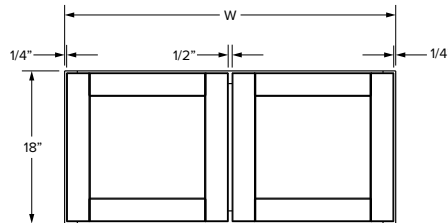

Single Door
 30" Height
 9", 12", 15", 18" or 21" Width

Double Door
 30" Height
 24", 27", 30", 33",
 36", *39" or *42" Width

Single Door
 36" Height
 9", 12", 15", 18" or 21" Width

Double Door
 36" Height
 24", 27", 30", 33",
 36", *39" or *42" Width

Glass door wall cabinets only available in the Full overlay

Diagonal Corner
 30", 36" or 42" Height
 12 or 15" Depth
 24" and 27" Width

Diagonal Corner Glass Door
Matching Interior
 30", 36" or 42" Height
 12 or 15" Depth
 24" and 27" Width

*39" and 42" wide cabinets have a center stile

Wall Cabinets - Dimensions

24" Height cabinets

Partial Overlay

18" High

24" High

Full Overlay

18" High

24" High

SKU	W	H	D	Shelves	# of Doors	Partial Overlay				Full Overlay			
						Opening		Door		Opening		Door	
						Width	Height	Width	Height	Width	Height	Width	Height
W361824	36"	18"	24"	0	2	33"	15"	16-29/32"	16-1/32"	33"	15"	17-11/16"	17-9/16"
W391824*	39"	18"	24"	0	2	16-15/16"	15"	17-17/32"	16-1/32"	16-15/16"	15"	19-1/16"	17-9/16"
W362424	36"	24"	24"	1	2	33"	21"	16-29/32"	21-31/32"	33"	21"	17-11/16"	23-9/16"
W392424*	39"	24"	24"	1	2	16-15/16"	21"	17-17/32"	21-31/32"	16-15/16"	21"	19-1/16"	23-9/16"