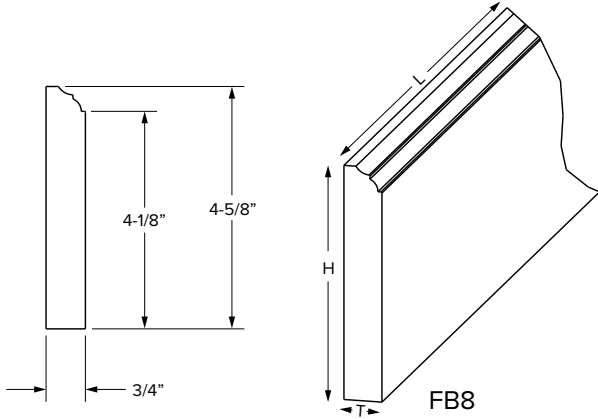

Accessories - Dimensions

Moulding

SKU	Description	T	H	L
FB8	Furniture Base	3/4"	4-5/8"	96"
TKC8	Toe Kick	1/4"	4-1/2"	96"
CMA8	Crown	11/16"	3-13/16"	96"
CMC8	Crown	3/4"	3-7/16"	96"
CM8	Crown	3/4"	2-1/2"	96"
CMV8	Cove	1/2"	2-11/16"	96"