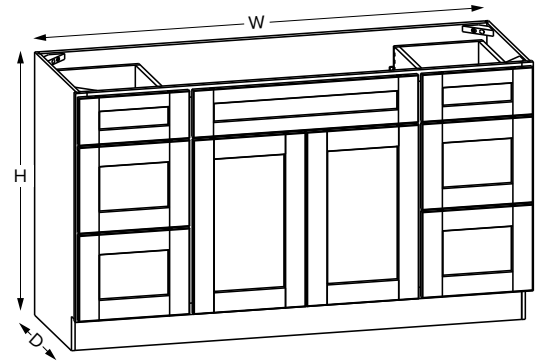

VCDB60-6

Full Overlay

SKU	W	H	D	Door Opening		Drawer Opening				False Front Opening		Door Size		Drawer Front Size			False Front Size	
				Width	Height	Width	2 Height	3 Height	4 Height	Width	1 Height	Width	Height	Width	2 Height	3&4 Height	Width	1 Height
VCDB60-3	60"	34-1/2"	21"	21"	20-1/2"	8-3/4"	5"	9"	9-1/2"	21"	5"	11-11/16"	22-27/32"	11-17/32"	6-7/32"	11-5/16"	23-17/32"	6-7/32"
VCDB60-6	60"	34-1/2"	21"	27"	20-1/2"	11-7/8"	5"	9"	9-1/2"	27"	5"	14-11/16"	22-27/32"	14-17/32"	6-7/32"	11-5/16"	29-17/32"	6-7/32"