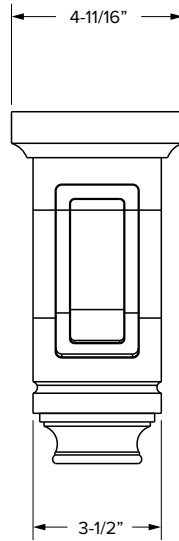

Accessories - Dimensions

Corbels

SKU	W	D	H
CORBEL-B	4-11/16"	4-11/16"	9-5/8"
CORBEL-LS	3-1/2"	7-3/16"	12"
CORBEL-S	3-3/4"	3-3/4"	6-7/8"