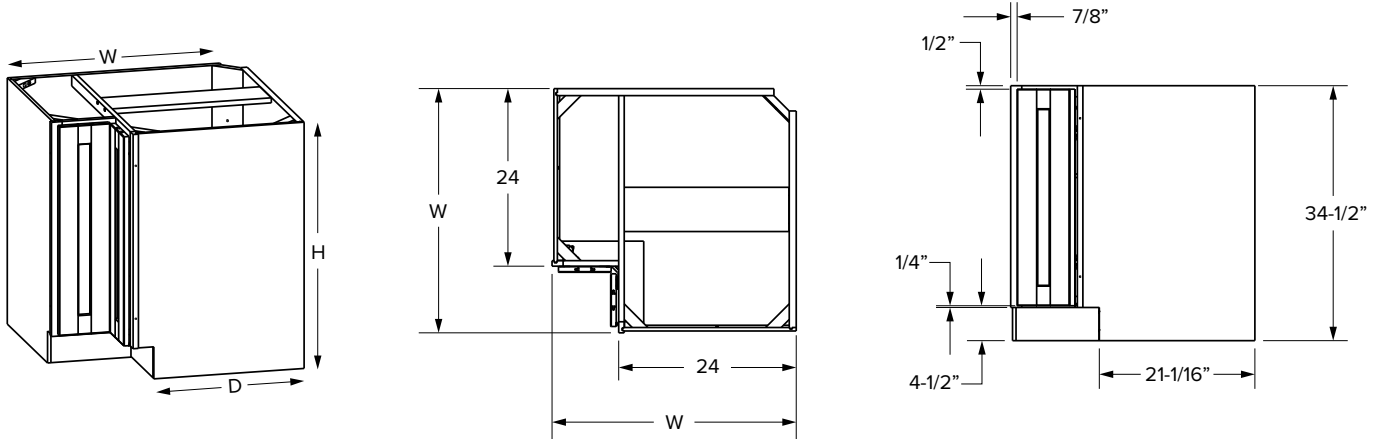

Full Overlay

SKU					Partial Overlay				Full Overlay			
	W	H	D	# of Doors	Door Opening		Door Size		Door Opening		Door Size	
					Width	Height	Width	Height	Width	Height	Width	Height
BC33U	33"	34-1/2"	24"	1	10-3/16"	27"	7-1/8"	28-1/32"	10-3/16"	27"	7-1/8"	29-9/32"
BC36U	36"	34-1/2"	24"	1	11-1/2"	27"	10-1/8"	28-1/32"	11-1/2"	27"	10-1/8"	29-9/32"