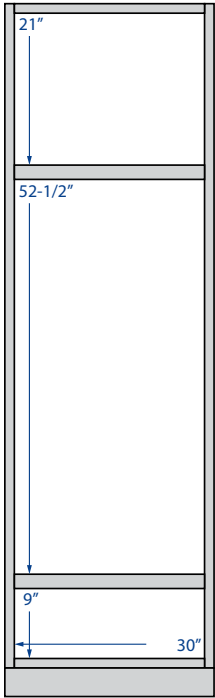

Specialty Cabinets - Openings

OVD3396