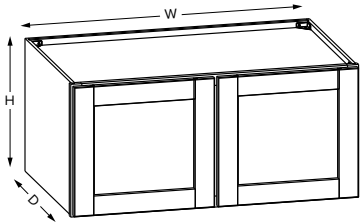

Single Door
 30" Height
 9", 12", 15", 18" or 21" Width

Double Door
 30" Height
 24", 27", 30", 33",
 36", *39" or *42" Width

Single Door
 36" Height
 9", 12", 15", 18" or 21" Width

Double Door
 36" Height
 24", 27", 30", 33",
 36", *39" or *42" Width

Single & Double Glass Door
Matching Interior
 36" Height
 15", 18", 30" or 36" Width

Single & Double Glass Door
Matching Interior
 42" Height
 15", 18", 30" or 36" Width

Wall End Single Door
 30", 36" or 42" Height
 12" Width

*39" and 42" wide cabinets have a center stile

Wall Cabinets - Dimensions

24" Height cabinets

Partial Overlay

18" High

24" High

Full Overlay

18" High

24" High

SKU	W	H	D	Shelves	# of Doors	Partial Overlay				Full Overlay			
						Opening		Door		Opening		Door	
						Width	Height	Width	Height	Width	Height	Width	Height
W361824	36"	18"	24"	0	2	33"	15"	16-29/32"	16-1/32"	33"	15"	17-11/16"	17-9/16"
W391824*	39"	18"	24"	0	2	16-15/16"	15"	17-17/32"	16-1/32"	16-15/16"	15"	19-1/16"	17-9/16"
W362424	36"	24"	24"	1	2	33"	21"	16-29/32"	21-31/32"	33"	21"	17-11/16"	23-9/16"
W392424*	39"	24"	24"	1	2	16-15/16"	21"	17-17/32"	21-31/32"	16-15/16"	21"	19-1/16"	23-9/16"