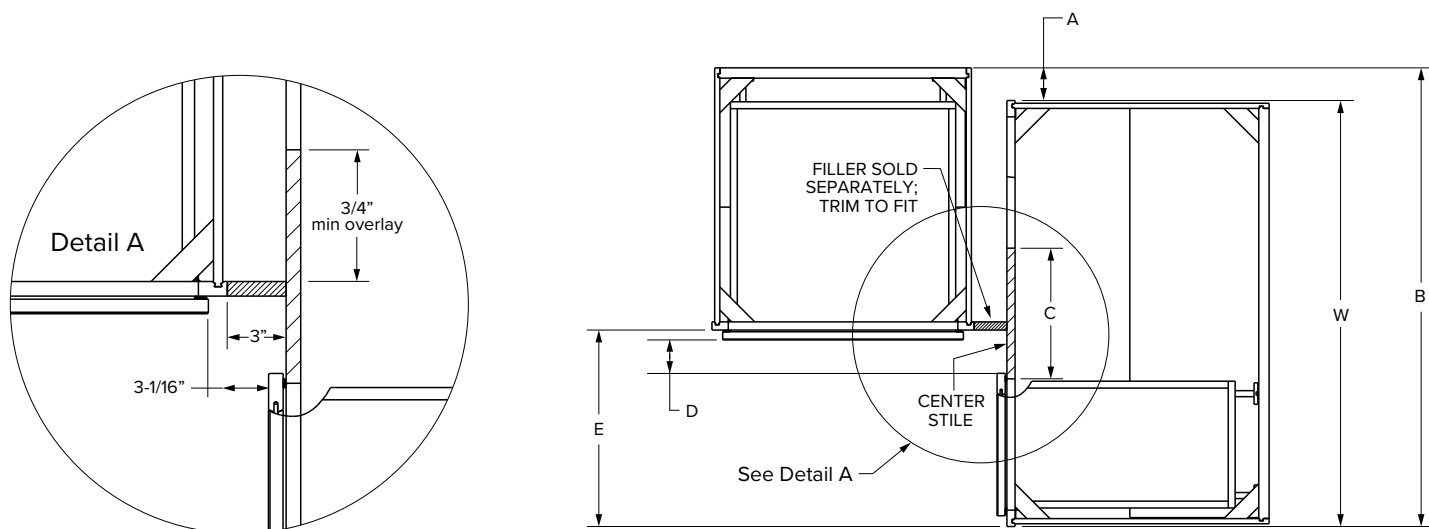

Base Cabinets - Dimensions

Partial Top View