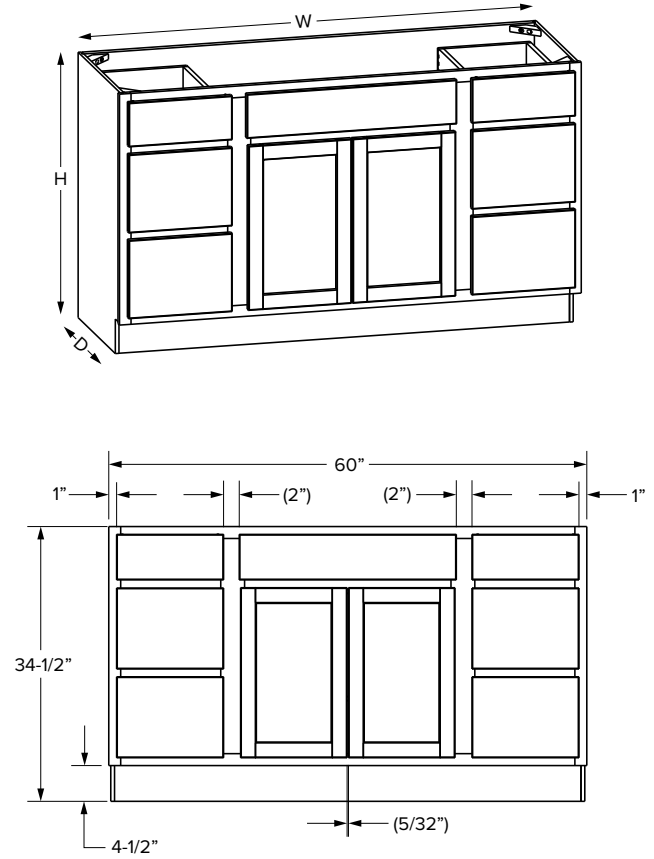

VCDB60-6

SKU	Partial Overlay																	
	W	H	D	Door Opening		Drawer Opening				False Front Opening		Door Size		Drawer Front Size			False Front Size	
				Width	Height	Width	2 Height	3 Height	4 Height	Width	1 Height	Width	Height	Width	2 Height	3&4 Height	Width	1 Height
VCDB60-3	60"	34-1/2"	21"	20-1/2"	20-1/2"	9-3/4"	5"	9-1/4"	9-1/4"	20-1/2"	5"	10-11/16"	21-11/32"	10-15/16"	5-23/32"	10-5/32"	21-9/16"	5-23/32"
VCDB60-6	60"	34-1/2"	21"	25-7/8"	20-1/2"	12-7/16"	5"	9-1/4"	9-1/4"	25-7/8"	5"	13-3/8"	21-11/32"	13-7/16"	5-23/32"	10-5/32"	27-1/4"	5-23/32"