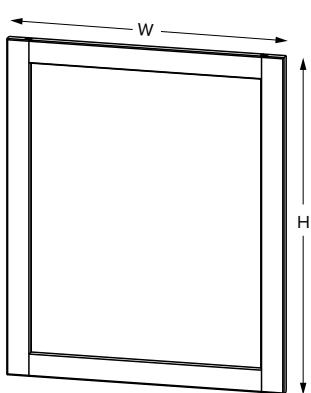

Calandria - BDEP