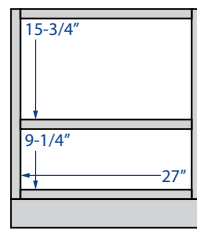

Partial Overlay

MWB30