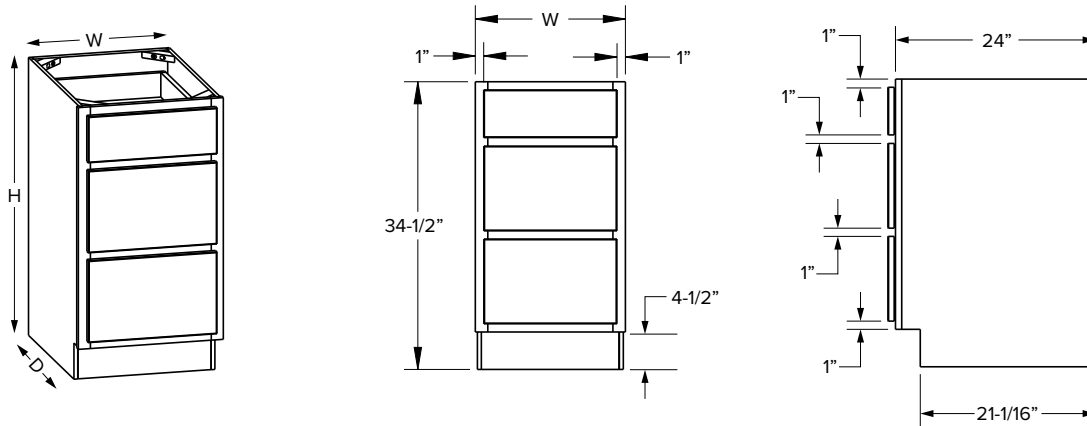

Three drawer cabinets

Partial Overlay

Full Overlay