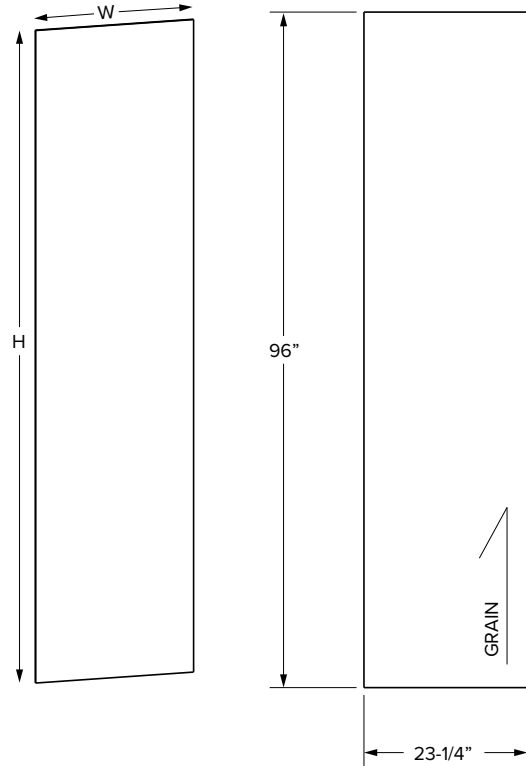

Tall end panel

SKU	T	W	H	Grain
TEP96	1/4"	23-1/4"	96"	vertical