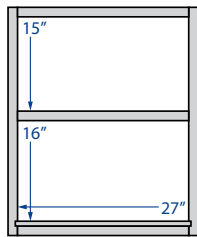

Specialty Cabinets - Openings

MWC3036

Partial Overlay

Full Overlay