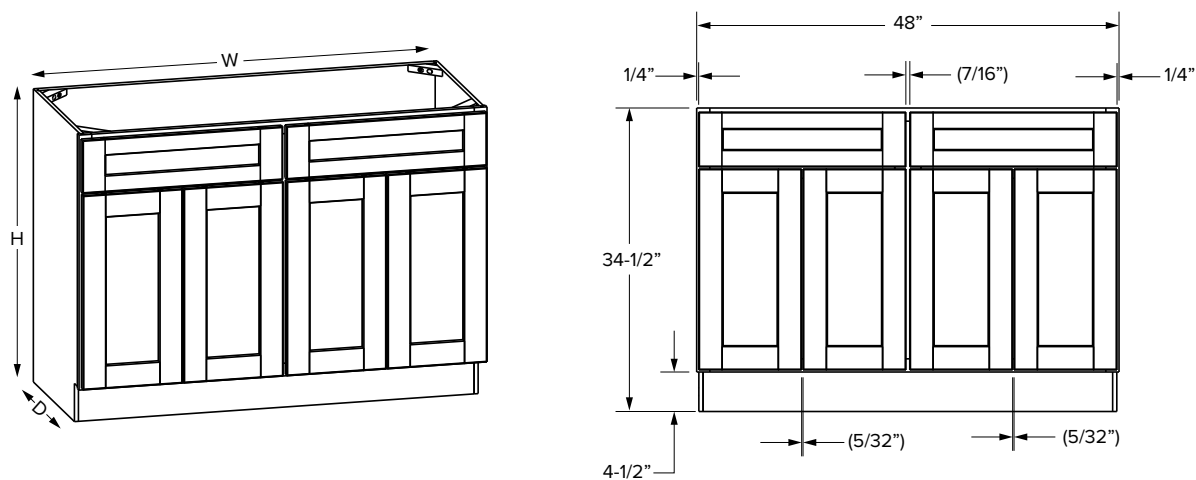

VSB48

SKU	W	H	D	# of Doors	# of Drawers	Full Overlay							
						Door Opening		False Front Opening		Door Size		Drawer Front Size	
						Width	Height	Width	Height	Width	Height	Width	Height
VSB24	24"	34-1/2"	21"	2	1	21"	20-1/2"	21"	5"	11-11/16"	22-27/32"	23-17/32"	6-7/32"
VSB27	27"	34-1/2"	21"	2	1	24"	20-1/2"	24"	5"	13-3/16"	22-27/32"	26-17/32"	6-7/32"
VSB30	30"	34-1/2"	21"	2	1	27"	20-1/2"	27"	5"	14-11/16"	22-27/32"	29-17/32"	6-7/32"
VSB33	33"	34-1/2"	21"	2	1	30"	20-1/2"	30"	5"	16-3/16"	22-27/32"	32-17/32"	6-7/32"
VSB36	36"	34-1/2"	21"	2	1	33"	20-1/2"	33"	5"	17-11/16"	22-27/32"	35-17/32"	6-7/32"
VSB42	42"	34-1/2"	21"	2	1	17-7/8"	20-1/2"	39"	5"	20-17/32"	22-27/32"	41-17/32"	6-7/32"
VSB48*	48"	34-1/2"	21"	4	2	20-7/8"	20-1/2"	20-7/8"	5"	11-11/16"	22-27/32"	23-17/32"	6-7/32"