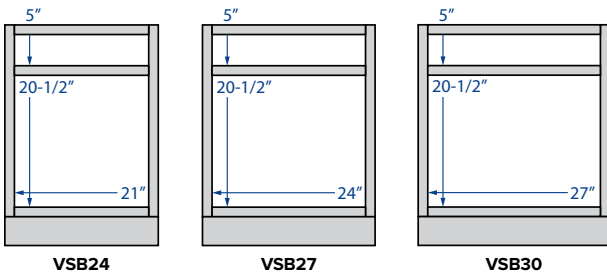

Single Door
 30" Height
 9", 12", 15", 18" or 21" Width

Double Door
 30" Height
 24", 27", 30", 33",
 36", *39" or *42" Width

Single Door
 36" Height
 9", 12", 15", 18" or 21" Width

Double Door
 36" Height
 24", 27", 30", 33",
 36", *39" or *42" Width

Partial Overlay

MWB30

Full Overlay

MWB30

Vanity Cabinets - Openings

Partial Overlay

Full Overlay

Partial Overlay

Full Overlay

Partial Overlay

Full Overlay

Partial Overlay

Full Overlay

Wall Cabinets - Dimensions

12" Height cabinets

Partial Overlay

Full Overlay

SKU	W	H	D	Shelves	# of Doors	Partial Overlay				Full Overlay			
						Opening		Door		Opening		Door	
						Width	Height	Width	Height	Width	Height	Width	Height
W3012	30"	12"	12"	0	2	27"	9"	13-29/32"	9-31/32"	27"	9"	14-11/16"	11-17/32"
W3312	33"	12"	12"	0	2	30"	9"	15-13/32"	9-31/32"	30"	9"	16-3/16"	11-17/32"
W3612	36"	12"	12"	0	2	33"	9"	16-29/32"	9-31/32"	33"	9"	17-11/16"	11-17/32"
W3912*	39"	12"	12"	0	2	16-7/16"	9"	17-17/32"	9-31/32"	17"	9"	19-1/16"	11-17/32"