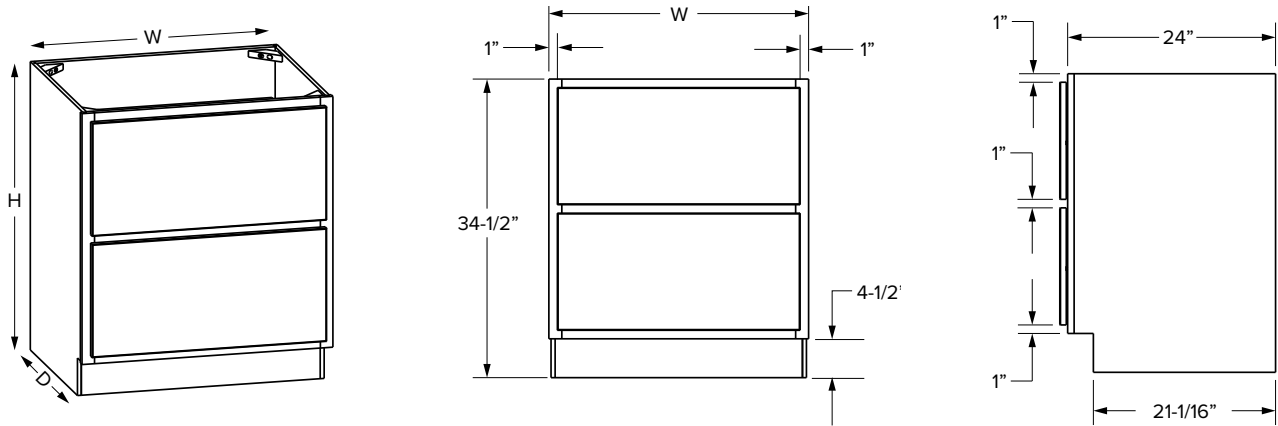

Base Cabinets - Dimensions

Two drawer cabinets

Partial Overlay