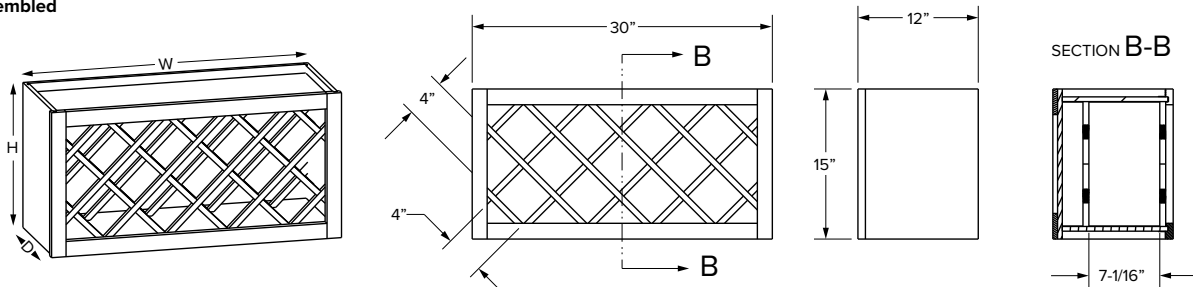

SKU	W	D	H
PR3015	30"	12"	15"

NOTE: Ships preassembled

Wine rack

SKU	W	D	H
WR3015	30"	12"	15"

NOTE: Ships preassembled

Slotted organizer

SKU	W	D	H
ORG36	36"	12"	6"

NOTE: Ships preassembled