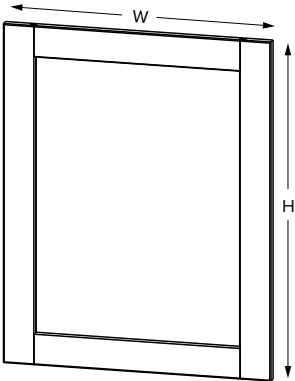

Audra - BDEP