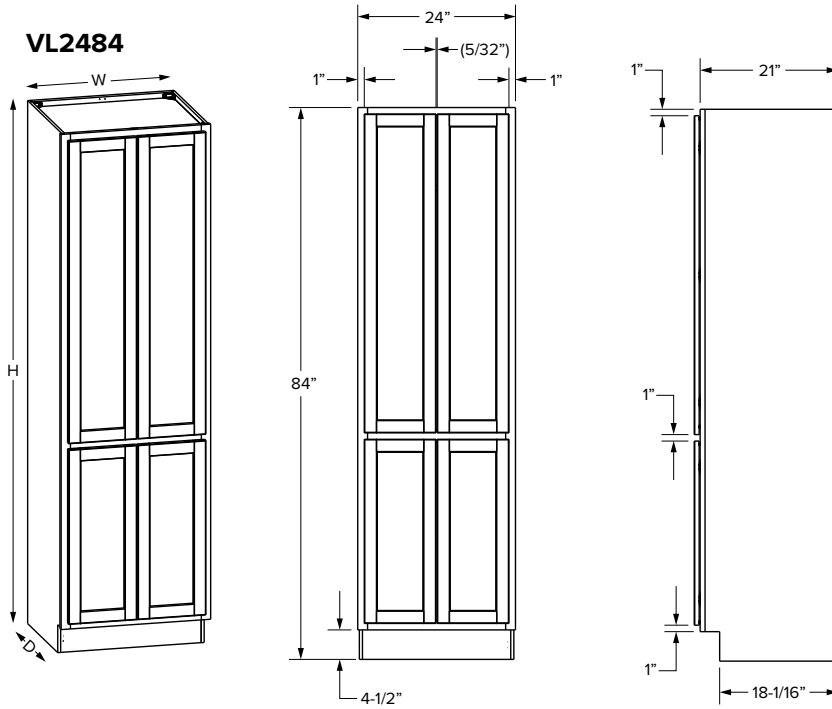

Vanity Cabinets - Dimensions

Linen cabinets

Partial Overlay

VL1584/VL1884

VL2484

SKU	Partial Overlay										
	W	H	D	Shelves	# of Doors	Door Opening			Door Size		
						Width	1 Height	2 Height	Width	1 Height	2 Height
VL1584	15"	84"	21"	6	2	12"	27"	47-1/2"	13-1/32"	48-17/32"	28-1/32"
VL1884	18"	84"	21"	6	2	15"	27"	47-1/2"	16-1/32"	48-17/32"	28-1/32"
VL2484	24"	84"	21"	6	4	21"	27"	47-1/2"	10-27/32"	48-17/32"	28-1/32"

Linen cabinets

Full Overlay

VL1584/VL1884

VL2484

SKU	W	H	D	Shelves	# of Doors	Full Overlay					
						Door Opening			Door Size		
						Width	1 Height	2 Height	Width	1 Height	2 Height
VL1584	15"	84"	21"	6	2	12"	27"	47-1/2"	14-17/32"	49-9/32"	29-17/32"
VL1884	18"	84"	21"	6	2	15"	27"	47-1/2"	17-17/32"	49-9/32"	29-17/32"
VL2484	24"	84"	21"	6	4	21"	27"	47-1/2"	11-11/16"	49-9/32"	29-17/32"