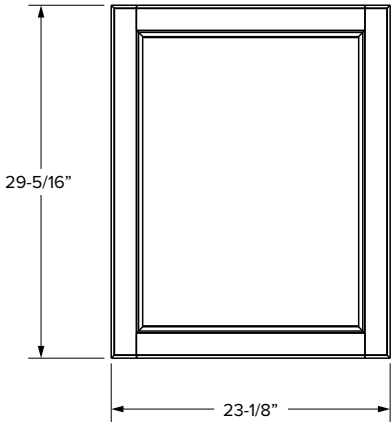

Calandria - BDEP