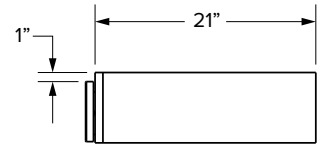

RHAR36

RHCL36

Knee drawer

SKU	Partial Overlay			Full Overlay		
	W	H	D	W	H	D
KD30	30"	6-11/16"	21"	30"	6-11/16"	21"

Partial Overlay

Full Overlay

Accessories - Dimensions

Plate rack