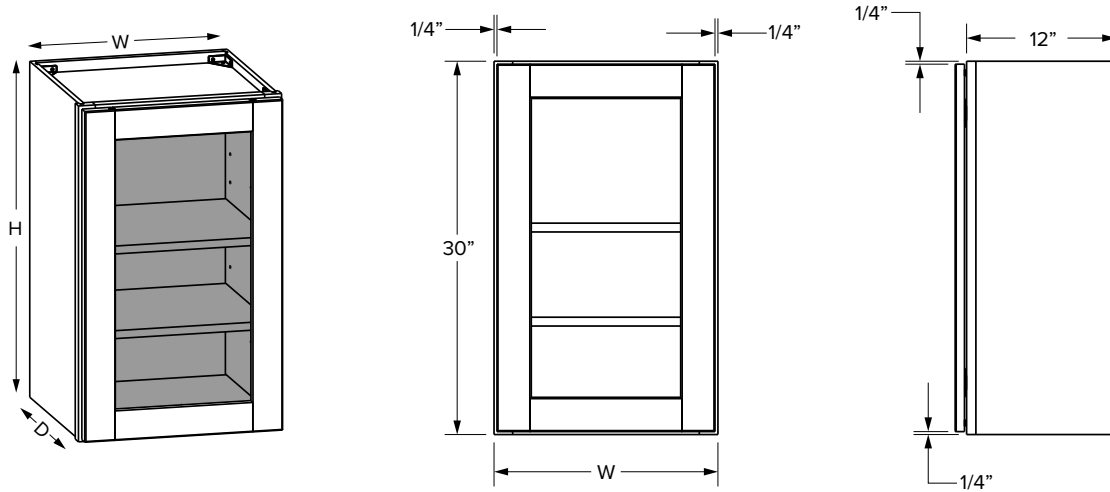

Single Door
 30" Height
 9", 12", 15", 18" or 21" Width

Double Door
 30" Height
 24", 27", 30", 33",
 36", *39" or *42" Width

Single Door
 36" Height
 9", 12", 15", 18" or 21" Width

Double Door
 36" Height
 24", 27", 30", 33",
 36", *39" or *42" Width

*39" and 42" wide cabinets have a center stile

30" Height cabinets

Partial Overlay

Full Overlay

SKU	W	H	D	Shelves	# of Doors	Partial Overlay				Full Overlay			
						Opening		Door		Opening		Door	
						Width	Height	Width	Height	Width	Height	Width	Height
W0930	9"	30"	12"	2	1	6"	27"	7-1/32"	28-1/32"	6"	27"	8-17/32"	29-17/32"
W1230	12"	30"	12"	2	1	9"	27"	10-1/32"	28-1/32"	9"	27"	11-17/32"	29-17/32"
W1530	15"	30"	12"	2	1	12"	27"	13-1/32"	28-1/32"	12"	27"	14-17/32"	29-17/32"
W1830	18"	30"	12"	2	1	15"	27"	16-1/32"	28-1/32"	15"	27"	17-17/32"	29-17/32"
W2130	21"	30"	12"	2	1	18"	27"	19-1/32"	28-1/32"	18"	27"	20-17/32"	29-17/32"
W2430	24"	30"	12"	2	2	21"	27"	10-15/16"	28-1/32"	21"	27"	11-11/16"	29-17/32"
W2730	27"	30"	12"	2	2	24"	27"	12-7/16"	28-1/32"	24"	27"	13-3/16"	29-17/32"
W3030	30"	30"	12"	2	2	27"	27"	13-29/32"	28-1/32"	27"	27"	14-11/16"	29-17/32"
W3330	33"	30"	12"	2	2	30"	27"	15-13/32"	28-1/32"	30"	27"	16-3/16"	29-17/32"
W3630	36"	30"	12"	2	2	33"	27"	16-29/32"	28-1/32"	33"	27"	17-11/16"	29-17/32"
W3930*	39"	30"	12"	2	2	16-7/16"	27"	17-17/32"	28-1/32"	17"	27"	19-1/32"	29-17/32"
W4230*	42"	30"	12"	2	2	17-15/16"	27"	19-1/32"	28-1/32"	18-1/2"	27"	20-17/32"	29-17/32"

*39" and 42" wide cabinets have a center stile

Wall Cabinets - Dimensions

30" Height glass door cabinets

Full Overlay - Single Door

Full Overlay - Double Door

SKU	W	H	D	Shelves	# of Doors	Full Overlay			
						Opening		Door	
						Width	Height	Width	Height
W1530MI	15"	30"	12"	2	1	12"	27"	14-17/32"	29-17/32"
W1830MI	18"	30"	12"	2	1	15"	27"	17-17/32"	29-17/32"
W3030MI	30"	30"	12"	2	2	27"	27"	14-11/16"	29-17/32"
W3630MI	36"	30"	12"	2	2	33"	27"	17-11/16"	29-17/32"