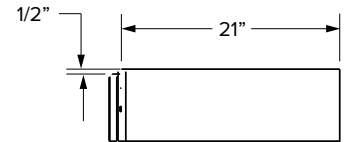

RHAR36

RHCL36

Knee drawer

SKU	Partial Overlay			Full Overlay		
	W	H	D	W	H	D
KD30	30"	6-11/16"	21"	30"	6-11/16"	21"

Partial Overlay

Full Overlay

Accessories - Dimensions

Plate rack