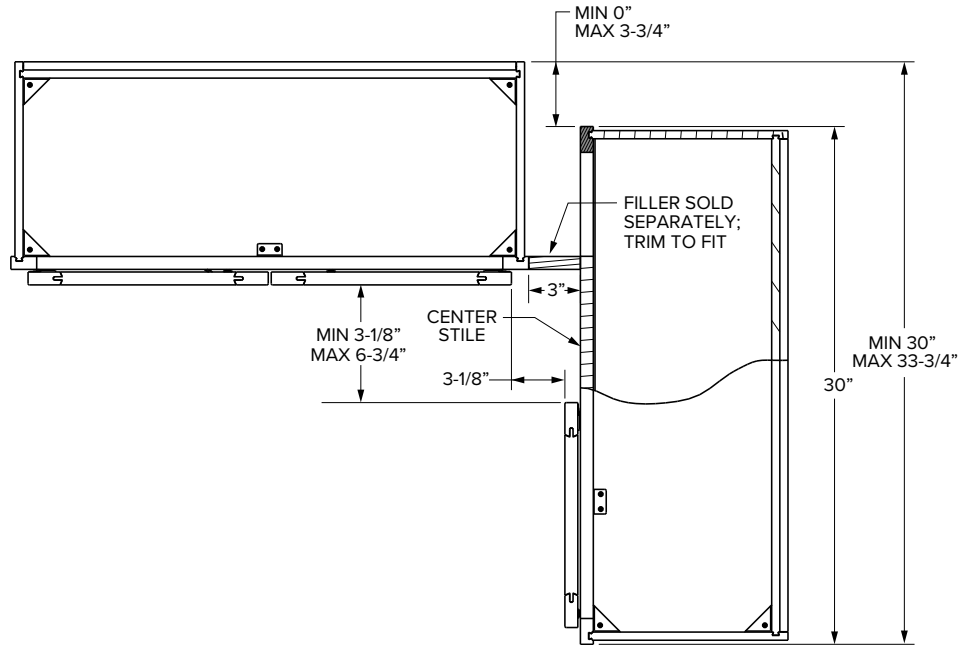

Wall Cabinets - Dimensions

Partial Top View