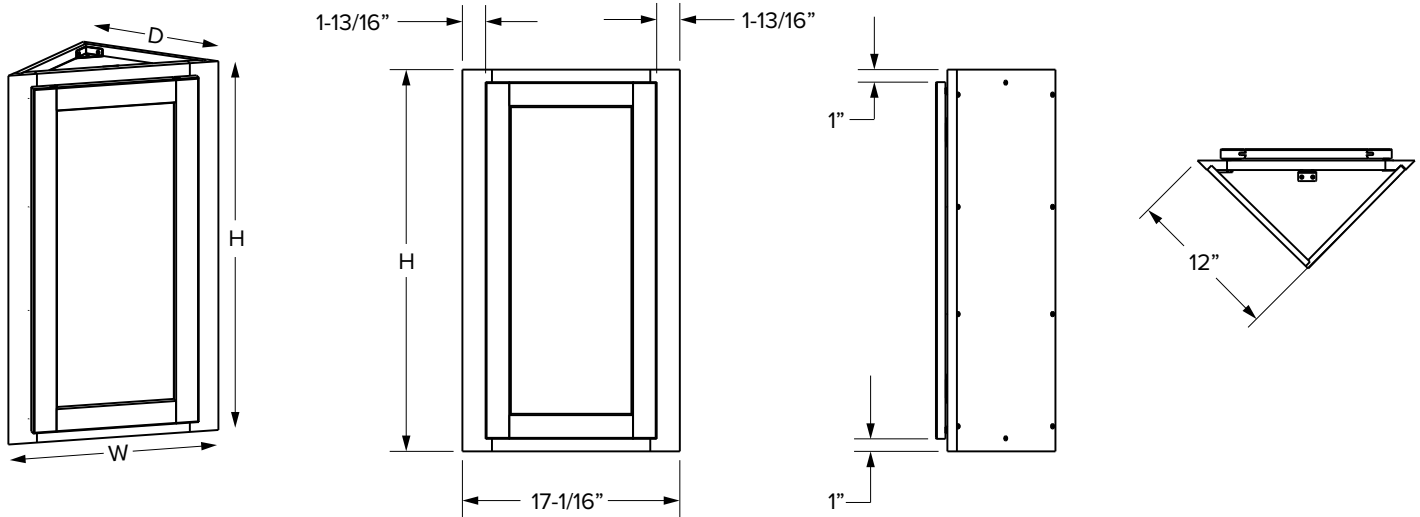

End cabinets

Partial Overlay