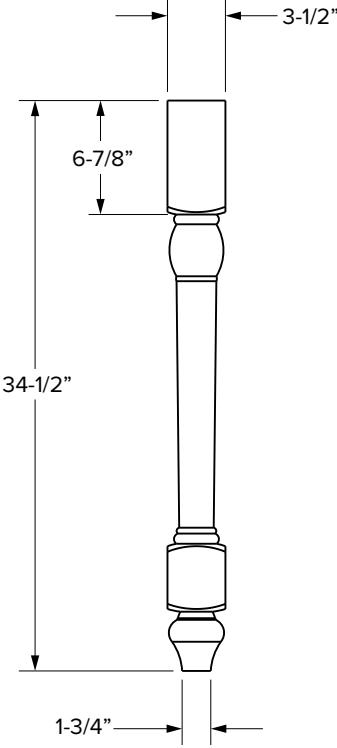

Leg

SKU	W	D	H
DECOLEG	3-1/2"	3-1/2"	34-1/2"
SDECOLEG	3-1/2"	1-5/8"	34-1/2"

DECOLEG

SDECOLEG

Bun foot

SKU	W	D	H
BUNFOOT	3-3/8"	3-1/4"	4-1/2"
HBUNFOOT	3-3/8"	1-11/16"	4-1/2"
TFOOT	3-1/4"	3-1/4"	4-1/2"
HTFOOT	3-1/4"	1-5/8"	4-1/2"