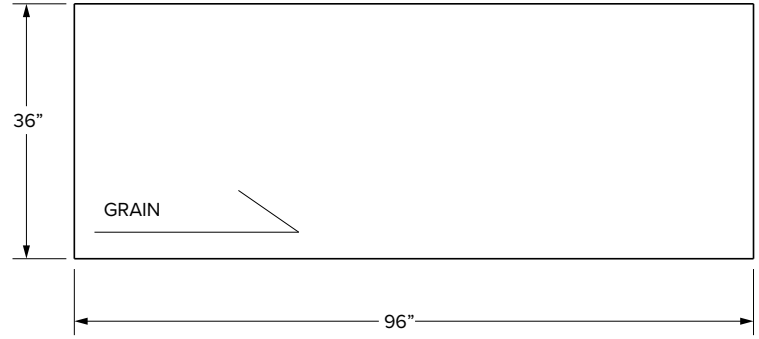

Accessories - Dimensions

Back panel

SKU	T	H	L	Grain
PH3696	3/16"	36"	96"	horizontal
PV3648	3/16"	36"	48"	vertical
PV4896	3/16"	48"	96"	vertical

PV3648/PV4896

PH3696

Back panel - beaded

SKU	T	H	L	Grain
PBBH4896	1/4"	48"	96"	horizontal