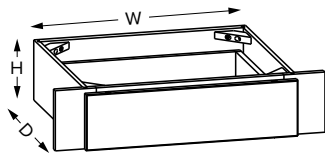

RHAR36

RHCL36

Knee drawer

SKU	Partial Overlay			Full Overlay		
	W	H	D	W	H	D
KD30	30"	6-11/16"	21"	30"	6-11/16"	21"

Partial Overlay

Full Overlay

Accessories - Dimensions

Plate rack