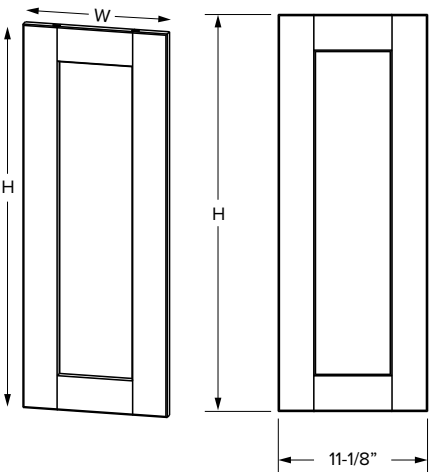

Decorative end panels

SKU	Partial Overlay			Full Overlay		
	W	H	T	W	H	T
WDEP1230	11-1/8"	27-31/32"	3/4"	11-1/8"	29-1/2"	3/4"
WDEP1236	11-1/8"	33-31/32"	3/4"	11-1/8"	35-1/2"	3/4"
WDEP1242	11-1/8"	39-31/32"	3/4"	11-1/8"	41-1/2"	3/4"
BDEP24	23-1/8"	28-1/32"	3/4"	23-1/8"	29-1/2"	3/4"

Audra - WDEP