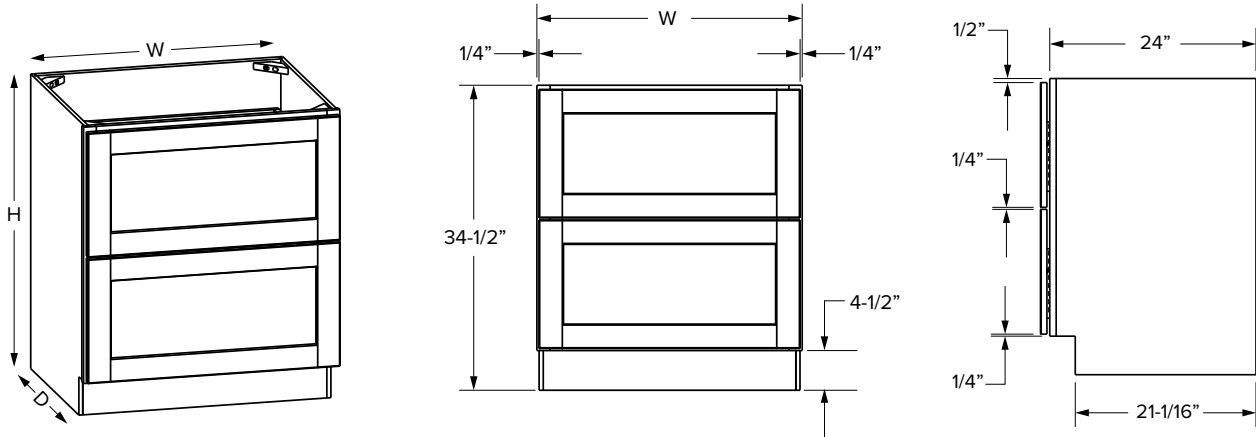

Full Overlay

SKU					Partial Overlay					Full Overlay				
	W	H	D	# of Drawers	Drawer Opening			Drawer Front Size		Drawer Opening			Drawer Front Size	
					Width	1 Height	2 Height	Width	Height	Width	1 Height	2 Height	Width	Height
DB30-2	30"	34-1/2"	24"	2	27"	12-7/16"	12-7/16"	28-1/32"	13-17/32"	27"	12-1/8"	12-3/4"	29-17/32"	14-17/32"
DB36-2	36"	34-1/2"	24"	2	33"	12-7/16"	12-7/16"	34-1/32"	13-17/32"	33"	12-1/8"	12-3/4"	35-17/32"	14-17/32"