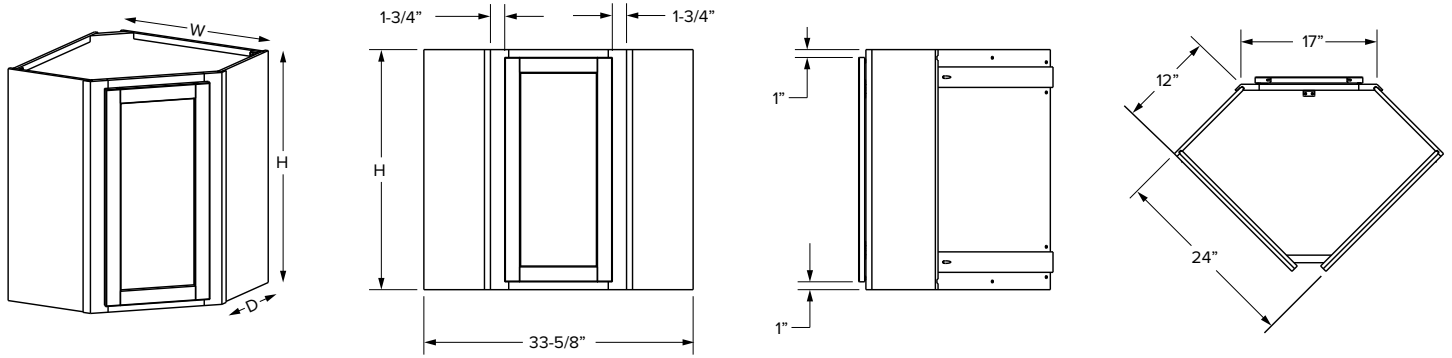

Wall Cabinets - Dimensions

Partial Top View

Full Top View

Wall Cabinets - Dimensions

12" Deep diagonal corner cabinets

Partial Overlay

Full Overlay

SKU	W	H	D	Shelves	# of Doors	Partial Overlay				Full Overlay			
						Opening		Door		Opening		Door	
						Width	Height	Width	Height	Width	Height	Width	Height
WDC2430	24"	30"	12"	2	1	12-7/16"	27"	13-7/16"	28-1/32"	12-7/16"	27"	14-31/32"	29-17/32"
WDC2436	24"	36"	12"	2	1	12-7/16"	33"	13-7/16"	34-1/32"	12-7/16"	33"	14-31/32"	35-17/32"
WDC2442	24"	42"	12"	3	1	12-7/16"	39"	13-7/16"	40-1/32"	12-7/16"	39"	14-31/32"	41-17/32"