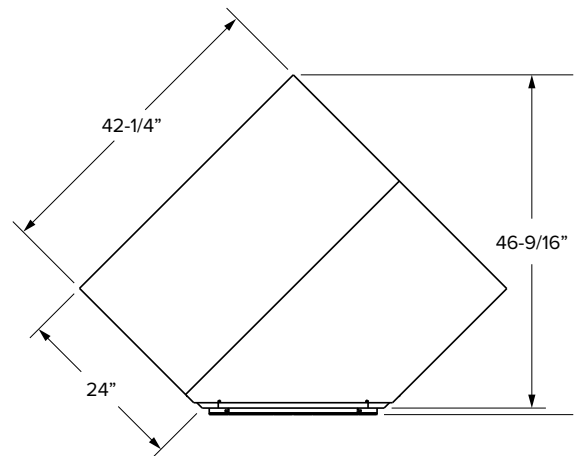

Full Overlay

SKU	Partial Overlay												
	W	H	D	# of Doors	# of Drawers	Door Opening		Drawer Opening		Door Size		Drawer Front Size	
						Width	Height	Width	Height	Width	Height	Width	Height
SFCD42	26-7/8"	34-1/2"	24"	2	1 false	20-13/16"	20-1/2"	20-13/16"	5"	10-15/16"	21-11/32"	21-7/8"	5-23/32"

SKU	Full Overlay												
	W	H	D	# of Doors	# of Drawers	Door Opening		Drawer Opening		Door Size		Drawer Front Size	
						Width	Height	Width	Height	Width	Height	Width	Height
SFCD42	26-7/8"	34-1/2"	24"	2	1 false	20-13/16"	20-1/2"	20-13/16"	5"	11-11/16"	22-27/32"	23-15/32"	6-7/32"