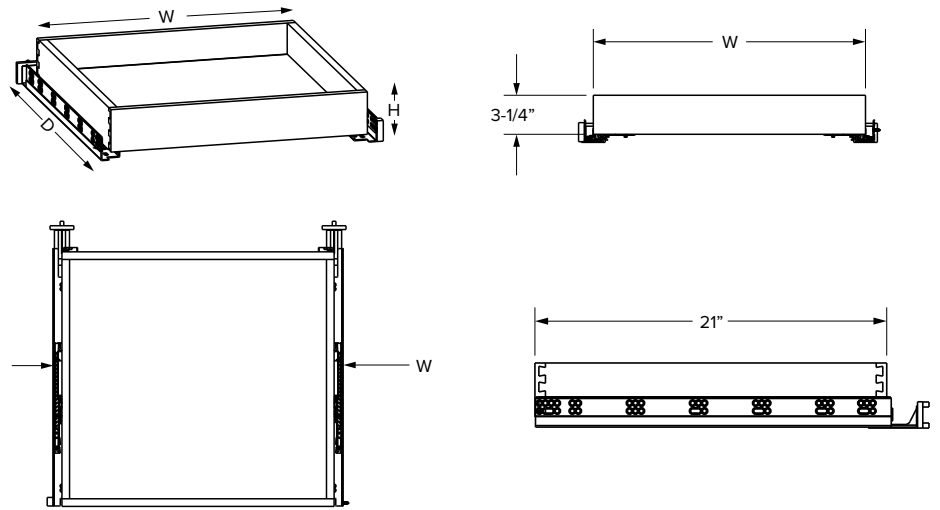

Organizers - rollout trays

SKU	W	D	H
ROT15	11"	21"	3-1/4"
ROT18	14"	21"	3-1/4"
ROT21	17"	21"	3-1/4"
ROT24	19-1/2"	21"	3-1/4"
ROT27	22-1/2"	21"	3-1/4"
ROT30	25-1/2"	21"	3-1/4"
ROT33	28-1/2"	21"	3-1/4"
ROT36	31-1/2"	21"	3-1/4"

NOTE: Drawer slides included