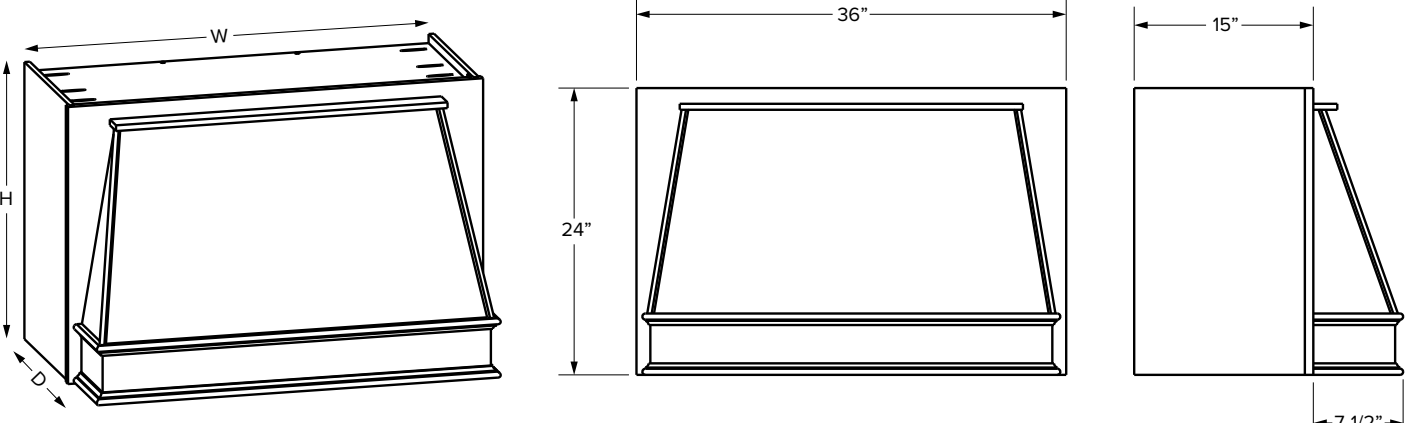

Accessories - Dimensions

Range hoods

	W	H	D	Projection
RHAR36	36"	24"	15"	7-1/2"
RHCL36	36"	24"	15"	7-1/2"

NOTES:
Works with Full & Partial.
The box of these range hoods can be trimmed to size.
Angled hood section can be removed from box and applied separately.
Some assembly required.

RHCL36