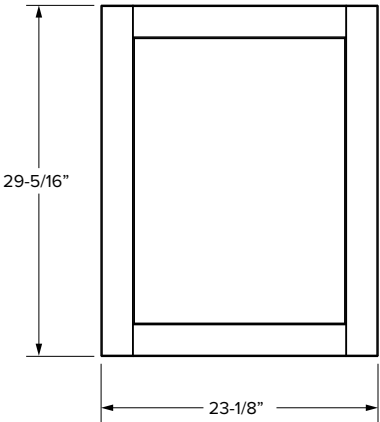

Calandria - BDEP