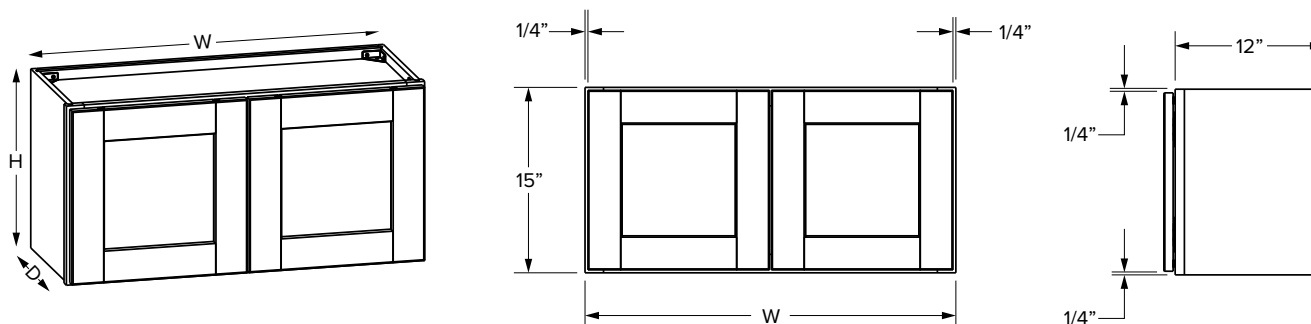

Full Overlay

SKU	W	H	D	Shelves	# of Doors	Partial Overlay				Full Overlay			
						Opening		Door		Opening		Door	
						Width	Height	Width	Height	Width	Height	Width	Height
W3015	30"	15"	12"	0	2	27"	12"	13-29/32"	13-1/32"	27"	12"	14-11/16"	14-17/32"
W3315	33"	15"	12"	0	2	30"	12"	15-13/32"	13-1/32"	30"	12"	16-3/16"	14-17/32"
W3615	36"	15"	12"	0	2	33"	12"	16-29/32"	13-1/32"	33"	12"	17-11/16"	14-17/32"
W3915*	39"	15"	12"	0	2	16-7/16"	12"	17-17/32"	13-1/32"	17"	12"	19-1/16"	14-17/32"

*39" and 42" wide cabinets have a center stile