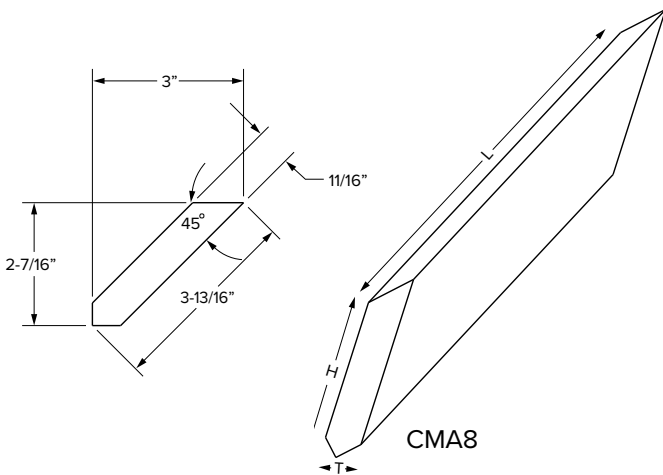

Accessories - Dimensions

Moulding

SKU	Description	T	H	L
FB8	Furniture Base	3/4"	4-5/8"	96"
TKC8	Toe Kick	1/4"	4-1/2"	96"
CMA8	Crown	11/16"	3-13/16"	96"
CMC8	Crown	3/4"	3-7/16"	96"
CM8	Crown	3/4"	2-1/2"	96"
CMV8	Cove	1/2"	2-11/16"	96"