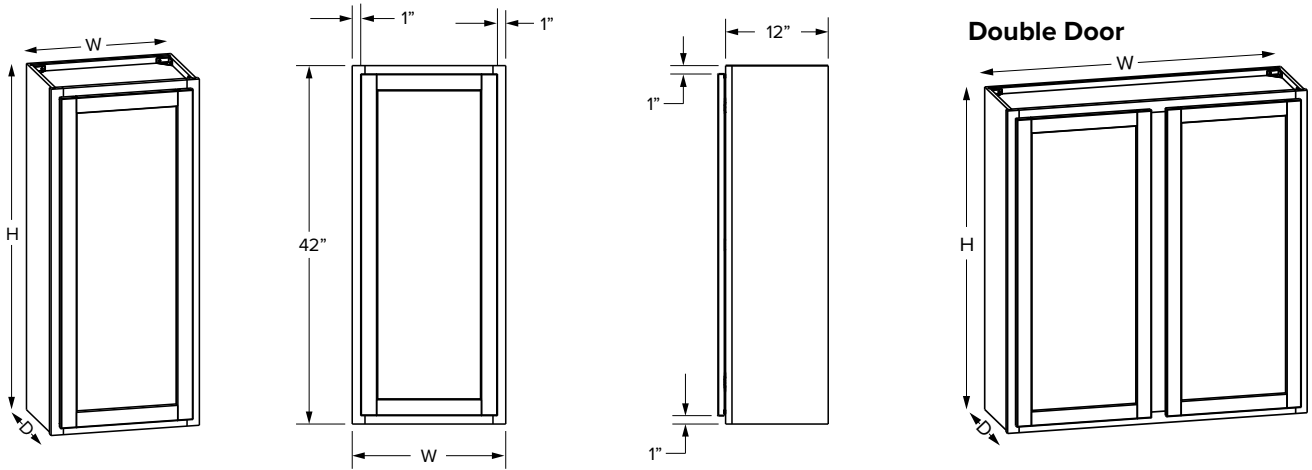

42" Height cabinets

Partial Overlay

Full Overlay