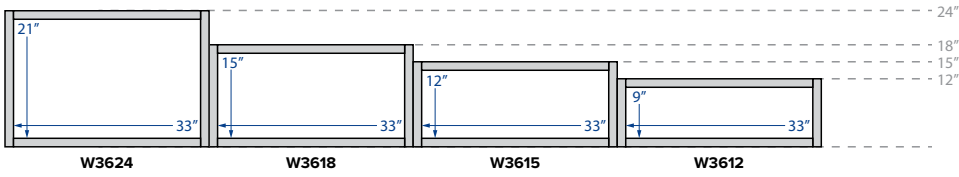

Single Door
12" Width

**Single Door
and Drawer**
12", 15" or 18" Width

Double Door
24", 27", 30", 33"
or 36" Width

**Double Door
Center Stile**
42" Width

Triple Drawer
12", 15", 18" and
21" Width

**Linen Single &
Double Door**
84" (6 shelves)
Single - 15" and 18" Width
Double - 24" Width

Two Double Door
48" Width

**Double Door and
Double Drawer**
36", 42" or 48" Width

**Double Door and
Six Drawer**
60" Width

**Two Double Door and
Triple Drawer**
60" Width

Wall Cabinets - Openings

Partial Overlay