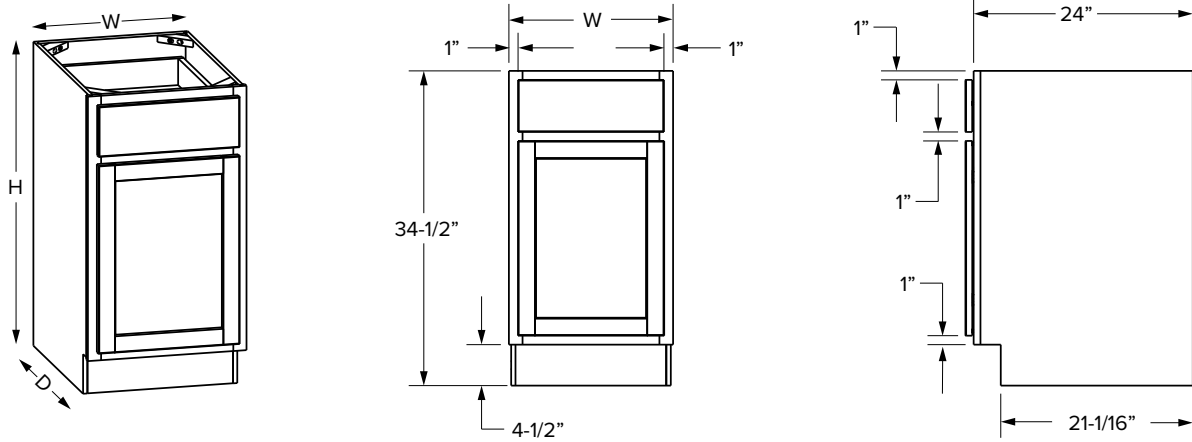

Base Cabinets - Dimensions

Drawer/door cabinets

Partial Overlay - Single Door