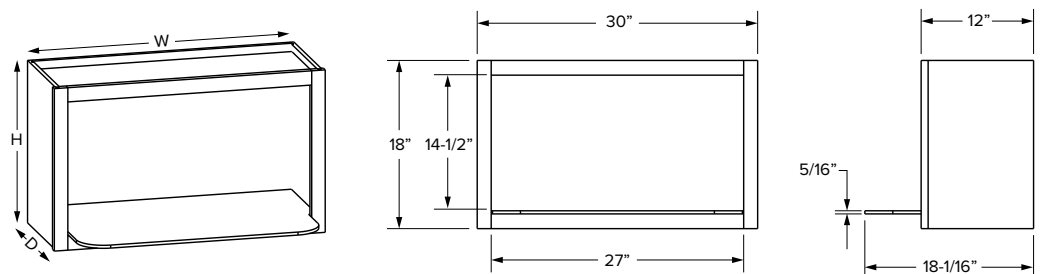

Microwave cabinet enclosure

SKU	W	H	D
MWC3018	30"	18"	12"

NOTE: Works with Full & Partial