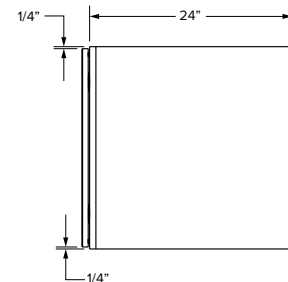

*39" and 42" wide cabinets have a center stile

Wall Cabinets - Dimensions

18" Height cabinets

Partial Overlay

Full Overlay

SKU	W	H	D	Shelves	# of Doors	Partial Overlay				Full Overlay			
						Opening		Door		Opening		Door	
						Width	Height	Width	Height	Width	Height	Width	Height
W2118 [†]	21"	18"	12"	0	1	18"	15"	18-15/16"	16-1/32"	18"	15"	20-1/2"	17-17/32"
W2418	24"	18"	12"	0	2	21"	15"	10-7/8"	16-1/32"	21"	15"	11-11/16"	17-17/32"
W3018	30"	18"	12"	0	2	27"	15"	13-29/32"	16-1/32"	27"	15"	14-11/16"	17-17/32"
W3318	33"	18"	12"	0	2	30"	15"	15-13/32"	16-1/32"	30"	15"	16-3/16"	17-17/32"
W3618	36"	18"	12"	0	2	33"	15"	16-29/32"	16-1/32"	33"	15"	17-11/16"	17-17/32"
W3918 [*]	39"	18"	12"	0	2	16-7/16"	15"	17-17/32"	16-1/32"	17"	15"	19-1/16"	17-17/32"

*39" and 42" wide cabinets have a center stile

Wall Cabinets - Dimensions

24" Height cabinets

Partial Overlay

18" High

24" High

Full Overlay

18" High

24" High

SKU	W	H	D	Shelves	# of Doors	Partial Overlay				Full Overlay			
						Opening		Door		Opening		Door	
						Width	Height	Width	Height	Width	Height	Width	Height
W361824	36"	18"	24"	0	2	33"	15"	16-29/32"	16-1/32"	33"	15"	17-11/16"	17-9/16"
W391824*	39"	18"	24"	0	2	16-15/16"	15"	17-17/32"	16-1/32"	16-15/16"	15"	19-1/16"	17-9/16"
W362424	36"	24"	24"	1	2	33"	21"	16-29/32"	21-31/32"	33"	21"	17-11/16"	23-9/16"
W392424*	39"	24"	24"	1	2	16-15/16"	21"	17-17/32"	21-31/32"	16-15/16"	21"	19-1/16"	23-9/16"