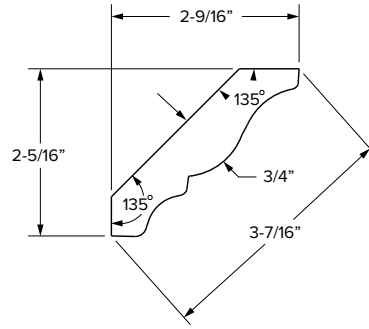

Accessories - Dimensions

Moulding

SKU	Description	T	H	L
FB8	Furniture Base	3/4"	4-5/8"	96"
TKC8	Toe Kick	1/4"	4-1/2"	96"
CMA8	Crown	11/16"	3-13/16"	96"
CMC8	Crown	3/4"	3-7/16"	96"
CM8	Crown	3/4"	2-1/2"	96"
CMV8	Cove	1/2"	2-11/16"	96"