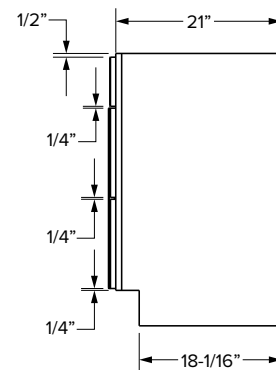

VCDB60-6

Full Overlay

SKU	W	H	D	Door Opening		Drawer Opening				False Front Opening		Door Size		Drawer Front Size			False Front Size	
				Width	Height	Width	2 Height	3 Height	4 Height	Width	1 Height	Width	Height	Width	2 Height	3&4 Height	Width	1 Height
VCDB60-3	60"	34-1/2"	21"	21"	20-1/2"	8-3/4"	5"	9"	9-1/2"	21"	5"	11-11/16"	22-27/32"	11-17/32"	6-7/32"	11-5/16"	23-17/32"	6-7/32"
VCDB60-6	60"	34-1/2"	21"	27"	20-1/2"	11-7/8"	5"	9"	9-1/2"	27"	5"	14-11/16"	22-27/32"	14-17/32"	6-7/32"	11-5/16"	29-17/32"	6-7/32"