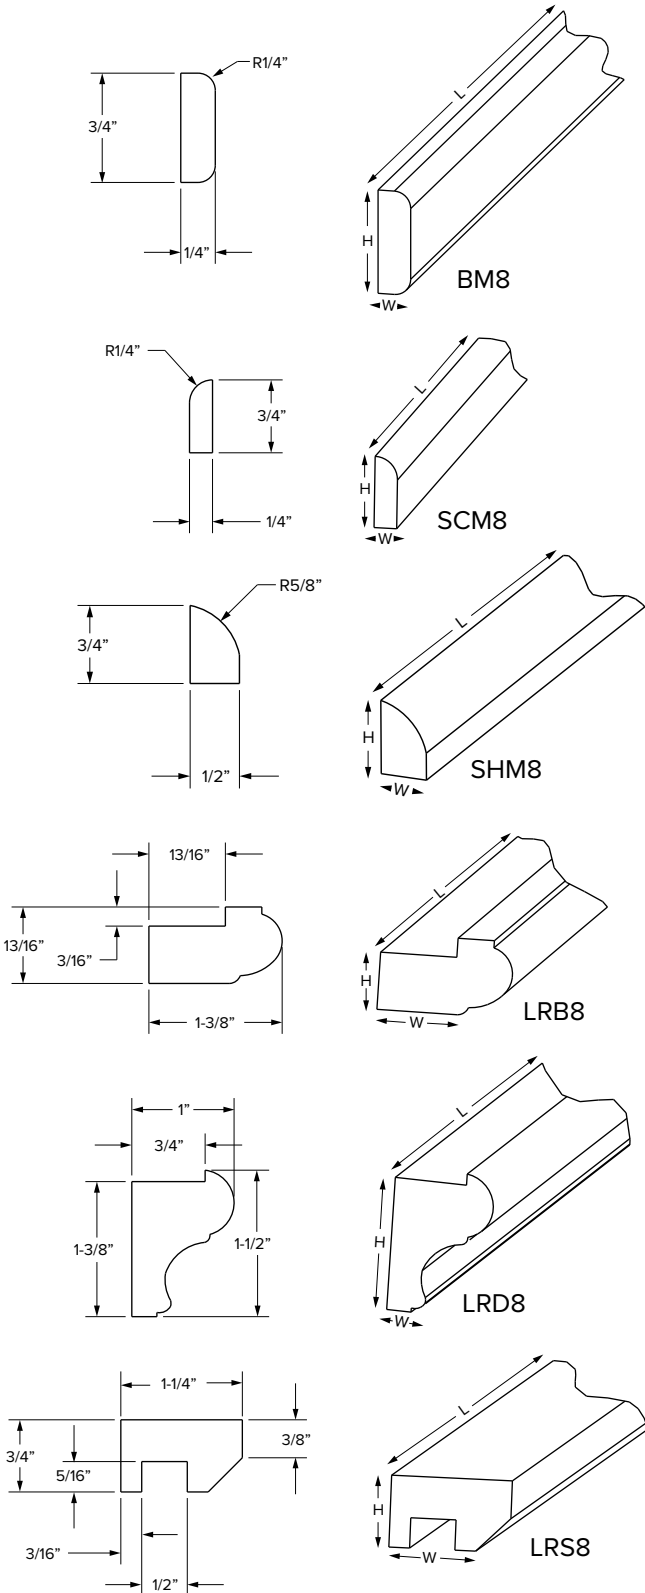

SKU	Description	H	W	L
ICM8	Inside Corner	3/4"	3/4"	96"
OCM8	Outside Corner	13/16"	13/16"	96"
OCM8-135	Outside Corner	1/4"	11/16"	96"
QR8	Quarter Round	3/4"	3/4"	96"
DM8	Dentil	11/16"	5/16"	96"
RM8	Rope	3/4"	3/8"	96"