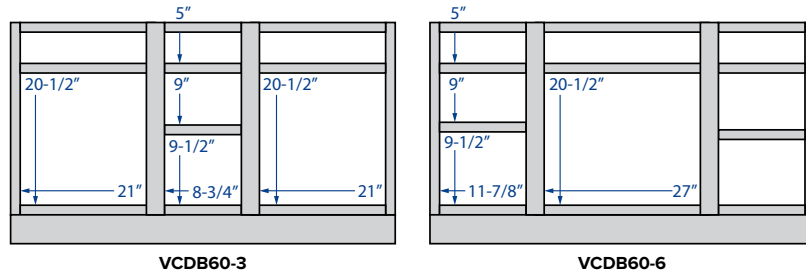

Full Overlay

Partial Overlay

Full Overlay

Partial Overlay

Full Overlay

Wall Cabinets - Dimensions

12" Height cabinets

Partial Overlay

Full Overlay

SKU	W	H	D	Shelves	# of Doors	Partial Overlay				Full Overlay			
						Opening		Door		Opening		Door	
						Width	Height	Width	Height	Width	Height	Width	Height
W3012	30"	12"	12"	0	2	27"	9"	13-29/32"	9-31/32"	27"	9"	14-11/16"	11-17/32"
W3312	33"	12"	12"	0	2	30"	9"	15-13/32"	9-31/32"	30"	9"	16-3/16"	11-17/32"
W3612	36"	12"	12"	0	2	33"	9"	16-29/32"	9-31/32"	33"	9"	17-11/16"	11-17/32"
W3912*	39"	12"	12"	0	2	16-7/16"	9"	17-17/32"	9-31/32"	17"	9"	19-1/16"	11-17/32"