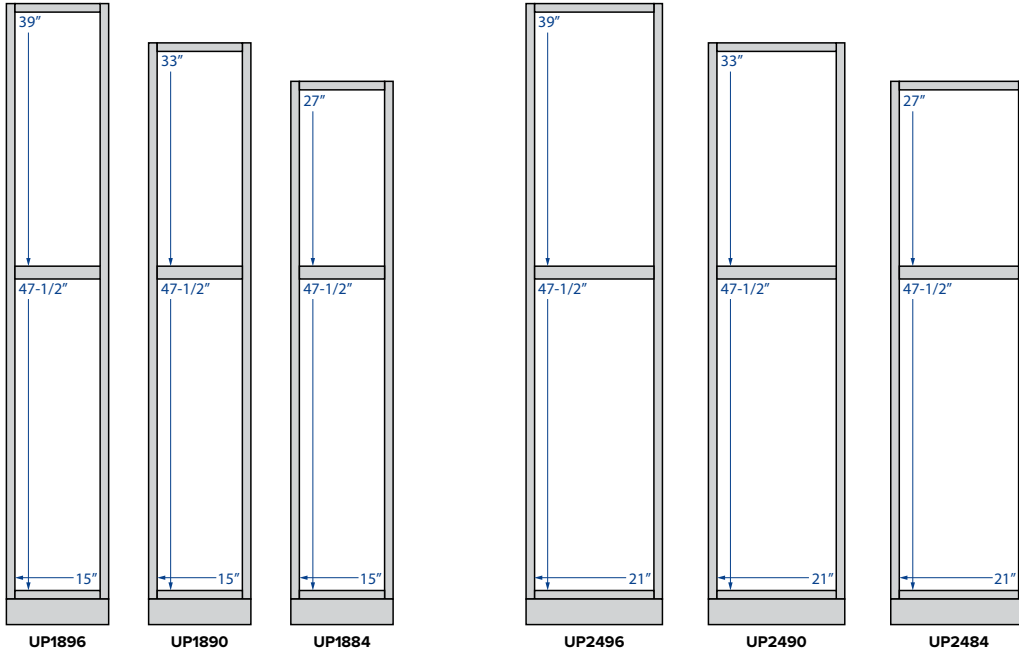

Pantry Cabinets - Openings