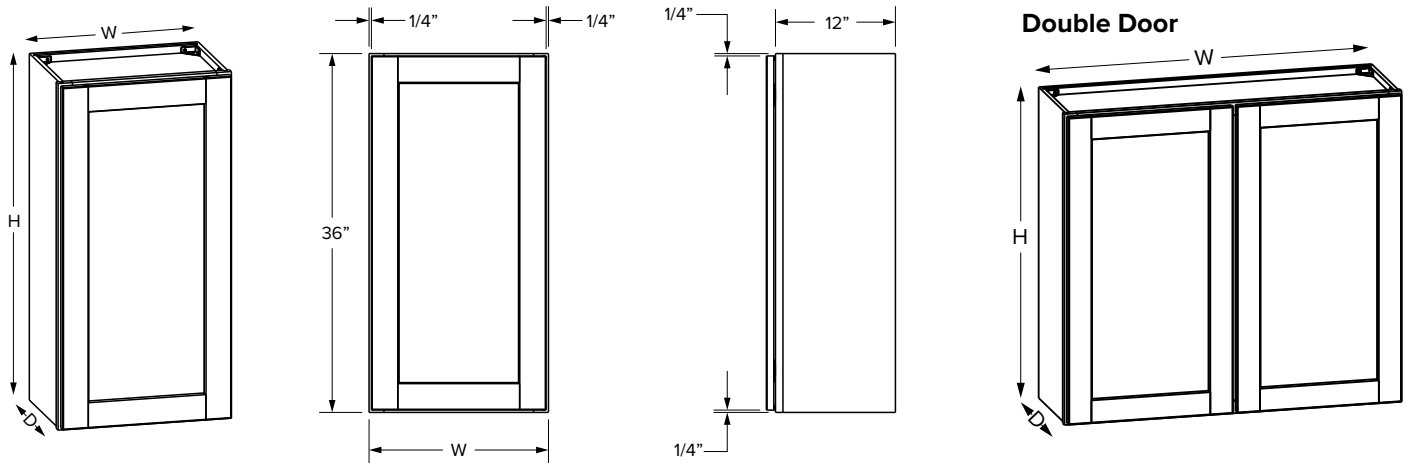

SKU						Partial Overlay				Full Overlay			
	W	H	D	Shelves	# of doors	Opening		Door		Opening		Door	
						Width	Height	Width	Height	Width	Height	Width	Height
W0936	9"	36"	12"	2	1	6"	33"	7-1/32"	34-1/32"	6"	33"	8-17/32"	35-17/32"
W1236	12"	36"	12"	2	1	9"	33"	10-1/32"	34-1/32"	9"	33"	11-17/32"	35-17/32"
W1536	15"	36"	12"	2	1	12"	33"	13-1/32"	34-1/32"	12"	33"	14-17/32"	35-17/32"
W1836	18"	36"	12"	2	1	15"	33"	16-1/32"	34-1/32"	15"	33"	17-17/32"	35-17/32"
W2136	21"	36"	12"	2	1	18"	33"	19-1/32"	34-1/32"	18"	33"	20-17/32"	35-17/32"
W2436	24"	36"	12"	2	2	21"	33"	10-15/16"	34-1/32"	21"	33"	11-11/16"	35-17/32"
W2736	27"	36"	12"	2	2	24"	33"	12-7/16"	34-1/32"	24"	33"	13-3/16"	35-17/32"
W3036	30"	36"	12"	2	2	27"	33"	13-29/32"	34-1/32"	27"	33"	14-11/16"	35-17/32"
W3336	33"	36"	12"	2	2	30"	33"	15-15/32"	34-1/32"	30"	33"	16-3/16"	35-17/32"
W3636	36"	36"	12"	2	2	33"	33"	16-29/32"	34-1/32"	33"	33"	17-11/16"	35-17/32"
W3936*	39"	36"	12"	2	2	16-7/16"	33"	17-17/32"	34-1/32"	17"	33"	19-1/32"	35-17/32"
W4236*	42"	36"	12"	2	2	17-15/16"	33"	19-1/32"	34-1/32"	18-1/2"	33"	20-17/32"	35-17/32"

*39" and 42" wide cabinets have a center stile