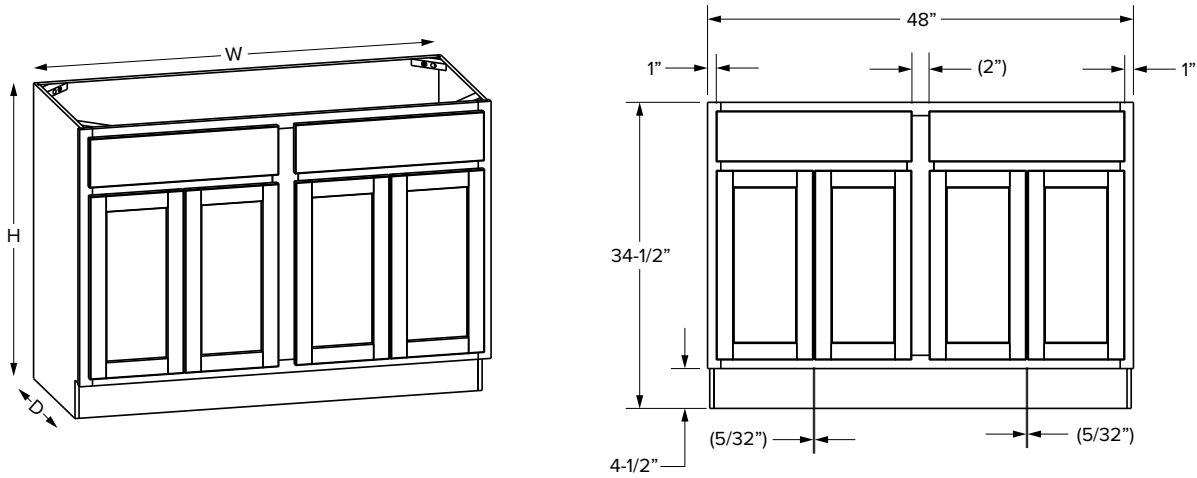

SKU	Partial Overlay													
	W	H	D	# of Doors	# of Drawers	Door Opening		False Front Opening		Door Size		Drawer Front Size		
						Width	Height	Width	Height	Width	Height	Width	Height	
VSB24	24"	34-1/2"	21"	2	1	21"	20-1/2"	21"	5"	10-15/16"	21-11/32"	22-1/16"	5-23/32"	
VSB27	27"	34-1/2"	21"	2	1	24"	20-1/2"	24"	5"	12-13/32"	21-11/32"	25-1/32"	5-23/32"	
VSB30	30"	34-1/2"	21"	2	1	27"	20-1/2"	27"	5"	13-29/32"	21-11/32"	28-1/32"	5-23/32"	
VSB33	33"	34-1/2"	21"	2	1	30"	20-1/2"	30"	5"	15-13/32"	21-11/32"	31-1/32"	5-23/32"	
VSB36	36"	34-1/2"	21"	2	1	33"	20-1/2"	33"	5"	16-29/32"	21-11/32"	34-1/32"	5-23/32"	
VSB42	42"	34-1/2"	21"	2	1	17-7/8"	20-1/2"	39"	5"	18-15/16"	21-11/32"	38-7/8"	5-23/32"	
VSB48	48"	34-1/2"	21"	4	2	21-3/16"	20-1/2"	21-3/16"	5"	10-15/16"	21-11/32"	22-1/16"	5-23/32"