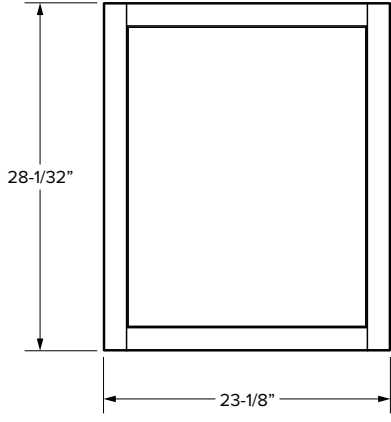

Calandria - BDEP