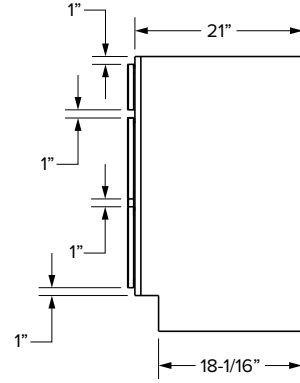

*42" and 48" wide cabinets have a center stile

Vanity Cabinets - Dimensions

Combo cabinets

Partial Overlay

VCDB60-3

VCDB60-6

SKU	Partial Overlay																	
	W	H	D	Door Opening		Drawer Opening				False Front Opening		Door Size		Drawer Front Size			False Front Size	
				Width	Height	Width	2 Height	3 Height	4 Height	Width	1 Height	Width	Height	Width	2 Height	3&4 Height	Width	1 Height
VCDB60-3	60"	34-1/2"	21"	20-1/2"	20-1/2"	9-3/4"	5"	9-1/4"	9-1/4"	20-1/2"	5"	10-11/16"	21-11/32"	10-15/16"	5-23/32"	10-5/32"	21-9/16"	5-23/32"
VCDB60-6	60"	34-1/2"	21"	25-7/8"	20-1/2"	12-7/16"	5"	9-1/4"	9-1/4"	25-7/8"	5"	13-3/8"	21-11/32"	13-7/16"	5-23/32"	10-5/32"	27-1/4"	5-23/32"