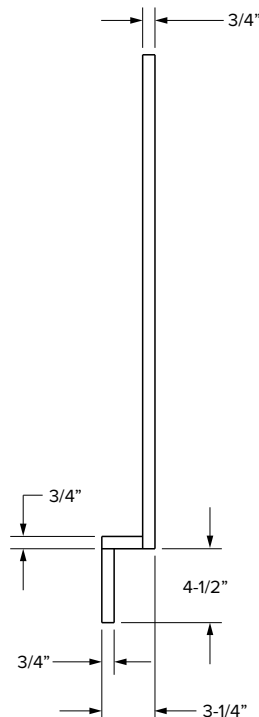

Base Filler

SKU	T	W	H
BF3	3/4"	3"	34-1/2"
BF6	3/4"	6"	34-1/2"