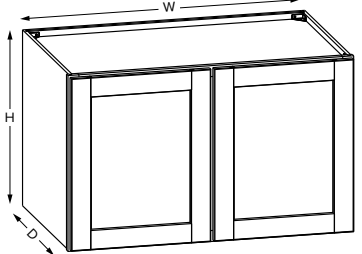

*39" and 42" wide cabinets have a center stile

Wall Cabinets - Dimensions

24" Height cabinets

Partial Overlay

18" High

24" High

Full Overlay

18" High

24" High

SKU	W	H	D	Shelves	# of Doors	Partial Overlay				Full Overlay			
						Opening		Door		Opening		Door	
						Width	Height	Width	Height	Width	Height	Width	Height
W361824	36"	18"	24"	0	2	33"	15"	16-29/32"	16-1/32"	33"	15"	17-11/16"	17-9/16"
W391824*	39"	18"	24"	0	2	16-15/16"	15"	17-17/32"	16-1/32"	16-15/16"	15"	19-1/16"	17-9/16"
W362424	36"	24"	24"	1	2	33"	21"	16-29/32"	21-31/32"	33"	21"	17-11/16"	23-9/16"
W392424*	39"	24"	24"	1	2	16-15/16"	21"	17-17/32"	21-31/32"	16-15/16"	21"	19-1/16"	23-9/16"