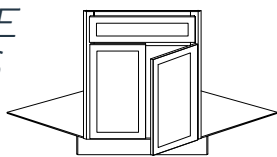

**Corner Sink Front
Double Door**
24" Depth
(2-piece bottom panel)