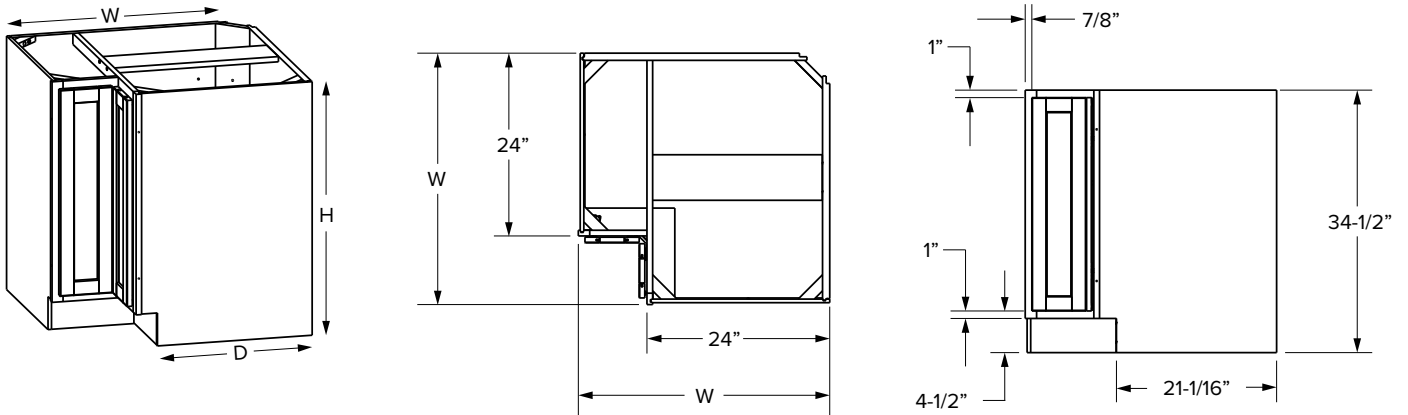

Corner cabinets

Partial Overlay