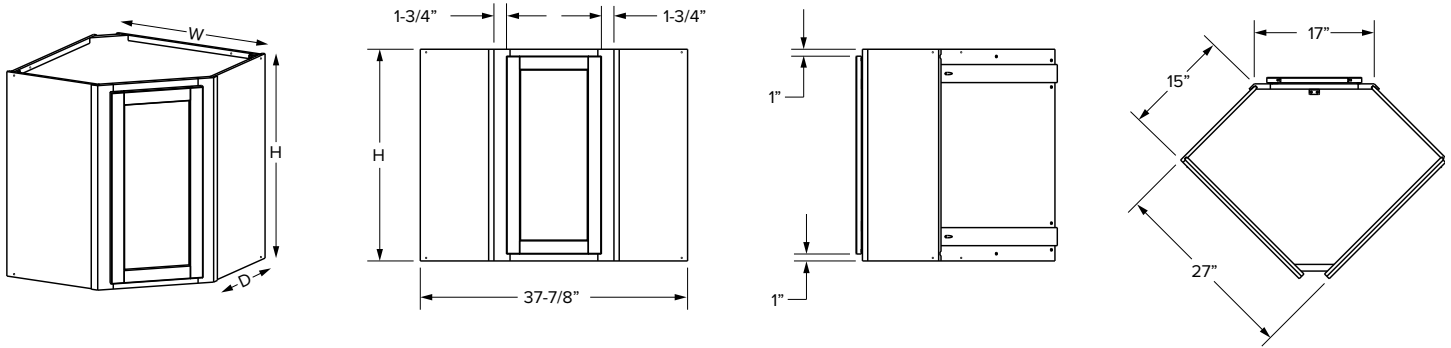

15" Deep diagonal corner cabinets

Partial Overlay

Full Overlay