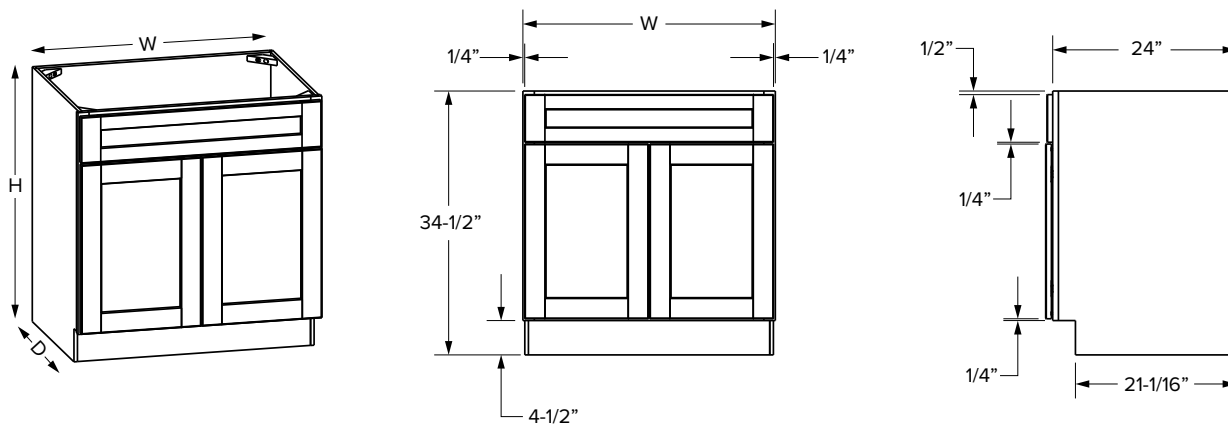

*39" and 42" wide cabinets have a center stile

Base Cabinets - Dimensions

Sink base cabinets

Partial Overlay

Full Overlay

SKU	W	H	D	# of Doors	# of Drawers	Partial Overlay							
						Door Opening		Drawer Opening		Door Size		Drawer Front Size	
						Width	Height	Width	Height	Width	Height	Width	Height
SB30	30"	34-1/2"	24"	2	1 false	27"	20-1/2"	27"	5"	13-29/32"	21-11/32"	28-1/32"	5-23/32"
SB33	33"	34-1/2"	24"	2	1 false	30"	20-1/2"	30"	5"	15-13/32"	21-11/32"	31-1/32"	5-23/32"
SB36	36"	34-1/2"	24"	2	1 false	33"	20-1/2"	33"	5"	16-29/32"	21-11/32"	34-1/32"	5-23/32"
SB39*	39"	34-1/2"	24"	2	1 false	16-7/16"	20-1/2"	35-7/8"	5"	17-17/32"	21-11/32"	37-1/32"	5-23/32"