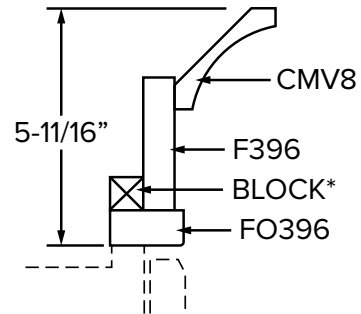

CONTEMPORARY B

Moulding to be cut, assembled and installed at job site.

*Provided by customer