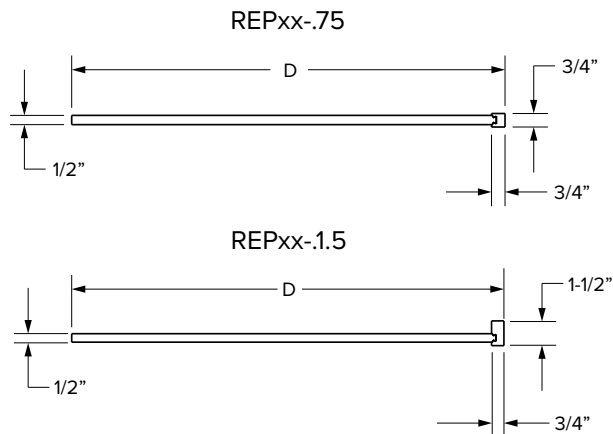

Refrigerator end panel

SKU	W	D	H	Grain
REP24-.75	3/4"	24"	96"	vertical
REP24-1.5	1-1/2"	24"	96"	vertical
REP30-.75	3/4"	30"	96"	vertical
REP30-1.5	1-1/2"	30"	96"	vertical