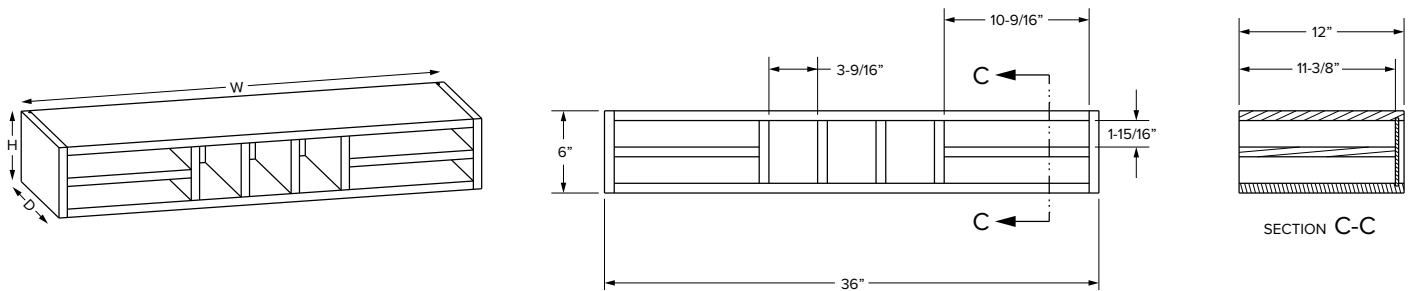

SKU	W	D	H
PR3015	30"	12"	15"

NOTE: Ships preassembled

Wine rack

SKU	W	D	H
WR3015	30"	12"	15"

NOTE: Ships preassembled

Slotted organizer

SKU	W	D	H
ORG36	36"	12"	6"

NOTE: Ships preassembled