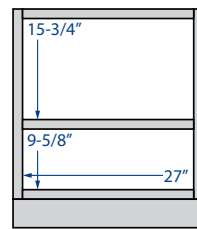

Full Overlay

MWB30