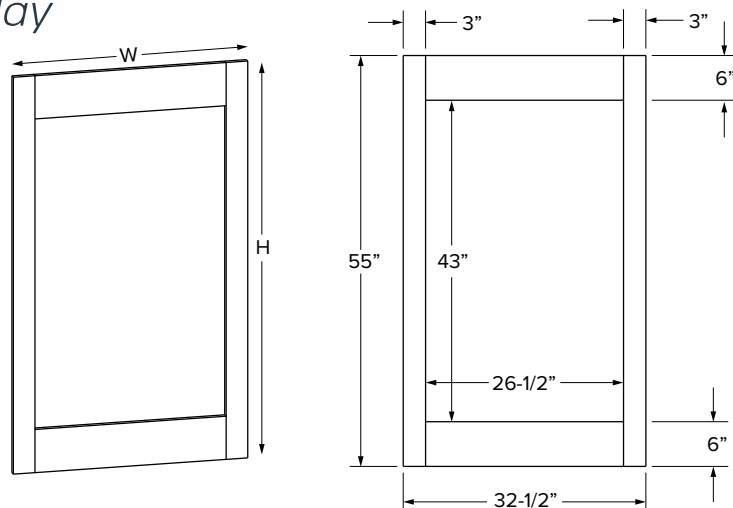

Double oven cabinets

Full Overlay

SKU	W	H	D	Shelves	# of Doors	# of Drawers	Full Overlay							
							Door Opening		Drawer Opening		Door Size		Drawer Front Size	
							Width	Height	Width	Height	Width	Height	Width	Height
OVD3384	33"	84"	24"	0	2	1	30"	9"	30"	9"	16-3/16"	11-17/32"	32-1/2"	11-5/16"
OVD3390	33"	90"	24"	0	2	1	30"	15"	30"	9"	16-3/16"	17-17/32"	32-1/2"	11-5/16"
OVD3396	33"	96"	24"	1	2	1	30"	21"	30"	9"	16-3/16"	23-17/32"	32-1/2"	11-5/16"

Double oven panel overlay

SKU	W	T	H
OVD33P	32-1/2"	3/4"	55"

**NOTE: Can be trimmed to size
Works with Full & Partial**

Specialty Cabinets - Dimensions

Microwave base cabinets

Partial Overlay

Full Overlay

SKU	W	H	D	# of Drawers	Partial Overlay					
					Opening		Drawer Opening		Drawer Front Size	
					Width	Height	Width	Height	Width	Height
MWB30	30"	34-1/2"	24"	1	27"	15-13/16"	27"	9-1/4"	28-1/32"	10-1/8"