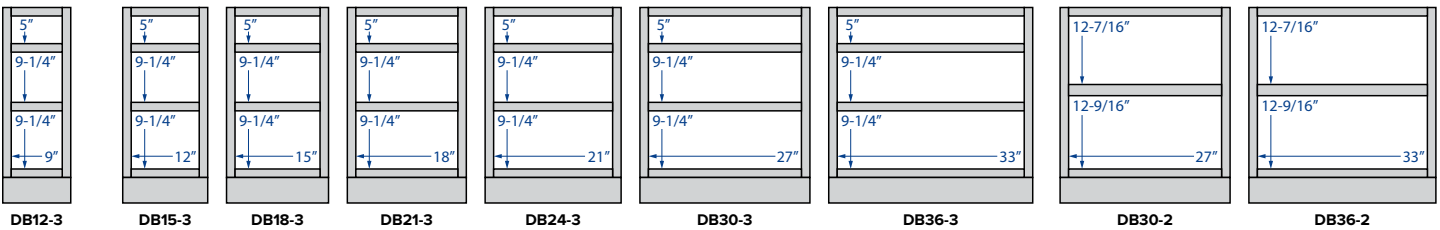

Double Door
 15" Height
 30", 33", 36"
 or *39" Width

Double Door
 18" Height
 21", 24", 30", 33", 36"
 or *39" Width

Double Door
 24" Height
 30", 33", 36" or *39" Width

Deep Double Door
 18" or 24" Height • 24" Depth
 36" or *39" Width
 18" Height does not have shelf

Single Door
 30" Height
 9", 12", 15", 18" or 21" Width

Double Door
 30" Height
 24", 27", 30", 33",
 36", *39" or *42" Width

Single Door
 36" Height
 9", 12", 15", 18" or 21" Width

Double Door
 36" Height
 24", 27", 30", 33",
 36", *39" or *42" Width

Single Door
12" Width

**Single Door
and Drawer**
12", 15" or 18" Width

Double Door
24", 27", 30", 33"
or 36" Width

**Double Door
Center Stile**
42" Width

Triple Drawer
12", 15", 18" and
21" Width

**Linen Single &
Double Door**
84" (6 shelves)
Single - 15" and 18" Width
Double - 24" Width

Full Overlay

Wall Cabinets - Openings

Partial Overlay

Full Overlay

Partial Overlay

Full Overlay

Base Cabinets - Openings

Partial Overlay