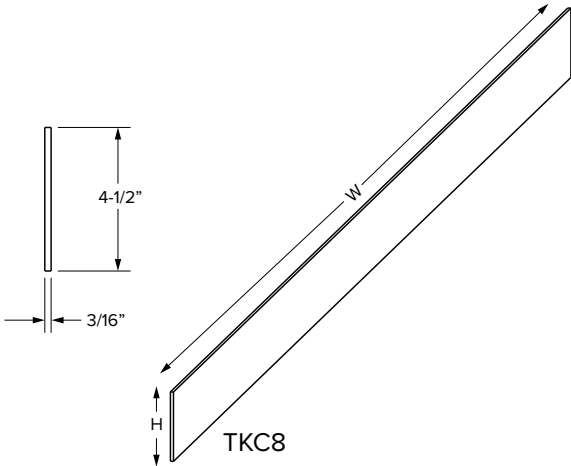

Accessories - Dimensions

Moulding

SKU	Description	T	H	L
FB8	Furniture Base	3/4"	4-5/8"	96"
TKC8	Toe Kick	1/4"	4-1/2"	96"
CMA8	Crown	11/16"	3-13/16"	96"
CMC8	Crown	3/4"	3-7/16"	96"
CM8	Crown	3/4"	2-1/2"	96"
CMV8	Cove	1/2"	2-11/16"	96"