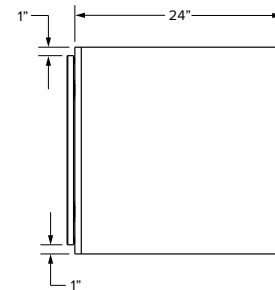

*39" and 42" wide cabinets have a center stile

Wall Cabinets - Dimensions

18" Height cabinets

Partial Overlay

Full Overlay

SKU	W	H	D	Shelves	# of Doors	Partial Overlay				Full Overlay			
						Opening		Door		Opening		Door	
						Width	Height	Width	Height	Width	Height	Width	Height
W2118 [†]	21"	18"	12"	0	1	18"	15"	18-15/16"	16-1/32"	18"	15"	20-1/2"	17-17/32"
W2418	24"	18"	12"	0	2	21"	15"	10-7/8"	16-1/32"	21"	15"	11-11/16"	17-17/32"
W3018	30"	18"	12"	0	2	27"	15"	13-29/32"	16-1/32"	27"	15"	14-11/16"	17-17/32"
W3318	33"	18"	12"	0	2	30"	15"	15-13/32"	16-1/32"	30"	15"	16-3/16"	17-17/32"
W3618	36"	18"	12"	0	2	33"	15"	16-29/32"	16-1/32"	33"	15"	17-11/16"	17-17/32"
W3918 [*]	39"	18"	12"	0	2	16-7/16"	15"	17-17/32"	16-1/32"	17"	15"	19-1/16"	17-17/32"

*39" and 42" wide cabinets have a center stile

Wall Cabinets - Dimensions

24" Height cabinets

Partial Overlay

18" High

24" High

Full Overlay

18" High

24" High

SKU	W	H	D	Shelves	# of Doors	Partial Overlay				Full Overlay			
						Opening		Door		Opening		Door	
						Width	Height	Width	Height	Width	Height	Width	Height
W361824	36"	18"	24"	0	2	33"	15"	16-29/32"	16-1/32"	33"	15"	17-11/16"	17-9/16"
W391824*	39"	18"	24"	0	2	16-15/16"	15"	17-17/32"	16-1/32"	16-15/16"	15"	19-1/16"	17-9/16"
W362424	36"	24"	24"	1	2	33"	21"	16-29/32"	21-31/32"	33"	21"	17-11/16"	23-9/16"
W392424*	39"	24"	24"	1	2	16-15/16"	21"	17-17/32"	21-31/32"	16-15/16"	21"	19-1/16"	23-9/16"