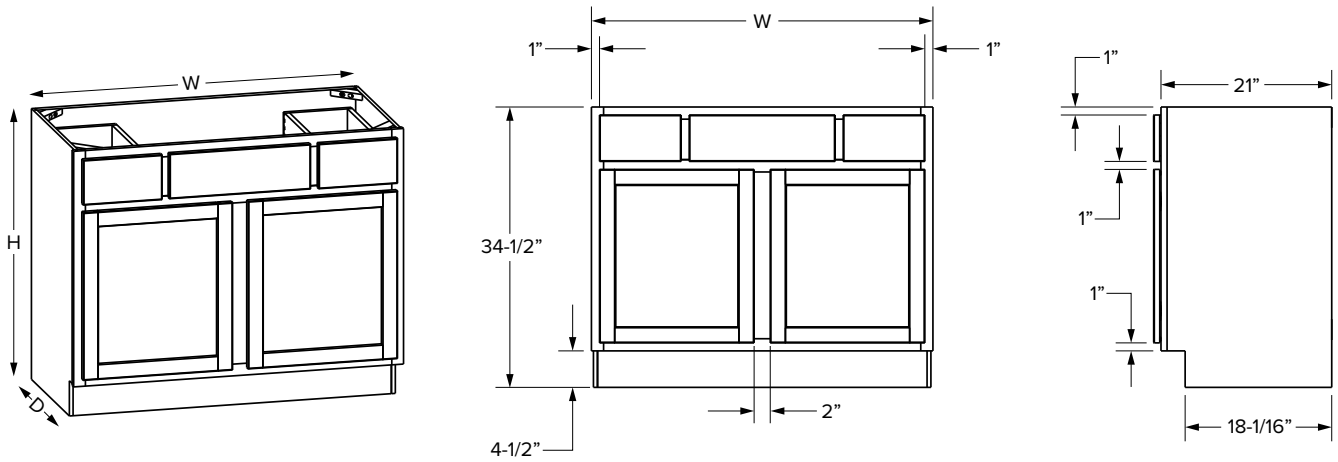

Vanity Cabinets - Dimensions

Top drawer combo cabinets

Partial Overlay