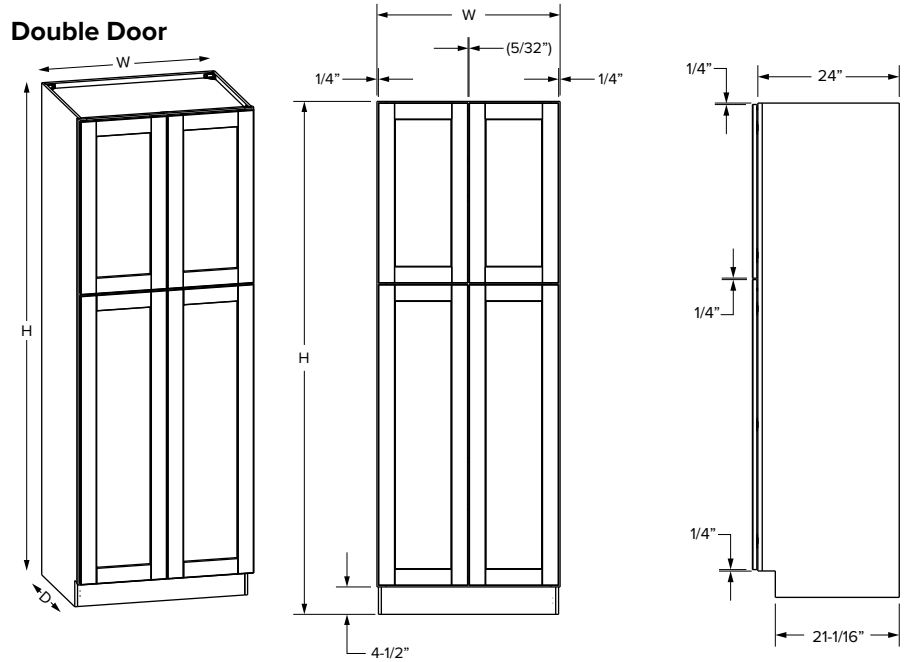

Double Door

SKU	W	H	D	Shelves	# of Doors	Full Overlay					
						Door Opening			Door Size		
						Width	1 Height	2 Height	Width	1 Height	2 Height
UP1884	18"	84"	24"	6	2	15"	27"	47-1/2"	17-17/32"	29-17/32"	49-9/32"
UP1890	18"	90"	24"	6	2	15"	33"	47-1/2"	17-17/32"	35-17/32"	49-9/32"
UP1896	18"	96"	24"	7	2	15"	39"	47-1/2"	17-17/32"	41-17/32"	49-9/32"
UP2484	24"	84"	24"	6	4	21"	27"	47-1/2"	11-11/16"	29-17/32"	49-9/32"
UP2490	24"	90"	24"	6	4	21"	33"	47-1/2"	11-11/16"	35-17/32"	49-9/32"
UP2496	24"	96"	24"	7	4	21"	39"	47-1/2"	11-11/16"	41-17/32"	49-9/32"
UP3084	30"	84"	24"	6	4	27"	27"	47-1/2"	14-11/16"	29-17/32"	49-9/32"
UP3090	30"	90"	24"	6	4	27"	33"	47-1/2"	14-11/16"	35-17/32"	49-9/32"
UP3096	30"	96"	24"	7	4	27"	39"	47-1/2"	14-11/16"	41-17/32"	49-9/32"