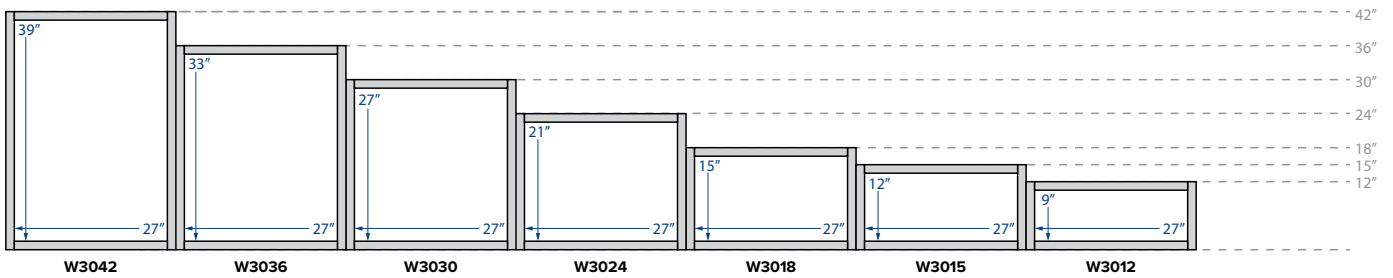

Two Double Door
48" Width

**Double Door and
Double Drawer**
36", 42" or 48" Width

**Double Door and
Six Drawer**
60" Width

**Two Double Door and
Triple Drawer**
60" Width

Wall Cabinets - Openings

Partial Overlay