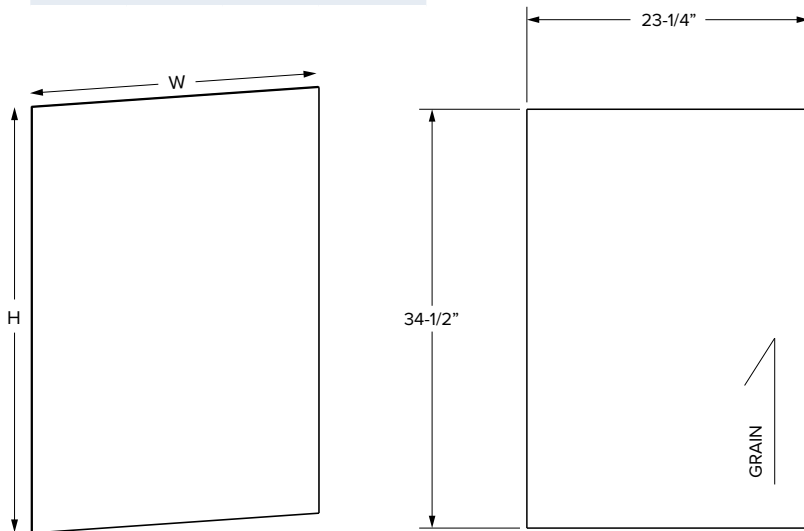

SKU	T	W	H	Grain
WEP1242	1/4"	11-1/4"	42"	vertical
WEP1542	1/4"	14-1/4"	42"	vertical

Tall end panel

SKU	T	W	H	Grain
TEP96	1/4"	23-1/4"	96"	vertical

Base end panel

SKU	T	W	H	Grain
BEP24	1/4"	23-1/4"	34-1/2"	vertical