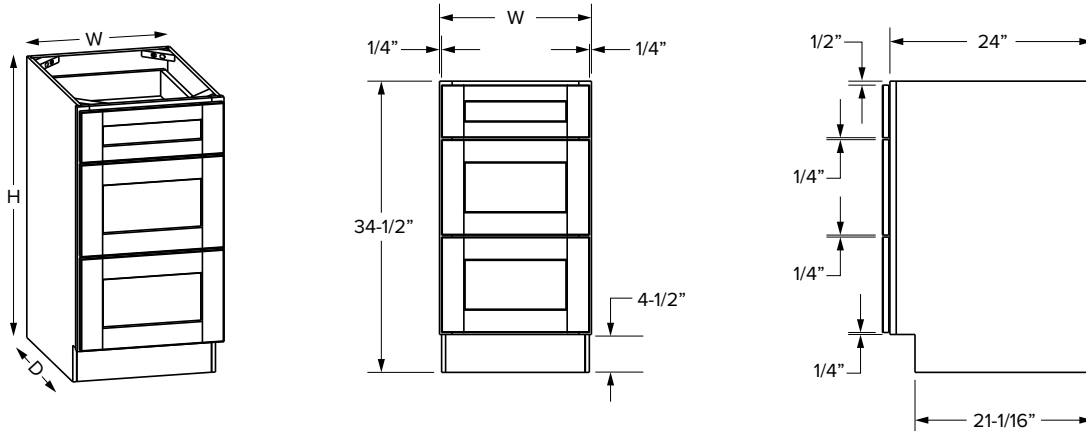

SKU	W	H	D	# of Drawers	Partial Overlay							
					Drawer Opening				Drawer Front Size			
					Width	1 Height	2 Height	3 Height	Width	1 Height	2 Height	3 Height
DB12-3	12"	34-1/2"	24"	3	9"	5"	9-1/4"	9-1/4"	9-31/32"	5-23/32"	10-5/32"	10-5/32"
DB15-3	15"	34-1/2"	24"	3	12"	5"	9-1/4"	9-1/4"	12-31/32"	5-23/32"	10-5/32"	10-5/32"
DB18-3	18"	34-1/2"	24"	3	15"	5"	9-1/4"	9-1/4"	15-31/32"	5-23/32"	10-5/32"	10-5/32"
DB21-3	21"	34-1/2"	24"	3	18"	5"	9-1/4"	9-1/4"	18-31/32"	5-23/32"	10-5/32"	10-5/32"
DB24-3	24"	34-1/2"	24"	3	21"	5"	9-1/4"	9-1/4"	21-31/32"	5-23/32"	10-5/32"	10-5/32"
DB30-3	30"	34-1/2"	24"	3	27"	5"	9-1/4"	9-1/4"	28-31/32"	5-23/32"	10-5/32"	10-5/32"
DB36-3	36"	34-1/2"	24"	3	33"	5"	9-1/4"	9-1/4"	34-31/32"	5-23/32"	10-5/32"	10-5/32"

SKU	W	H	D	# of Drawers	Full Overlay							
					Drawer Opening				Drawer Front Size			
					Width	1 Height	2 Height	3 Height	Width	1 Height	2 Height	3 Height
DB12-3	12"	34-1/2"	24"	3	9"	5"	9"	9-1/2"	11-17/32"	6-7/32"	11-5/16"	11-5/16"
DB15-3	15"	34-1/2"	24"	3	12"	5"	9"	9-1/2"	14-17/32"	6-7/32"	11-5/16"	11-5/16"
DB18-3	18"	34-1/2"	24"	3	15"	5"	9"	9-1/2"	17-17/32"	6-7/32"	11-5/16"	11-5/16"
DB21-3	21"	34-1/2"	24"	3	18"	5"	9"	9-1/2"	20-17/32"	6-7/32"	11-5/16"	11-5/16"
DB24-3	24"	34-1/2"	24"	3	21"	5"	9"	9-1/2"	23-17/32"	6-7/32"	11-5/16"	11-5/16"
DB30-3	30"	34-1/2"	24"	3	27"	5"	9"	9-1/2"	29-17/32"	6-7/32"	11-5/16"	11-5/16"
DB36-3	36"	34-1/2"	24"	3	33"	5"	9"	9-1/2"	35-17/32"	6-7/32"	11-5/16"	11-5/16"