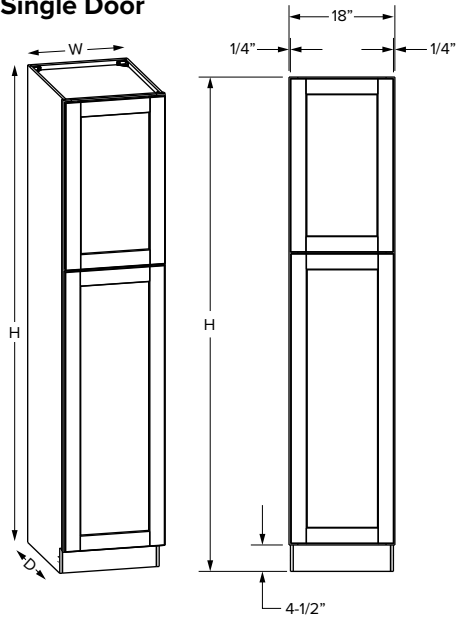

Full Overlay

Single Door