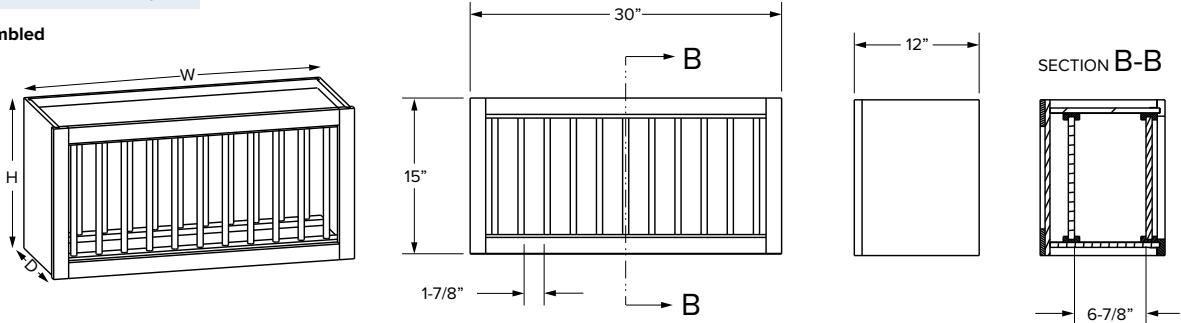

Accessories - Dimensions

Plate rack

SKU	W	D	H
PR3015	30"	12"	15"

NOTE: Ships preassembled