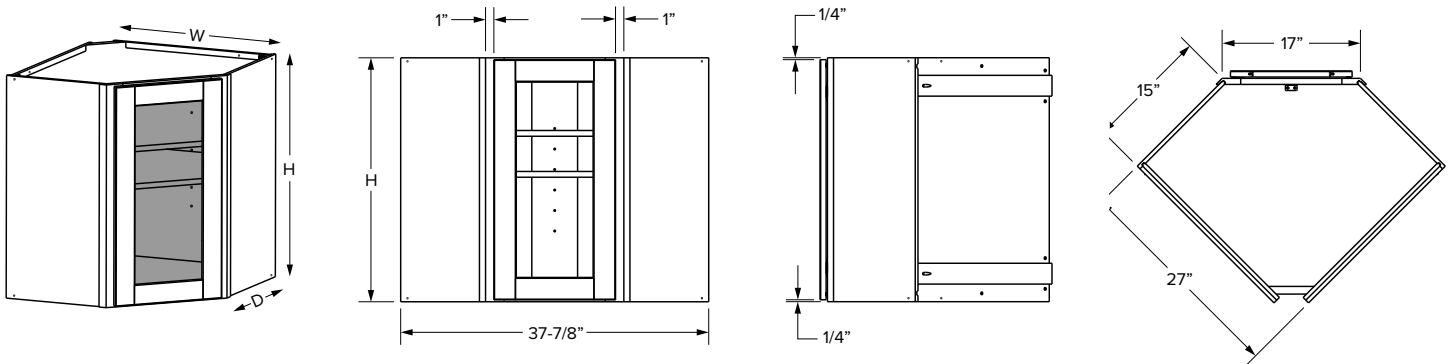

SKU	W	H	D	Shelves	# of Doors	Full Overlay			
						Opening		Door	
						Width	Height	Width	Height
WDC2430MI	24"	30"	12"	2	1	12-5/16"	27"	14-31/32"	29-17/32"
WDC2436MI	24"	36"	12"	2	1	12-5/16"	33"	14-31/32"	35-17/32"
WDC2442MI	24"	42"	12"	3	1	12-5/16"	39"	14-31/32"	41-17/32"
WDC273015MI	27"	30"	15"	2	1	12-5/16"	27"	14-31/32"	29-17/32"
WDC273615MI	27"	36"	15"	2	1	12-5/16"	33"	14-31/32"	35-17/32"
WDC274215MI	27"	42"	15"	3	1	12-5/16"	33"	14-31/32"	41-17/32"