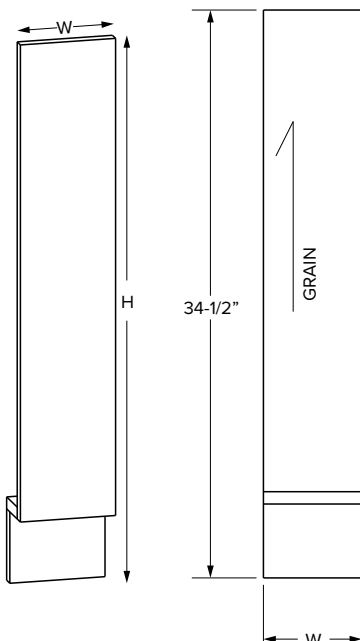

Base Filler

SKU	T	W	H
BF3	3/4"	3"	34-1/2"
BF6	3/4"	6"	34-1/2"