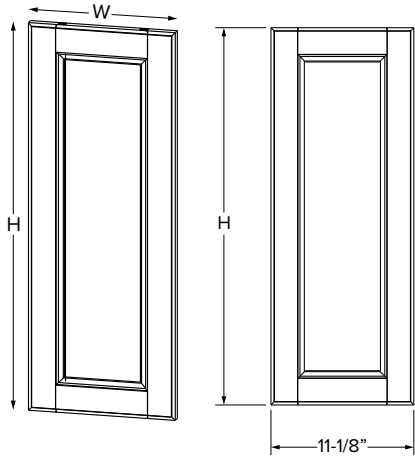

Decorative end panels

SKU	Partial Overlay			Full Overlay		
	W	H	T	W	H	T
WDEP1230	11-1/8"	27-31/32"	3/4"	11-1/8"	29-1/2"	3/4"
WDEP1236	11-1/8"	33-31/32"	3/4"	11-1/8"	35-1/2"	3/4"
WDEP1242	11-1/8"	39-31/32"	3/4"	11-1/8"	41-1/2"	3/4"
BDEP24	23-1/8"	28-1/32"	3/4"	23-1/8"	29-1/2"	3/4"

Maui - WDEP