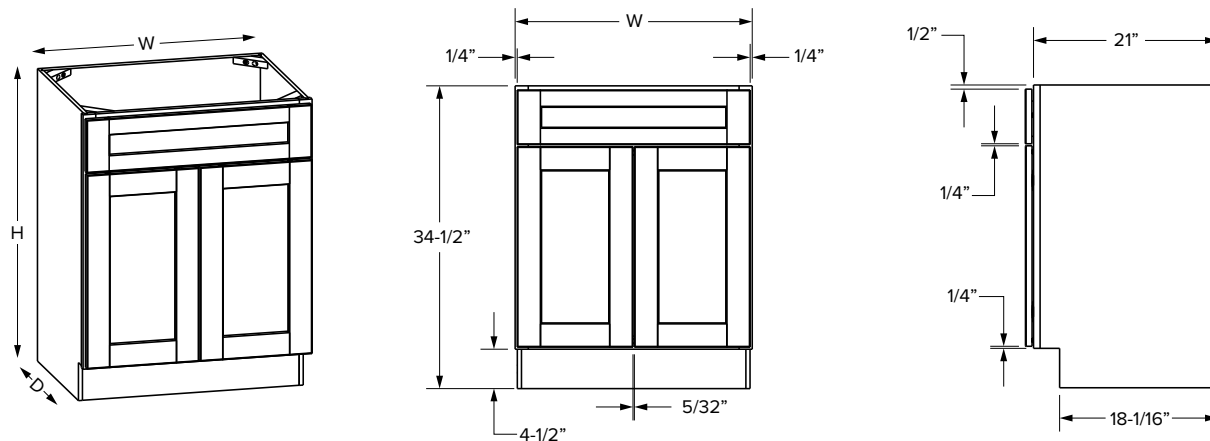

Sink base cabinets

Full Overlay