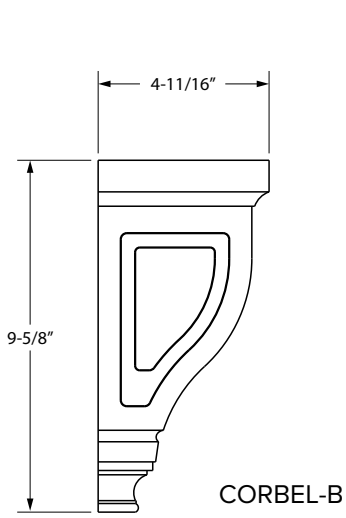

BUNFOOT

HBUNFOOT

TFOOT

HTFOOT

Accessories - Dimensions

Corbels

SKU	W	D	H
CORBEL-B	4-11/16"	4-11/16"	9-5/8"
CORBEL-LS	3-1/2"	7-3/16"	12"
CORBEL-S	3-3/4"	3-3/4"	6-7/8"

Organizers - rollout trays