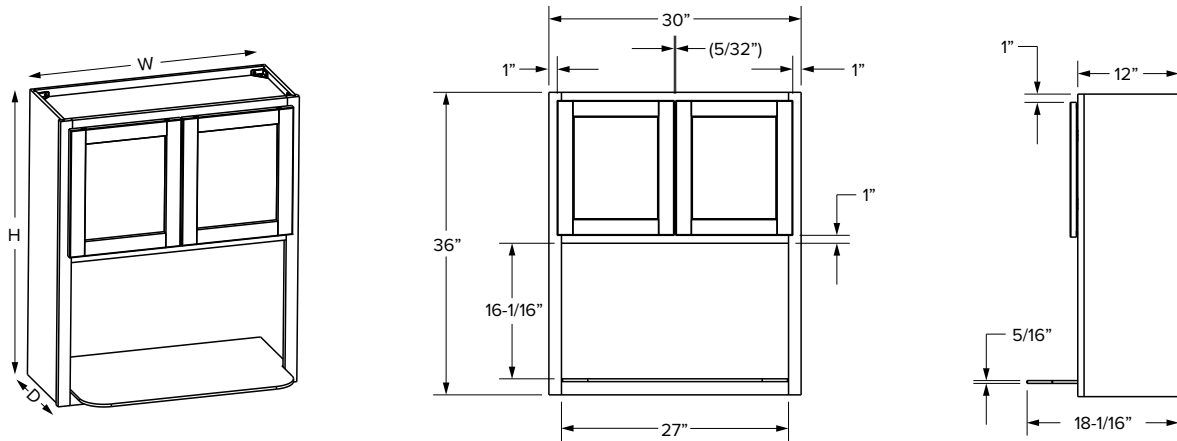

Microwave cabinets

Partial Overlay