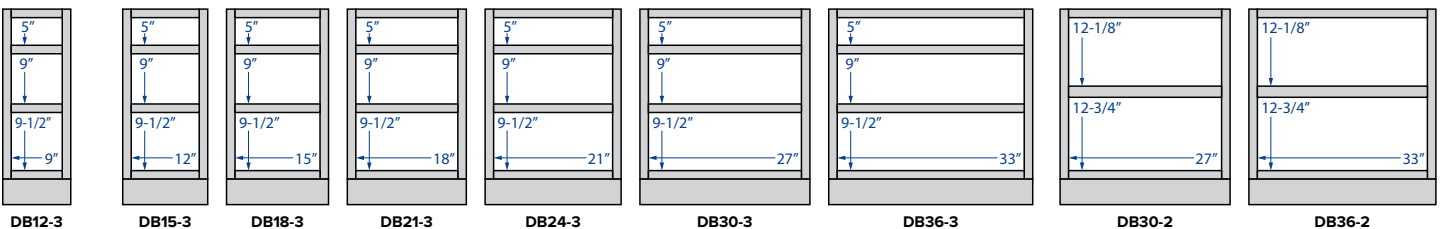

Full Overlay