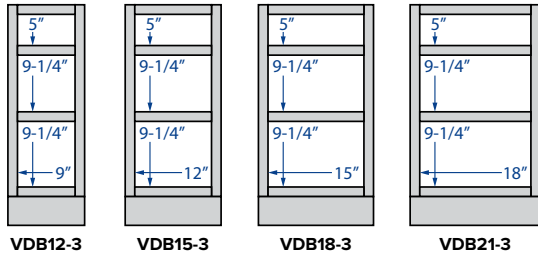

Partial Overlay

MWB30

Full Overlay

MWB30

Vanity Cabinets - Openings

Partial Overlay

Full Overlay

Partial Overlay

Full Overlay

Partial Overlay

Full Overlay

Partial Overlay

Full Overlay

Wall Cabinets - Dimensions

12" Height cabinets

Partial Overlay

Full Overlay

SKU	W	H	D	Shelves	# of Doors	Partial Overlay				Full Overlay			
						Opening		Door		Opening		Door	
						Width	Height	Width	Height	Width	Height	Width	Height
W3012	30"	12"	12"	0	2	27"	9"	13-29/32"	9-31/32"	27"	9"	14-11/16"	11-17/32"
W3312	33"	12"	12"	0	2	30"	9"	15-13/32"	9-31/32"	30"	9"	16-3/16"	11-17/32"
W3612	36"	12"	12"	0	2	33"	9"	16-29/32"	9-31/32"	33"	9"	17-11/16"	11-17/32"
W3912*	39"	12"	12"	0	2	16-7/16"	9"	17-17/32"	9-31/32"	17"	9"	19-1/16"	11-17/32"

SKU	Cabinet Dimensions			Full Overlay							
				Door Opening		Drawer Opening		Door Size		Drawer Front Size	
				Width	Height	Width	Height	Width	Height	Width	Height
BBC39-42U	33"	34-1/2"	24"	9"	20-1/2"	9"	5"	11-17/32"	22-27/32"	11-17/32"	6-7/32"
BBC42-45U	39"	34-1/2"	24"	12"	20-1/2"	12"	5"	14-17/32"	22-27/32"	14-17/32"	6-7/32"
BBC45-48U	42"	34-1/2"	24"	15"	20-1/2"	15"	5"	17-17/32"	22-27/32"	17-17/32"	6-7/32"