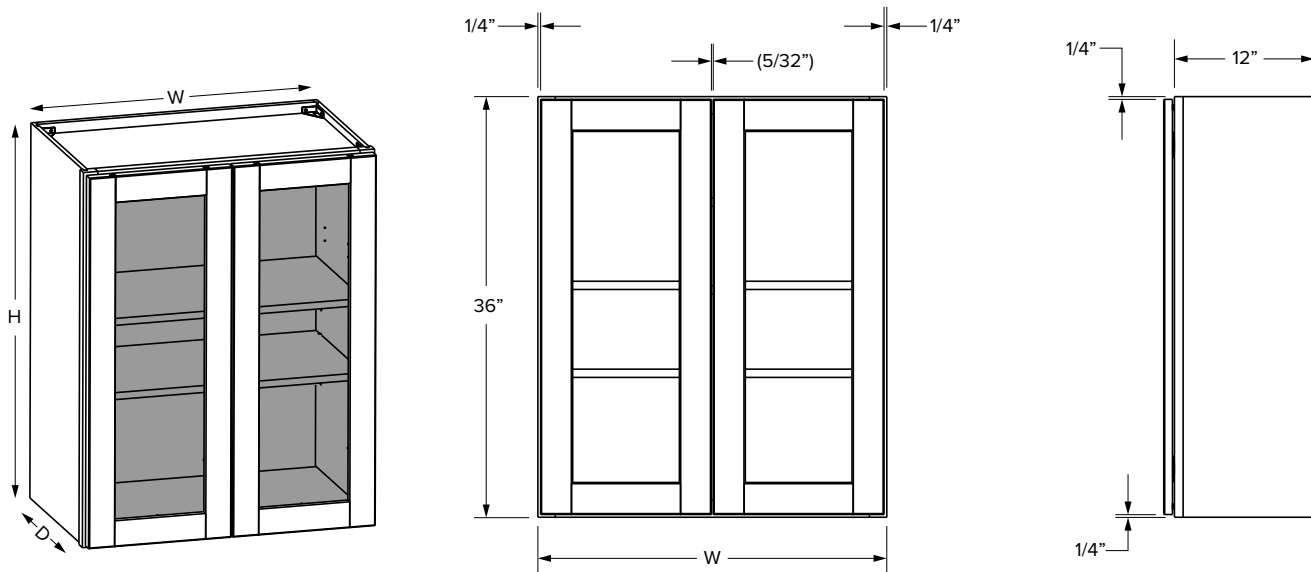

Single Door
 30" Height
 9", 12", 15", 18" or 21" Width

Double Door
 30" Height
 24", 27", 30", 33",
 36", *39" or *42" Width

Single Door
 36" Height
 9", 12", 15", 18" or 21" Width

Double Door
 36" Height
 24", 27", 30", 33",
 36", *39" or *42" Width

*39" and 42" wide cabinets have a center stile

Wall Cabinets - Dimensions

36" Height glass door cabinets

Full Overlay - Single Door

Full Overlay - Double Door

SKU	W	H	D	Shelves	# of Doors	Full Overlay			
						Opening		Door	
						Width	Height	Width	Height
W1536MI	15"	36"	12"	2	1	12"	33"	14-17/32"	35-17/32"
W1836MI	18"	36"	12"	2	1	15"	33"	17-17/32"	35-17/32"
W3036MI	30"	36"	12"	2	2	27"	33"	14-11/16"	35-17/32"
W3636MI	36"	36"	12"	2	2	33"	33"	17-11/16"	35-17/32"