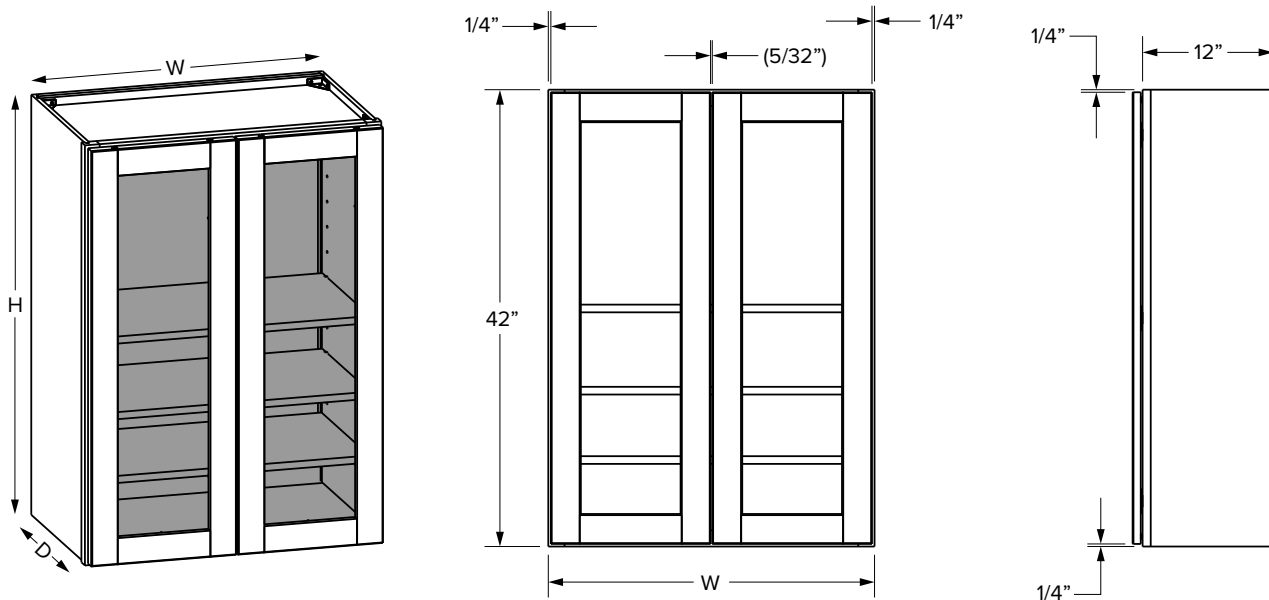

Single Door
 30" Height
 9", 12", 15", 18" or 21" Width

Double Door
 30" Height
 24", 27", 30", 33",
 36", *39" or *42" Width

Single Door
 36" Height
 9", 12", 15", 18" or 21" Width

Double Door
 36" Height
 24", 27", 30", 33",
 36", *39" or *42" Width

Single Door
 42" Height
 9", 12", 15", 18" or 21" Width

Double Door
 42" Height
 24", 27", 30", 33",
 36", *39" or *42" Width

Single & Double Glass Door
Matching Interior
 30" Height
 15", 18", 30" or 36" Width

*39" and 42" wide cabinets have a center stile

Wall Cabinets - Dimensions

42" Height glass door cabinets

Full Overlay - Single Door

Full Overlay - Double Door

	SKU	W	H	D	Shelves	# of Doors	Full Overlay			
							Opening		Door	
							Width	Height	Width	Height
SINGLE DOOR	W1542MI	15"	42"	12"	3	1	12"	39"	14-17/32"	41-17/32"
	W1842MI	18"	42"	12"	3	1	15"	39"	17-17/32"	41-17/32"
DOUBLE DOOR	W3042MI	30"	42"	12"	3	2	27"	39"	14-11/16"	41-17/32"
	W3642MI	36"	42"	12"	3	2	33"	39"	17-11/16"	41-17/32"

End cabinets

Partial Overlay

Full Overlay

SKU						Partial Overlay				Full Overlay			
	W	H	D	Shelves	# of Doors	Opening		Door		Opening		Door	
						Width	Height	Width	Height	Width	Height	Width	Height
WEC1230	17-1/16"	30"	12"	2	1	12-5/16"	27"	13-7/16"	28-1/32"	12-5/16"	27"	14-31/32"	29-17/32"
WEC1236	17-1/16"	36"	12"	2	1	12-5/16"	33"	13-7/16"	34-1/32"	12-5/16"	33"	14-31/32"	35-17/32"
WEC1242	17-1/16"	42"	12"	3	1	12-5/16"	39"	13-7/16"	40-1/32"	12-5/16"	39"	14-31/32"	41-17/32"