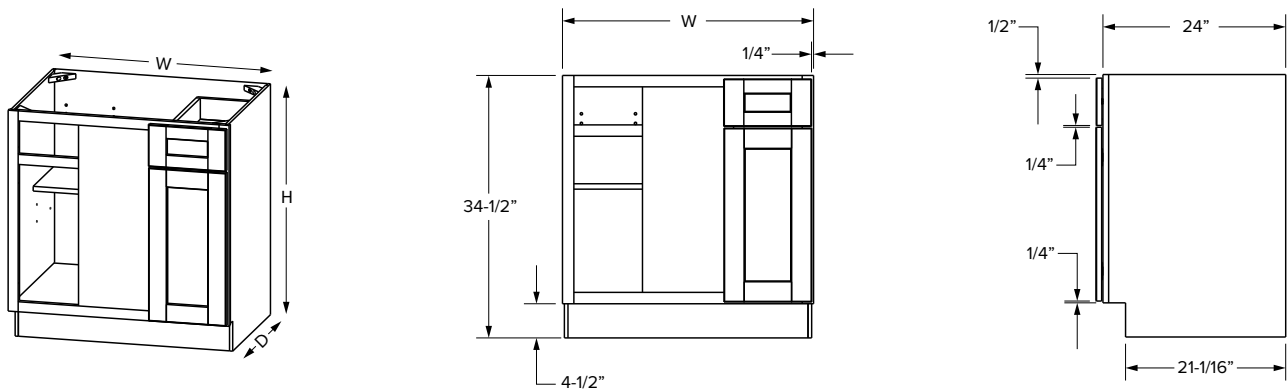

Full Overlay

SKU	Cabinet Dimensions			Partial Overlay							
				Door Opening		Drawer Opening		Door Size		Drawer Front Size	
				Width	Height	Width	Height	Width	Height	Width	Height
BBC39-42U	33"	34-1/2"	24"	8-15/16"	20-1/2"	8-15/16"	5"	10-1/32"	21-11/32"	10-1/32"	5-23/32"
BBC42-45U	39"	34-1/2"	24"	11-15/16"	20-1/2"	11-15/16"	5"	13-1/32"	21-11/32"	13-1/32"	5-23/32"
BBC45-48U	42"	34-1/2"	24"	14-15/16"	20-1/2"	14-15/16"	5"	16-1/32"	21-11/32"	16-1/32"	5-23/32"

SKU	Cabinet Dimensions			Full Overlay							
				Door Opening		Drawer Opening		Door Size		Drawer Front Size	
				Width	Height	Width	Height	Width	Height	Width	Height
BBC39-42U	33"	34-1/2"	24"	9"	20-1/2"	9"	5"	11-17/32"	22-27/32"	11-17/32"	6-7/32"
BBC42-45U	39"	34-1/2"	24"	12"	20-1/2"	12"	5"	14-17/32"	22-27/32"	14-17/32"	6-7/32"
BBC45-48U	42"	34-1/2"	24"	15"	20-1/2"	15"	5"	17-17/32"	22-27/32"	17-17/32"	6-7/32"