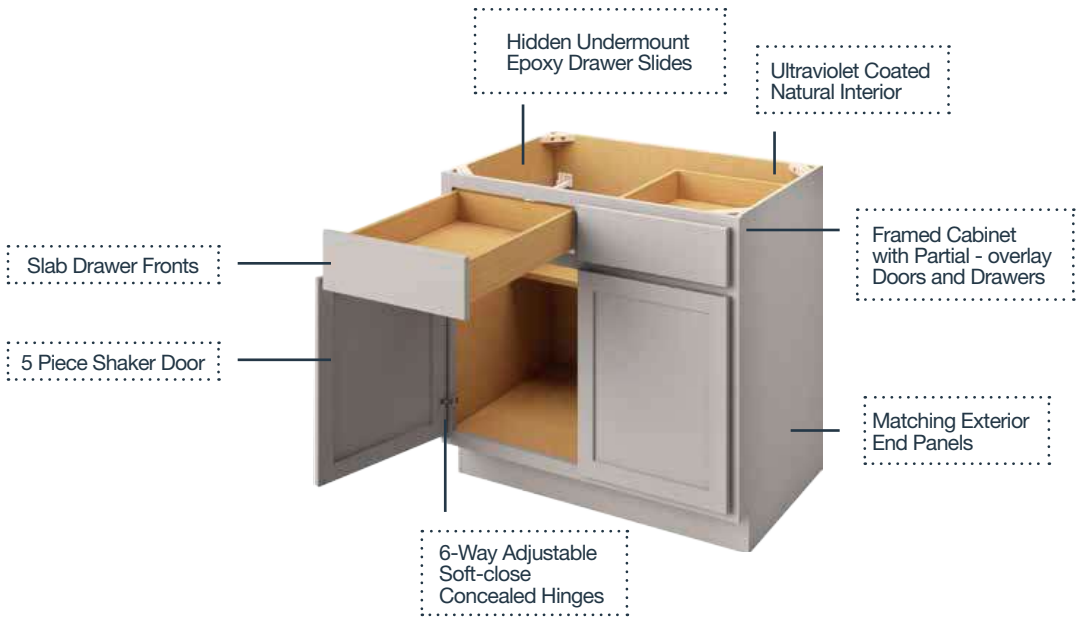

Presents

Made
4U
— Silver Series —