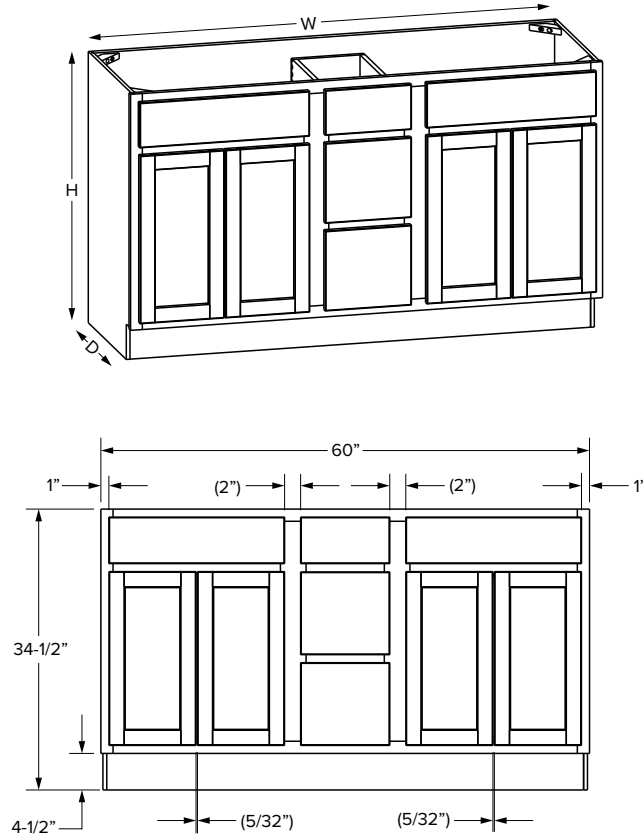

Vanity Cabinets - Dimensions

Combo cabinets

Partial Overlay

VCDB60-3