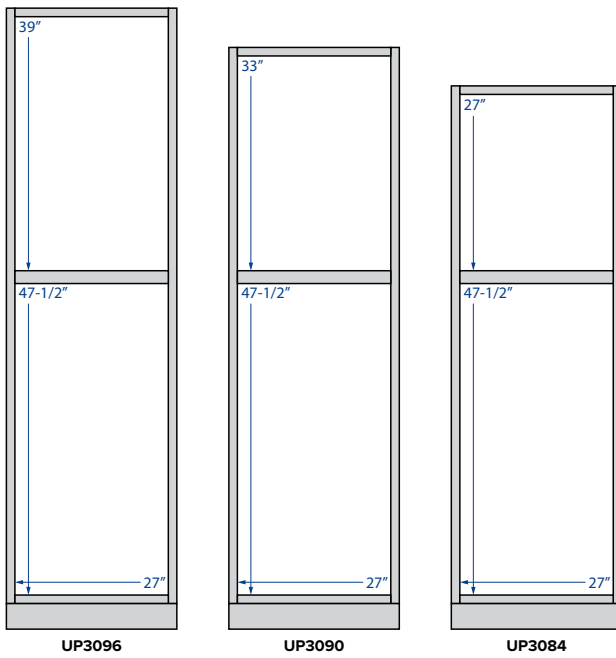

Pantry Cabinets - Openings