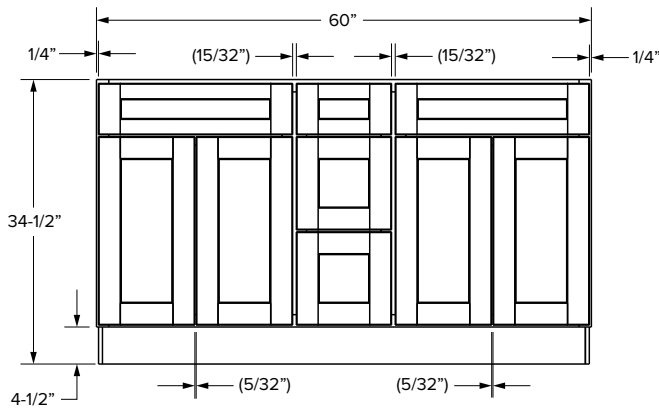

VCDB60-6

Full Overlay

SKU	W	H	D	Door Opening		Drawer Opening				False Front Opening		Door Size		Drawer Front Size			False Front Size	
				Width	Height	Width	2 Height	3 Height	4 Height	Width	1 Height	Width	Height	Width	2 Height	3&4 Height	Width	1 Height
VCDB60-3	60"	34-1/2"	21"	21"	20-1/2"	8-3/4"	5"	9"	9-1/2"	21"	5"	11-11/16"	22-27/32"	11-17/32"	6-7/32"	11-5/16"	23-17/32"	6-7/32"
VCDB60-6	60"	34-1/2"	21"	27"	20-1/2"	11-7/8"	5"	9"	9-1/2"	27"	5"	14-11/16"	22-27/32"	14-17/32"	6-7/32"	11-5/16"	29-17/32"	6-7/32"