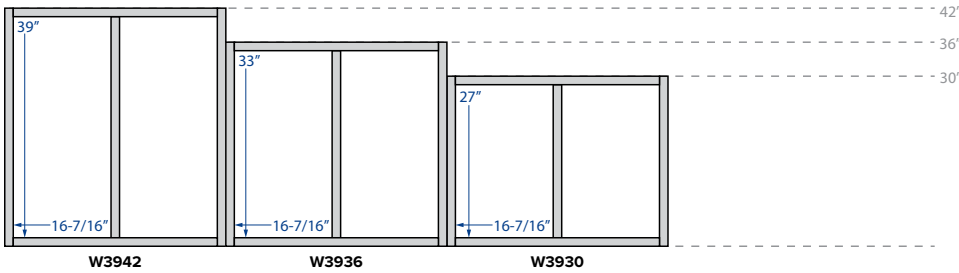

Two Double Door
48" Width

**Double Door and
Double Drawer**
36", 42" or 48" Width

**Double Door and
Six Drawer**
60" Width

**Two Double Door and
Triple Drawer**
60" Width

Wall Cabinets - Openings

Partial Overlay