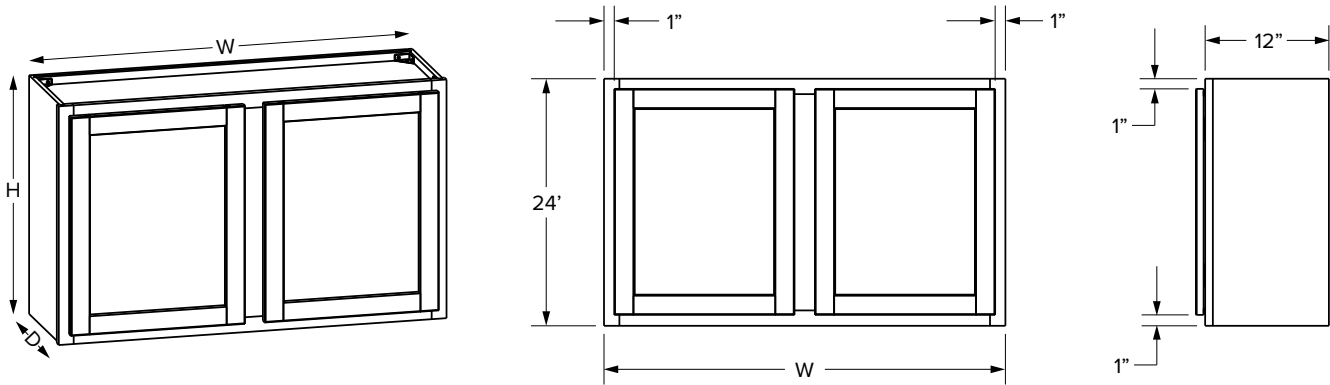

24" Height cabinets

Partial Overlay