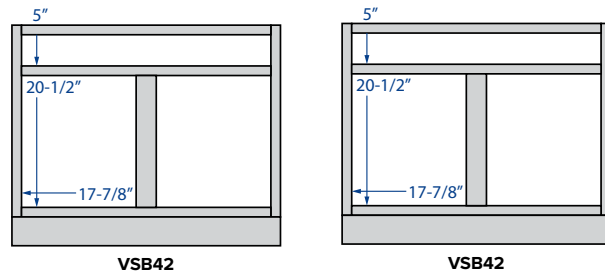

Partial Overlay

MWB30

Full Overlay

MWB30

Vanity Cabinets - Openings

Partial Overlay

Full Overlay

Partial Overlay

Full Overlay

Partial Overlay

Full Overlay

Partial Overlay

Full Overlay

Wall Cabinets - Dimensions

12" Height cabinets

Partial Overlay