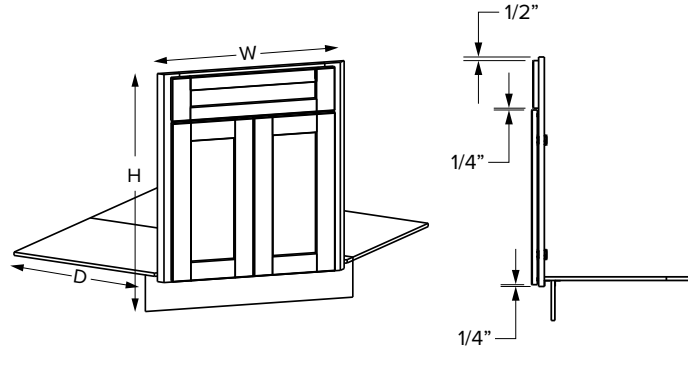

Full Overlay

SKU	Partial Overlay												
	W	H	D	# of Doors	# of Drawers	Door Opening		Drawer Opening		Door Size		Drawer Front Size	
						Width	Height	Width	Height	Width	Height	Width	Height
SFCD42	26-7/8"	34-1/2"	24"	2	1 false	20-13/16"	20-1/2"	20-13/16"	5"	10-15/16"	21-11/32"	21-7/8"	5-23/32"

SKU	Full Overlay												
	W	H	D	# of Doors	# of Drawers	Door Opening		Drawer Opening		Door Size		Drawer Front Size	
						Width	Height	Width	Height	Width	Height	Width	Height
SFCD42	26-7/8"	34-1/2"	24"	2	1 false	20-13/16"	20-1/2"	20-13/16"	5"	11-11/16"	22-27/32"	23-15/32"	6-7/32"