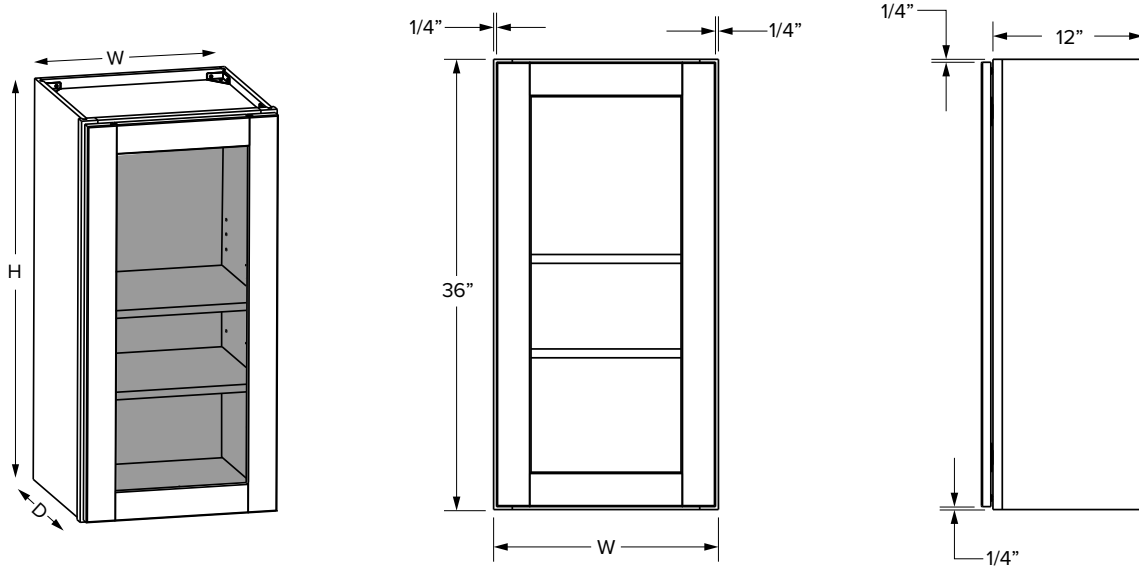

Wall Cabinets - Dimensions

36" Height glass door cabinets

Full Overlay - Single Door

Full Overlay - Double Door