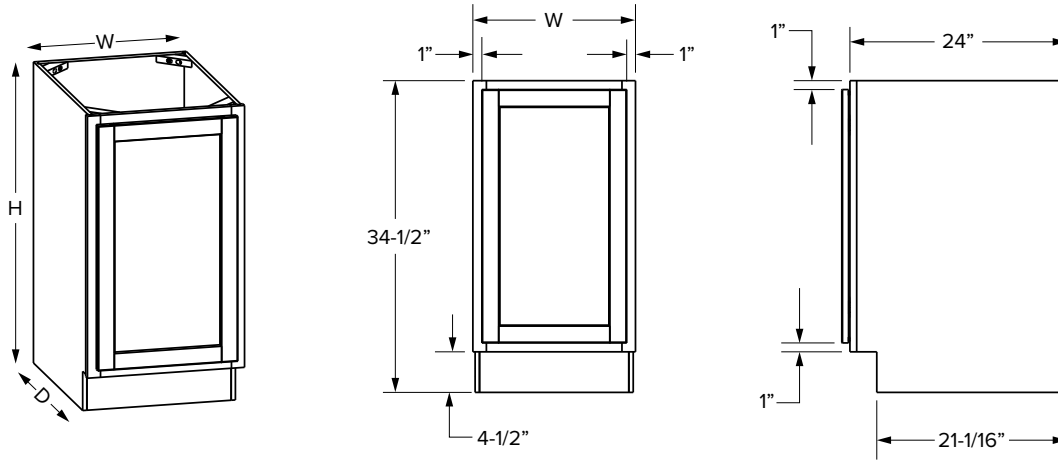

Full height cabonets

Partial Overlay