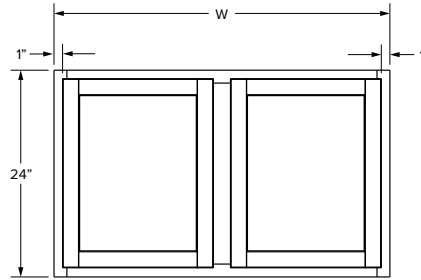

Single Door
 30" Height
 9", 12", 15", 18" or 21" Width

Double Door
 30" Height
 24", 27", 30", 33",
 36", *39" or *42" Width

Single Door
 36" Height
 9", 12", 15", 18" or 21" Width

Double Door
 36" Height
 24", 27", 30", 33",
 36", *39" or *42" Width

Single & Double Glass Door
Matching Interior
 36" Height
 15", 18", 30" or 36" Width

Single & Double Glass Door
Matching Interior
 42" Height
 15", 18", 30" or 36" Width

Wall End Single Door
 30", 36" or 42" Height
 12" Width

*39" and 42" wide cabinets have a center stile

Wall Cabinets - Dimensions

24" Height cabinets

Partial Overlay

18" High

24" High

Full Overlay

18" High

24" High

SKU	W	H	D	Shelves	# of Doors	Partial Overlay				Full Overlay			
						Opening		Door		Opening		Door	
						Width	Height	Width	Height	Width	Height	Width	Height
W361824	36"	18"	24"	0	2	33"	15"	16-29/32"	16-1/32"	33"	15"	17-11/16"	17-9/16"
W391824*	39"	18"	24"	0	2	16-15/16"	15"	17-17/32"	16-1/32"	16-15/16"	15"	19-1/16"	17-9/16"
W362424	36"	24"	24"	1	2	33"	21"	16-29/32"	21-31/32"	33"	21"	17-11/16"	23-9/16"
W392424*	39"	24"	24"	1	2	16-15/16"	21"	17-17/32"	21-31/32"	16-15/16"	21"	19-1/16"	23-9/16"