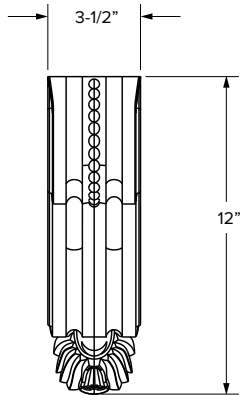

Leg

SKU	W	D	H
DECOLEG	3-1/2"	3-1/2"	34-1/2"
SDECOLEG	3-1/2"	1-5/8"	34-1/2"

DECOLEG

SDECOLEG

Bun foot

SKU	W	D	H
BUNFOOT	3-3/8"	3-1/4"	4-1/2"
HBUNFOOT	3-3/8"	1-11/16"	4-1/2"
TFOOT	3-1/4"	3-1/4"	4-1/2"
HTFOOT	3-1/4"	1-5/8"	4-1/2"

BUNFOOT

HBUNFOOT

TFOOT

HTFOOT

Accessories - Dimensions

Corbels

SKU	W	D	H
CORBEL-B	4-11/16"	4-11/16"	9-5/8"
CORBEL-LS	3-1/2"	7-3/16"	12"
CORBEL-S	3-3/4"	3-3/4"	6-7/8"

Organizers - rollout trays