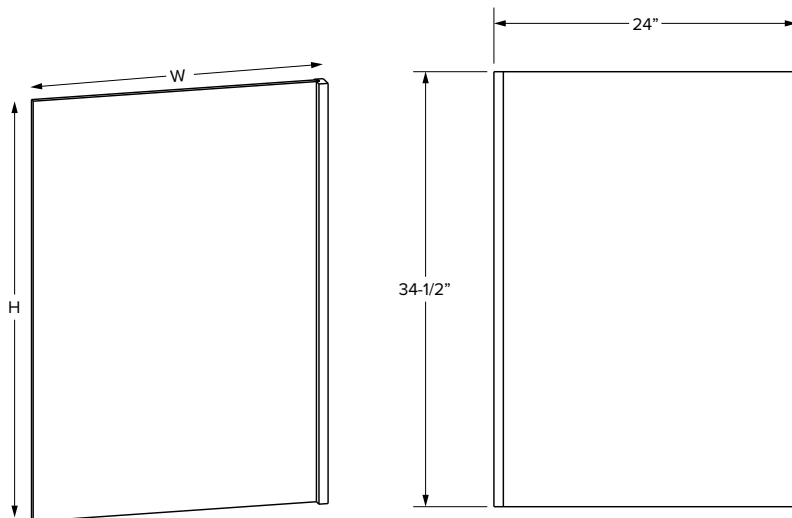

Dishwasher end panel

SKU	W	D	H	Grain
DWEP1.5	1-1/2"	24"	34-1/2"	vertical
DWEP3	3"	24"	34-1/2"	vertical
DWEP6	6"	24"	34-1/2"	vertical