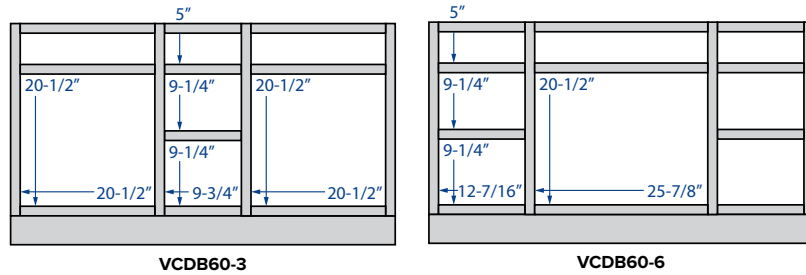

Full Overlay

Partial Overlay

Full Overlay

Partial Overlay

Full Overlay

Wall Cabinets - Dimensions

12" Height cabinets

Partial Overlay

Full Overlay

SKU	W	H	D	Shelves	# of Doors	Partial Overlay				Full Overlay			
						Opening		Door		Opening		Door	
						Width	Height	Width	Height	Width	Height	Width	Height
W3012	30"	12"	12"	0	2	27"	9"	13-29/32"	9-31/32"	27"	9"	14-11/16"	11-17/32"
W3312	33"	12"	12"	0	2	30"	9"	15-13/32"	9-31/32"	30"	9"	16-3/16"	11-17/32"
W3612	36"	12"	12"	0	2	33"	9"	16-29/32"	9-31/32"	33"	9"	17-11/16"	11-17/32"
W3912*	39"	12"	12"	0	2	16-7/16"	9"	17-17/32"	9-31/32"	17"	9"	19-1/16"	11-17/32"