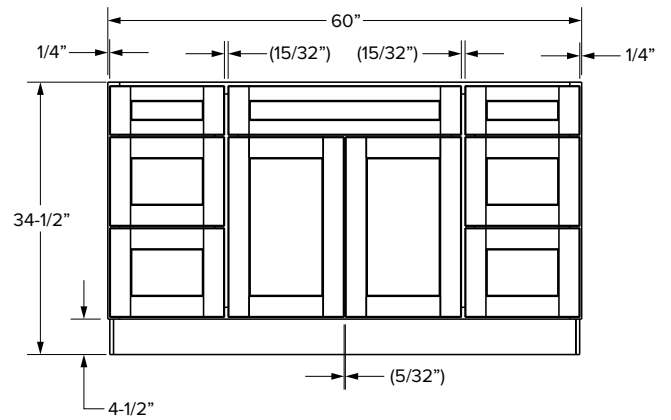

VCDB60-6

Full Overlay

SKU	W	H	D	Door Opening		Drawer Opening				False Front Opening		Door Size		Drawer Front Size			False Front Size	
				Width	Height	Width	2 Height	3 Height	4 Height	Width	1 Height	Width	Height	Width	2 Height	3&4 Height	Width	1 Height
VCDB60-3	60"	34-1/2"	21"	21"	20-1/2"	8-3/4"	5"	9"	9-1/2"	21"	5"	11-11/16"	22-27/32"	11-17/32"	6-7/32"	11-5/16"	23-17/32"	6-7/32"
VCDB60-6	60"	34-1/2"	21"	27"	20-1/2"	11-7/8"	5"	9"	9-1/2"	27"	5"	14-11/16"	22-27/32"	14-17/32"	6-7/32"	11-5/16"	29-17/32"	6-7/32"