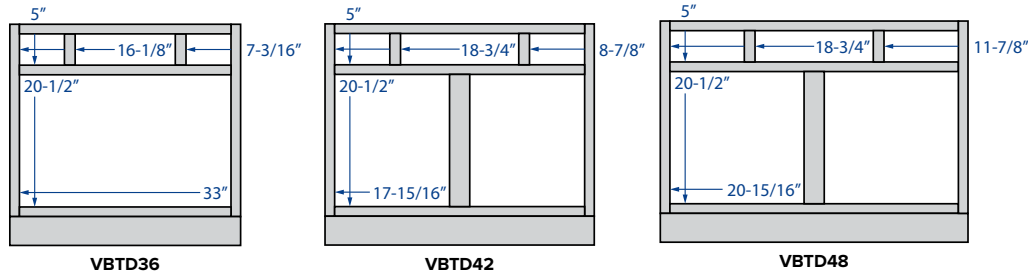

Partial Overlay

MWB30

Full Overlay

MWB30

Vanity Cabinets - Openings

Partial Overlay

Full Overlay

Partial Overlay

Full Overlay

Partial Overlay

Full Overlay

Partial Overlay

Full Overlay

Wall Cabinets - Dimensions

12" Height cabinets

Partial Overlay