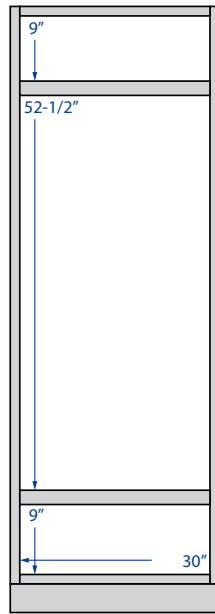

OVD3384

Partial Overlay

Full Overlay