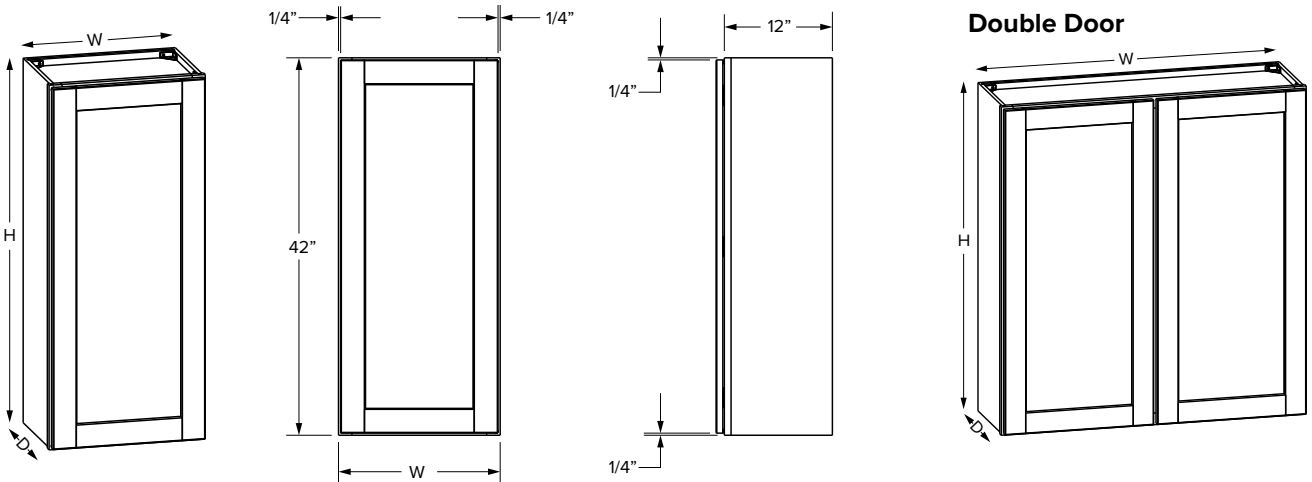

SKU							Partial Overlay				Full Overlay			
	W	H	D	Shelves	# of doors	Opening		Door		Opening		Door		
						Width	Height	Width	Height	Width	Height	Width	Height	
W0942	9"	42"	12"	3	1	6"	39"	7-1/32"	40-1/32"	6"	39"	8-17/32"	41-17/32"	
W1242	12"	42"	12"	3	1	9"	39"	10-1/32"	40-1/32"	9"	39"	11-17/32"	41-17/32"	
W1542	15"	42"	12"	3	1	12"	39"	13-1/32"	40-1/32"	12"	39"	14-17/32"	41-17/32"	
W1842	18"	42"	12"	3	1	15"	39"	16-1/32"	40-1/32"	15"	39"	17-17/32"	41-17/32"	
W2142	21"	42"	12"	3	1	18"	39"	19-1/32"	40-1/32"	18"	39"	20-17/32"	41-17/32"	
W2442	24"	42"	12"	3	2	21"	39"	10-15/16"	40-1/32"	21"	39"	11-11/16"	41-17/32"	
W2742	27"	42"	12"	3	2	24"	39"	12-7/16"	40-1/32"	24"	39"	13-3/16"	41-17/32"	
W3042	30"	42"	12"	3	2	27"	39"	13-29/32"	40-1/32"	27"	39"	14-11/16"	41-17/32"	
W3342	33"	42"	12"	3	2	30"	39"	15-13/32"	40-1/32"	30"	39"	16-3/16"	41-17/32"	
W3642	36"	42"	12"	3	2	33"	39"	16-29/32"	40-1/32"	33"	39"	17-11/16"	41-17/32"	
W3942*	39"	42"	12"	3	2	16-7/16"	39"	17-17/32"	40-1/32"	17"	39"	19-1/32"	41-17/32"	
W4242*	42"	42"	12"	3	2	17-15/16"	39"	19-1/32"	40-1/32"	18-1/2"	39"	20-17/32"	41-17/32"	

*39" and 42" wide cabinets have a center stile