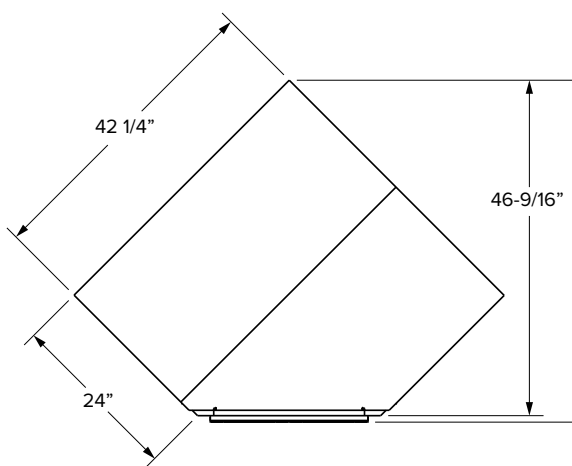

Base Cabinets - Dimensions

Sink front corner diagonal

Partial Overlay