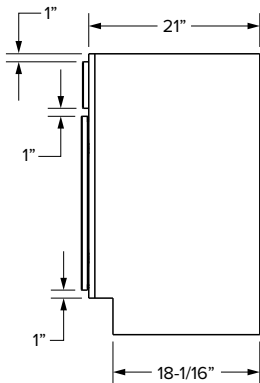

*42" and 48" wide cabinets have a center stile

Vanity Cabinets - Dimensions

Combo cabinets

Partial Overlay

VCDB60-3

VCDB60-6

SKU	Partial Overlay																	
	W	H	D	Door Opening		Drawer Opening				False Front Opening		Door Size		Drawer Front Size			False Front Size	
				Width	Height	Width	2 Height	3 Height	4 Height	Width	1 Height	Width	Height	Width	2 Height	3&4 Height	Width	1 Height
VCDB60-3	60"	34-1/2"	21"	20-1/2"	20-1/2"	9-3/4"	5"	9-1/4"	9-1/4"	20-1/2"	5"	10-11/16"	21-11/32"	10-15/16"	5-23/32"	10-5/32"	21-9/16"	5-23/32"
VCDB60-6	60"	34-1/2"	21"	25-7/8"	20-1/2"	12-7/16"	5"	9-1/4"	9-1/4"	25-7/8"	5"	13-3/8"	21-11/32"	13-7/16"	5-23/32"	10-5/32"	27-1/4"	5-23/32"