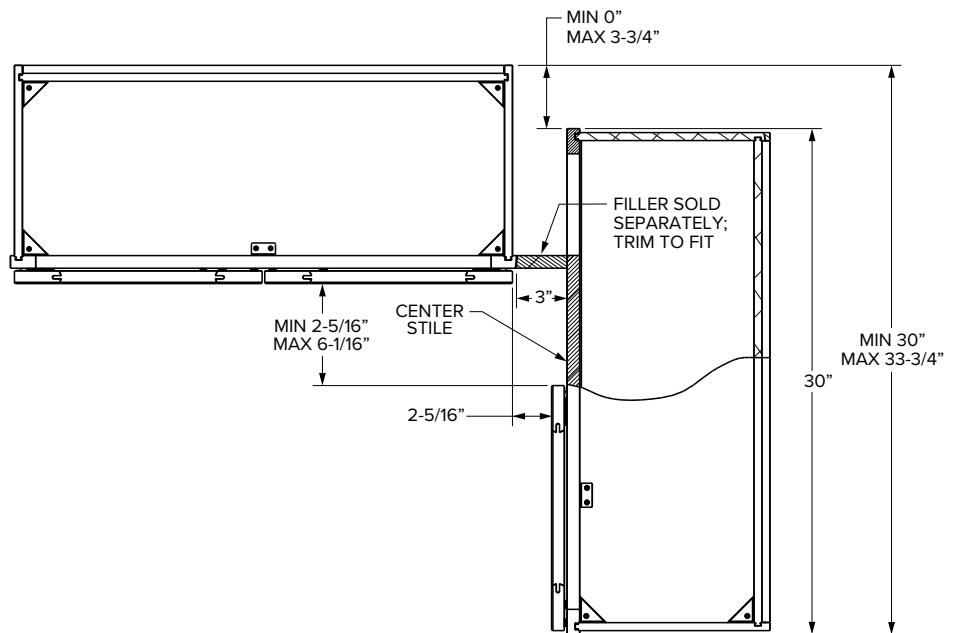

Full Top View