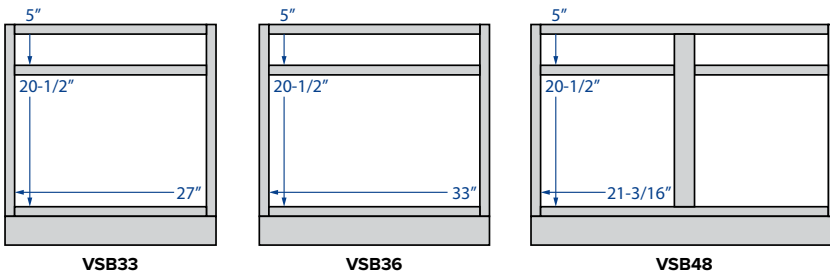

Partial Overlay

MWB30

Full Overlay

MWB30

Vanity Cabinets - Openings

Partial Overlay

Full Overlay

Partial Overlay

Full Overlay

Partial Overlay

Full Overlay

Partial Overlay

Full Overlay

Wall Cabinets - Dimensions

12" Height cabinets

Partial Overlay