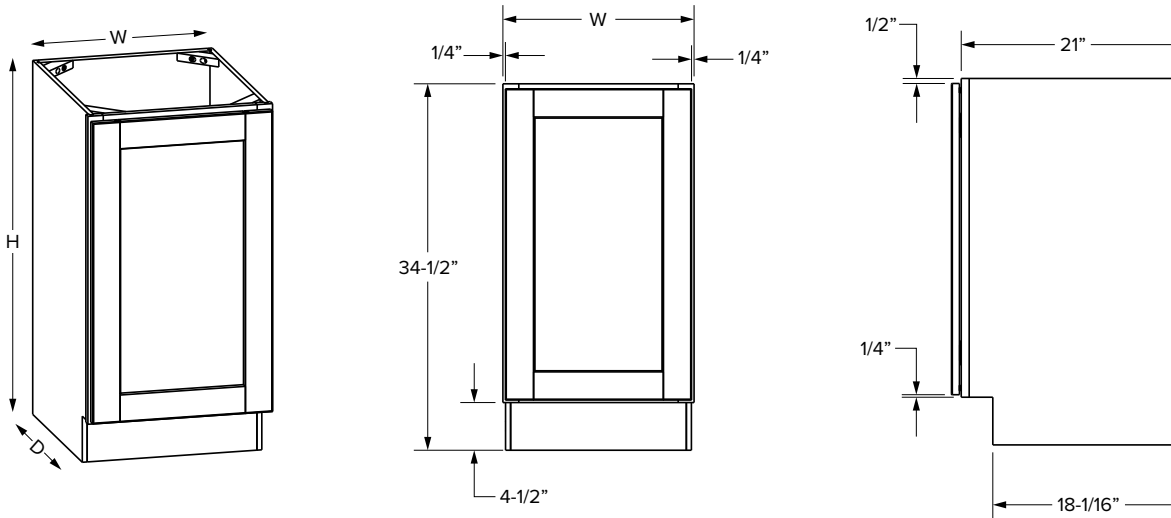

SKU	W	H	D
MWC3018	30"	18"	12"

NOTE: Works with Full & Partial

Vanity Cabinets - Dimensions

Full height cabinets

Partial Overlay

Full Overlay

SKU	W	H	D	# of Doors	Partial Overlay				Full Overlay			
					Opening		Door Size		Opening		Door Size	
					Width	Height	Width	Height	Width	Height	Width	Height
VFH12	12"	34-1/2"	21"	1	9"	27"	10-1/32"	28-1/32"	9"	27"	11-17/32"	29-9/32"