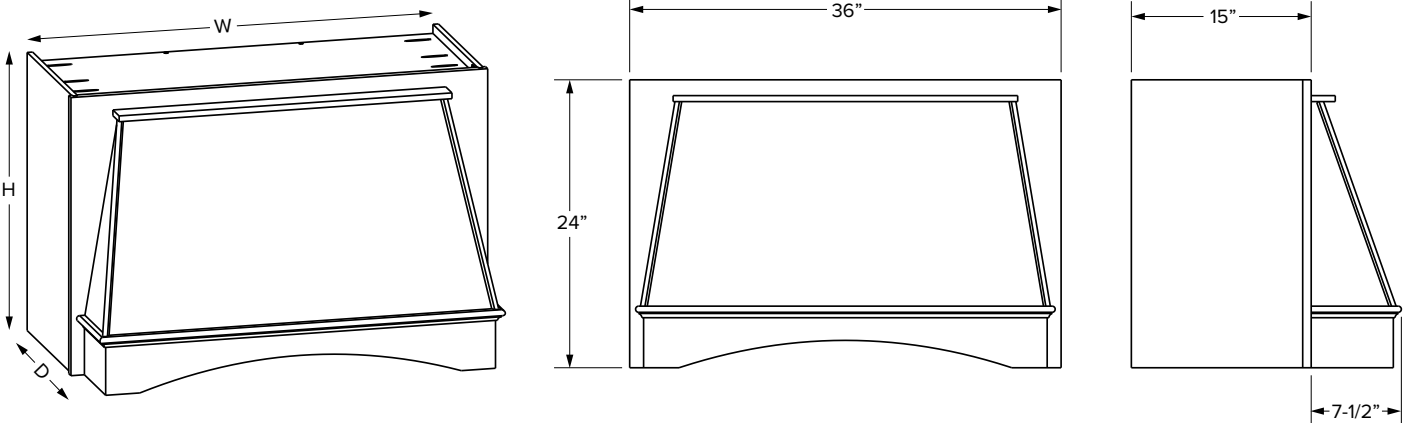

Accessories - Dimensions

Range hoods

	W	H	D	Projection
RHAR36	36"	24"	15"	7-1/2"
RHCL36	36"	24"	15"	7-1/2"

NOTES:
Works with Full & Partial.
The box of these range hoods can be trimmed to size.
Angled hood section can be removed from box and applied separately.
Some assembly required.

RHAR36