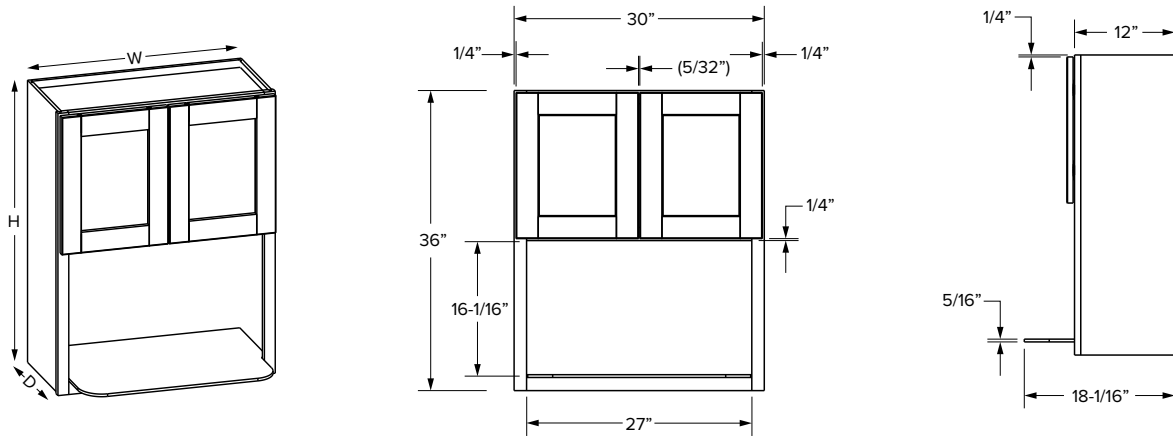

Full Overlay