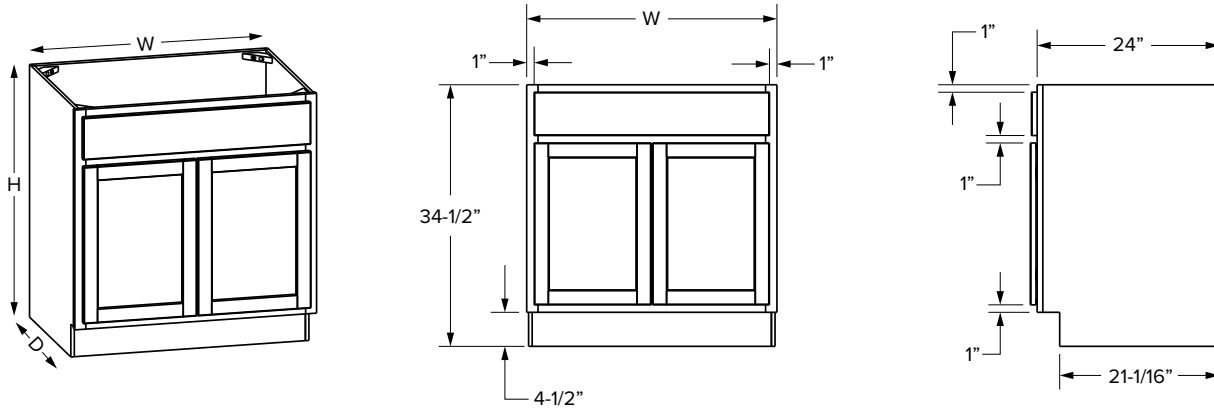

Base Cabinets - Dimensions

Sink base cabinets

Partial Overlay