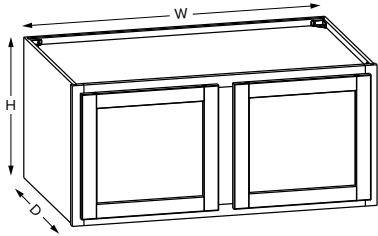

Wall Cabinets - Dimensions

24" Height cabinets

Partial Overlay

18" High