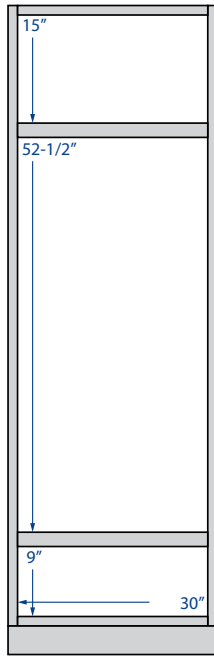

Specialty Cabinets - Openings

OVD3390

Partial Overlay

Full Overlay