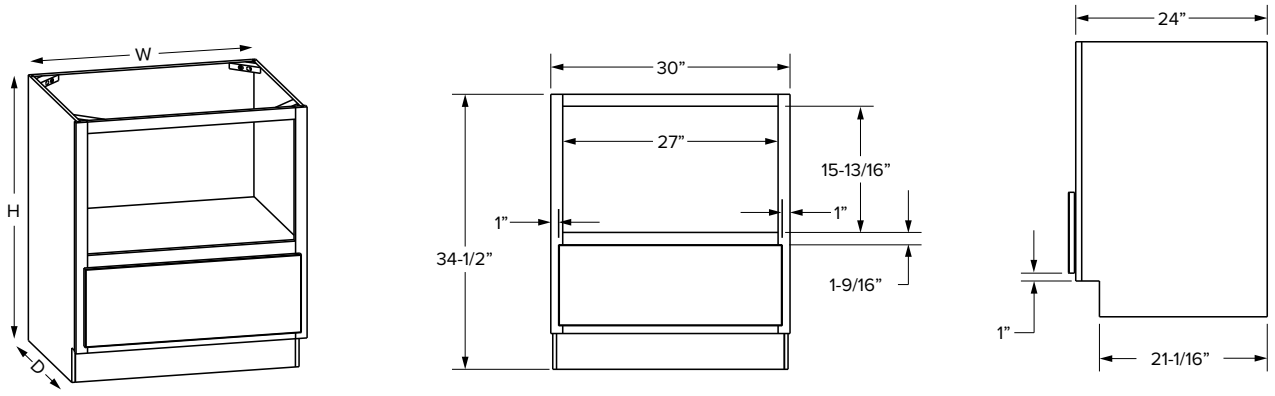

Double oven panel overlay

SKU	W	T	H
OVD33P	32-1/2"	3/4"	55"

**NOTE: Can be trimmed to size
Works with Full & Partial**

Specialty Cabinets - Dimensions

Microwave base cabinets

Partial Overlay

Full Overlay

SKU	W	H	D	# of Drawers	Partial Overlay					
					Opening		Drawer Opening		Drawer Front Size	
					Width	Height	Width	Height	Width	Height
MWB30	30"	34-1/2"	24"	1	27"	15-13/16"	27"	9-1/4"	28-1/32"	10-1/8"