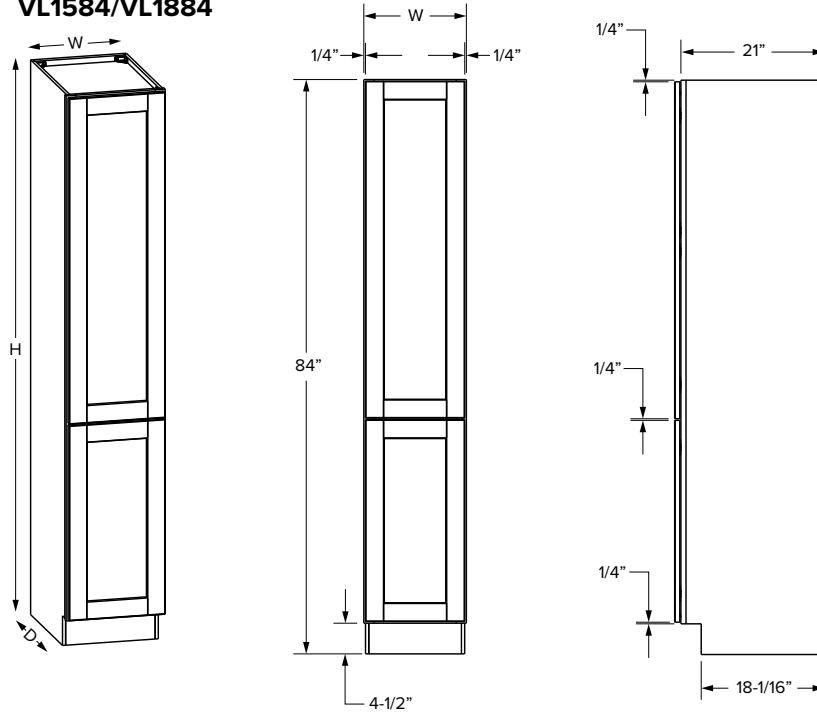

Vanity Cabinets - Dimensions

Linen cabinets

Partial Overlay

VL1584/VL1884

VL2484

SKU	Partial Overlay										
	W	H	D	Shelves	# of Doors	Door Opening			Door Size		
						Width	1 Height	2 Height	Width	1 Height	2 Height
VL1584	15"	84"	21"	6	2	12"	27"	47-1/2"	13-1/32"	48-17/32"	28-1/32"
VL1884	18"	84"	21"	6	2	15"	27"	47-1/2"	16-1/32"	48-17/32"	28-1/32"
VL2484	24"	84"	21"	6	4	21"	27"	47-1/2"	10-27/32"	48-17/32"	28-1/32"

Linen cabinets

Full Overlay

VL1584/VL1884

VL2484

SKU	W	H	D	Shelves	# of Doors	Full Overlay					
						Door Opening			Door Size		
						Width	1 Height	2 Height	Width	1 Height	2 Height
VL1584	15"	84"	21"	6	2	12"	27"	47-1/2"	14-17/32"	49-9/32"	29-17/32"
VL1884	18"	84"	21"	6	2	15"	27"	47-1/2"	17-17/32"	49-9/32"	29-17/32"
VL2484	24"	84"	21"	6	4	21"	27"	47-1/2"	11-11/16"	49-9/32"	29-17/32"