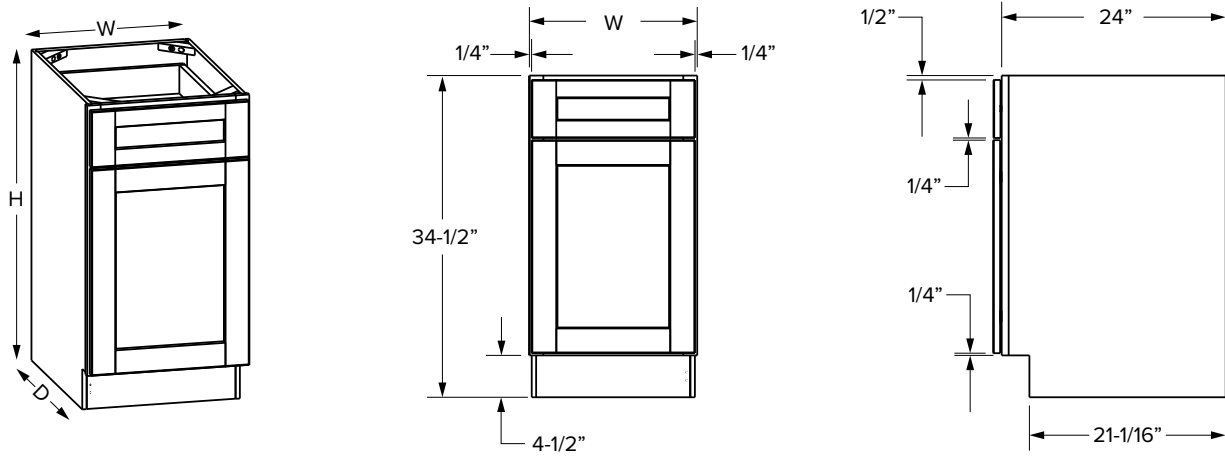

Drawer/door cabinets

Full Overlay - Single Door

Full Overlay - Double Door