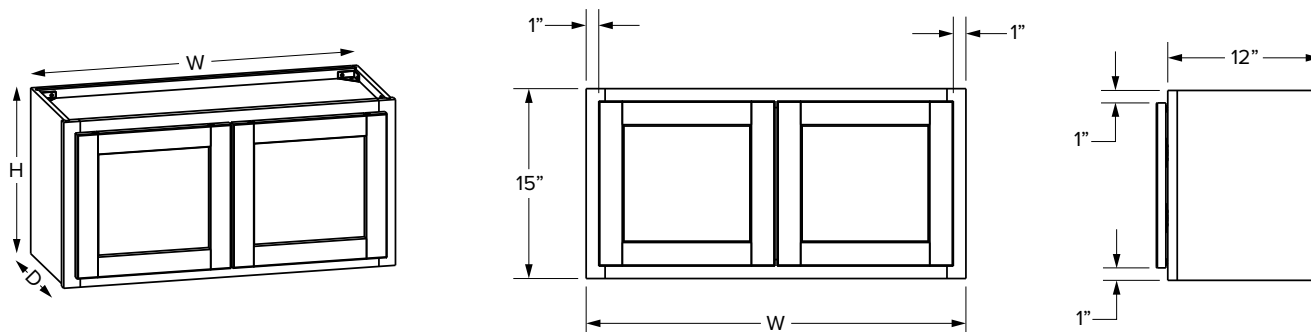

15" Height cabinets

Partial Overlay