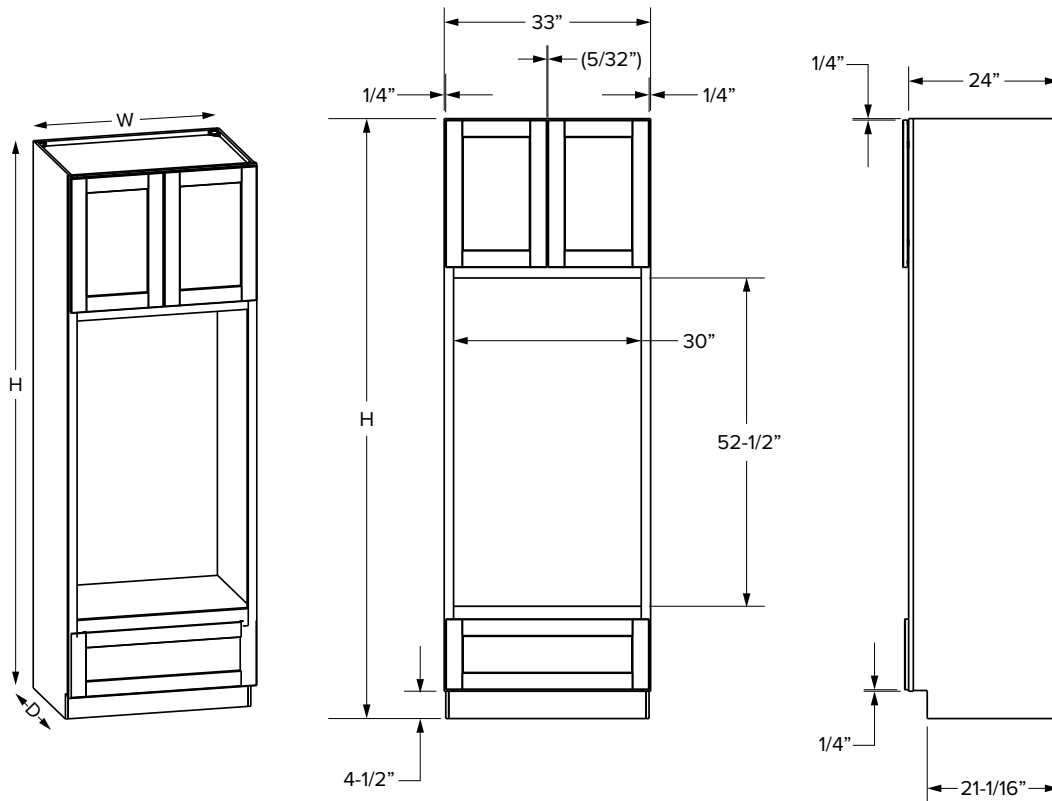

Double oven cabinets

Full Overlay