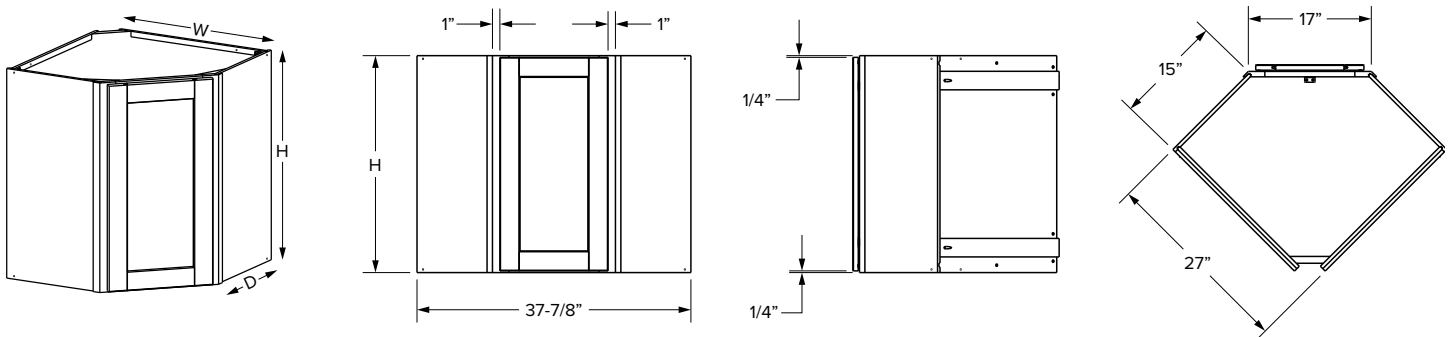

SKU	W	H	D	Shelves	# of Doors	Partial Overlay				Full Overlay			
						Opening		Door		Opening		Door	
						Width	Height	Width	Height	Width	Height	Width	Height
WDC273015	27"	30"	15"	2	1	12-7/16"	27"	13-7/16"	28-1/32"	12-7/16"	27"	14-31/32"	29-17/32"
WDC273615	27"	36"	15"	2	1	12-7/16"	33"	13-7/16"	34-1/32"	12-7/16"	33"	14-31/32"	35-17/32"
WDC274215	27"	42"	15"	3	1	12-7/16"	39"	13-7/16"	40-1/32"	12-7/16"	39"	14-31/32"	41-17/32"