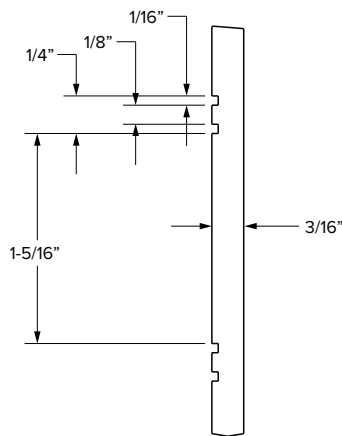

Accessories - Dimensions

Back panel

SKU	T	H	L	Grain
PH3696	3/16"	36"	96"	horizontal
PV3648	3/16"	36"	48"	vertical
PV4896	3/16"	48"	96"	vertical

PV3648/PV4896

PH3696

Back panel - beaded

SKU	T	H	L	Grain
PBBH4896	1/4"	48"	96"	horizontal