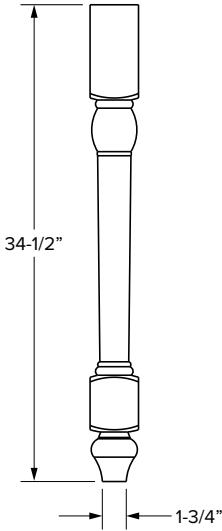

Leg

SKU	W	D	H
DECOLEG	3-1/2"	3-1/2"	34-1/2"
SDECOLEG	3-1/2"	1-5/8"	34-1/2"

DECOLEG

SDECOLEG

Bun foot

SKU	W	D	H
BUNFOOT	3-3/8"	3-1/4"	4-1/2"
HBUNFOOT	3-3/8"	1-11/16"	4-1/2"
TFOOT	3-1/4"	3-1/4"	4-1/2"
HTFOOT	3-1/4"	1-5/8"	4-1/2"