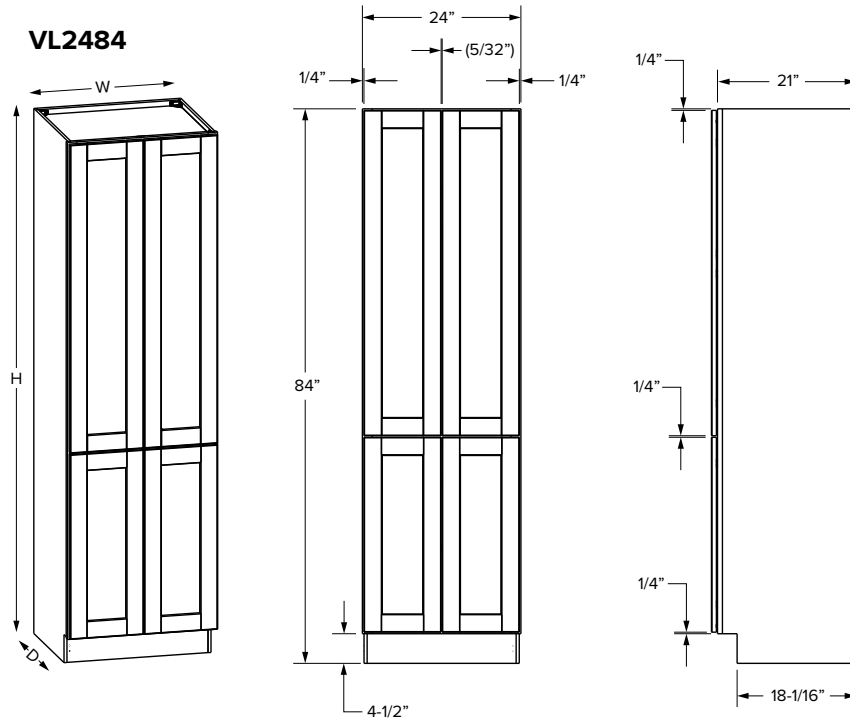

Vanity Cabinets - Dimensions

Linen cabinets

Partial Overlay

VL1584/VL1884

VL2484

SKU	Partial Overlay										
	W	H	D	Shelves	# of Doors	Door Opening			Door Size		
						Width	1 Height	2 Height	Width	1 Height	2 Height
VL1584	15"	84"	21"	6	2	12"	27"	47-1/2"	13-1/32"	48-17/32"	28-1/32"
VL1884	18"	84"	21"	6	2	15"	27"	47-1/2"	16-1/32"	48-17/32"	28-1/32"
VL2484	24"	84"	21"	6	4	21"	27"	47-1/2"	10-27/32"	48-17/32"	28-1/32"

Linen cabinets

Full Overlay

VL1584/VL1884

VL2484

SKU	W	H	D	Shelves	# of Doors	Full Overlay					
						Door Opening			Door Size		
						Width	1 Height	2 Height	Width	1 Height	2 Height
VL1584	15"	84"	21"	6	2	12"	27"	47-1/2"	14-17/32"	49-9/32"	29-17/32"
VL1884	18"	84"	21"	6	2	15"	27"	47-1/2"	17-17/32"	49-9/32"	29-17/32"
VL2484	24"	84"	21"	6	4	21"	27"	47-1/2"	11-11/16"	49-9/32"	29-17/32"