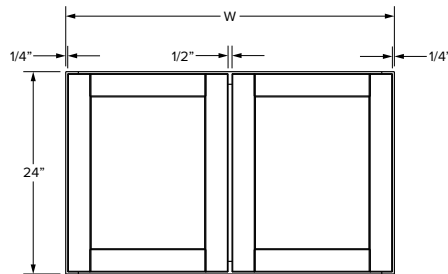

Single Door
 30" Height
 9", 12", 15", 18" or 21" Width

Double Door
 30" Height
 24", 27", 30", 33",
 36", *39" or *42" Width

Single Door
 36" Height
 9", 12", 15", 18" or 21" Width

Double Door
 36" Height
 24", 27", 30", 33",
 36", *39" or *42" Width

Glass door wall cabinets only available in the Full overlay

Diagonal Corner
 30", 36" or 42" Height
 12 or 15" Depth
 24" and 27" Width

Diagonal Corner Glass Door
Matching Interior
 30", 36" or 42" Height
 12 or 15" Depth
 24" and 27" Width

*39" and 42" wide cabinets have a center stile

Wall Cabinets - Dimensions

24" Height cabinets

Partial Overlay

18" High

24" High

Full Overlay

18" High

24" High

SKU	W	H	D	Shelves	# of Doors	Partial Overlay				Full Overlay			
						Opening		Door		Opening		Door	
						Width	Height	Width	Height	Width	Height	Width	Height
W361824	36"	18"	24"	0	2	33"	15"	16-29/32"	16-1/32"	33"	15"	17-11/16"	17-9/16"
W391824*	39"	18"	24"	0	2	16-15/16"	15"	17-17/32"	16-1/32"	16-15/16"	15"	19-1/16"	17-9/16"
W362424	36"	24"	24"	1	2	33"	21"	16-29/32"	21-31/32"	33"	21"	17-11/16"	23-9/16"
W392424*	39"	24"	24"	1	2	16-15/16"	21"	17-17/32"	21-31/32"	16-15/16"	21"	19-1/16"	23-9/16"