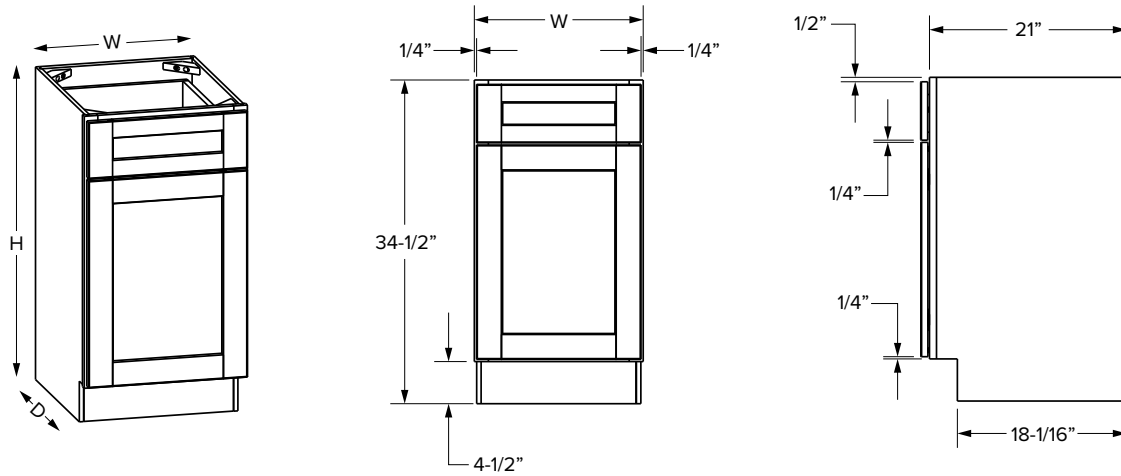

Full Overlay

SKU	W	H	D	# of Doors	# of Drawers	Partial Overlay							
						Door Opening		Drawer Opening		Door Size		Drawer Front Size	
						Width	Height	Width	Height	Width	Height	Width	Height
VB12	12"	34-1/2"	21"	1	1	9"	20-1/2"	9"	5"	10-1/32"	21-11/32"	10-1/32"	5-23/32"
VB15	15"	34-1/2"	21"	1	1	12"	20-1/2"	12"	5"	13-1/32"	21-11/32"	13-1/32"	5-23/32"
VB18	18"	34-1/2"	21"	1	1	15"	20-1/2"	15"	5"	16-1/32"	21-11/32"	16-1/32"	5-23/32"

SKU	W	H	D	# of Doors	# of Drawers	Full Overlay							
						Door Opening		Drawer Opening		Door Size		Drawer Front Size	
						Width	Height	Width	Height	Width	Height	Width	Height
VB12	12"	34-1/2"	21"	1	1	9"	20-1/2"	9"	5"	11-17/32"	22-27/32"	11-17/32"	6-7/32"
VB15	15"	34-1/2"	21"	1	1	12"	20-1/2"	12"	5"	14-17/32"	22-27/32"	14-17/32"	6-7/32"
VB18	18"	34-1/2"	21"	1	1	15"	20-1/2"	15"	5"	17-17/32"	22-27/32"	17-17/32"	6-7/32"