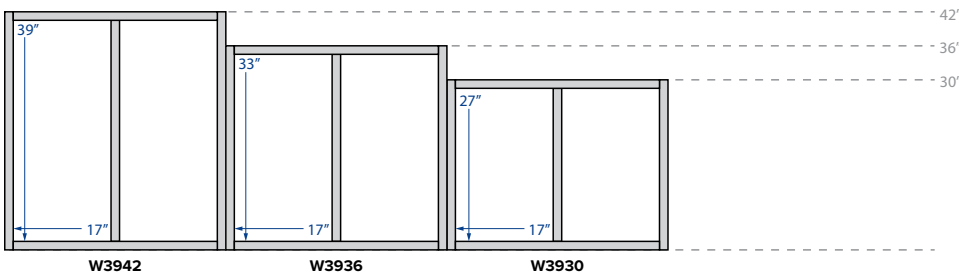

Full Overlay