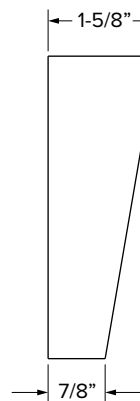

Vanity Cabinets - Dimensions

Drawer / door cabinets

Partial Overlay

Full Overlay

SKU	W	H	D	# of Doors	# of Drawers	Partial Overlay							
						Door Opening		Drawer Opening		Door Size		Drawer Front Size	
						Width	Height	Width	Height	Width	Height	Width	Height
VB12	12"	34-1/2"	21"	1	1	9"	20-1/2"	9"	5"	10-1/32"	21-11/32"	10-1/32"	5-23/32"
VB15	15"	34-1/2"	21"	1	1	12"	20-1/2"	12"	5"	13-1/32"	21-11/32"	13-1/32"	5-23/32"
VB18	18"	34-1/2"	21"	1	1	15"	20-1/2"	15"	5"	16-1/32"	21-11/32"	16-1/32"	5-23/32"

Vanity Cabinets - Dimensions

Three drawer cabinets

Partial Overlay

Full Overlay

SKU	W	H	D	# of Drawers	Partial Overlay							
					Drawer Opening				Drawer Front Size			
					Width	1 Height	2 Height	3 Height	Width	1 Height	2 Height	3 Height
VDB12-3	12"	34-1/2"	21"	3	9"	5"	9-1/4"	9-1/4"	10-1/32"	5-23/32"	10-5/32"	10-5/32"
VDB15-3	15"	34-1/2"	21"	3	12"	5"	9-1/4"	9-1/4"	13-1/32"	5-23/32"	10-5/32"	10-5/32"
VDB18-3	18"	34-1/2"	21"	3	15"	5"	9-1/4"	9-1/4"	16-1/32"	5-23/32"	10-5/32"	10-5/32"
VDB21-3	21"	34-1/2"	21"	3	18"	5"	9-1/4"	9-1/4"	19-1/32"	5-23/32"	10-5/32"	10-5/32"

SKU	W	H	D	# of Drawers	Full Overlay							
					Drawer Opening				Drawer Front Size			
					Width	1 Height	2 Height	3 Height	Width	1 Height	2 Height	3 Height
VDB12-3	12"	34-1/2"	21"	3	9"	5"	9"	9-1/2"	11-17/32"	6-7/32"	11-5/16"	11-5/16"
VDB15-3	15"	34-1/2"	21"	3	12"	5"	9"	9-1/2"	14-17/32"	6-7/32"	11-5/16"	11-5/16"
VDB18-3	18"	34-1/2"	21"	3	15"	5"	9"	9-1/2"	17-17/32"	6-7/32"	11-5/16"	11-5/16"
VDB21-3	21"	34-1/2"	21"	3	18"	5"	9"	9-1/2"	20-17/32"	6-7/32"	11-5/16"	11-5/16"

BUNFOOT

HBUNFOOT

TFOOT

HTFOOT

Accessories - Dimensions

Corbels

SKU	W	D	H
CORBEL-B	4-11/16"	4-11/16"	9-5/8"
CORBEL-LS	3-1/2"	7-3/16"	12"
CORBEL-S	3-3/4"	3-3/4"	6-7/8"

Organizers - rollout trays