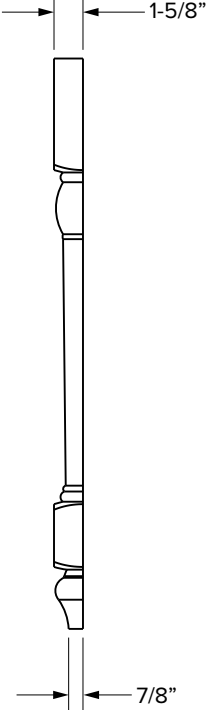

Vanity Cabinets - Dimensions

Drawer / door cabinets

Partial Overlay

Full Overlay

SKU	W	H	D	# of Doors	# of Drawers	Partial Overlay							
						Door Opening		Drawer Opening		Door Size		Drawer Front Size	
						Width	Height	Width	Height	Width	Height	Width	Height
VB12	12"	34-1/2"	21"	1	1	9"	20-1/2"	9"	5"	10-1/32"	21-11/32"	10-1/32"	5-23/32"
VB15	15"	34-1/2"	21"	1	1	12"	20-1/2"	12"	5"	13-1/32"	21-11/32"	13-1/32"	5-23/32"
VB18	18"	34-1/2"	21"	1	1	15"	20-1/2"	15"	5"	16-1/32"	21-11/32"	16-1/32"	5-23/32"

Vanity Cabinets - Dimensions

Three drawer cabinets

Partial Overlay

Full Overlay

SKU	W	H	D	# of Drawers	Partial Overlay							
					Drawer Opening				Drawer Front Size			
					Width	1 Height	2 Height	3 Height	Width	1 Height	2 Height	3 Height
VDB12-3	12"	34-1/2"	21"	3	9"	5"	9-1/4"	9-1/4"	10-1/32"	5-23/32"	10-5/32"	10-5/32"
VDB15-3	15"	34-1/2"	21"	3	12"	5"	9-1/4"	9-1/4"	13-1/32"	5-23/32"	10-5/32"	10-5/32"
VDB18-3	18"	34-1/2"	21"	3	15"	5"	9-1/4"	9-1/4"	16-1/32"	5-23/32"	10-5/32"	10-5/32"
VDB21-3	21"	34-1/2"	21"	3	18"	5"	9-1/4"	9-1/4"	19-1/32"	5-23/32"	10-5/32"	10-5/32"

Vanity Cabinets - Dimensions

Top drawer combo cabinets

Partial Overlay

Full Overlay

SKU	Partial Overlay														
	W	H	D	Door Opening		1 False Front Opening		2 Drawer Opening		Door Size		1 False Front Size		2 Drawer Front Size	
				Width	Height	Width	Height	Width	Height	Width	Height	Width	Height	Width	Height
VBTD36	36"	34-1/2"	21"	32-13/16"	20-1/2"	16-1/8"	5"	7-3/16"	5"	16-29/32"	21-11/32"	15-11/32"	5-23/32"	8-11/32"	5-23/32"
VBTD42*	42"	34-1/2"	21"	17-15/16"	20-1/2"	18-3/4"	5"	8-7/8"	5"	19-1/32"	21-11/32"	17-15/16"	5-23/32"	10-1/32"	5-23/32"
VBTD48*	48"	34-1/2"	21"	20-15/16"	20-1/2"	18-3/4"	5"	11-7/8"	5"	22"	21-11/32"	17-15/16"	5-23/32"	13-1/32"	5-23/32"

Leg

SKU	W	D	H
DECOLEG	3-1/2"	3-1/2"	34-1/2"
SDECOLEG	3-1/2"	1-5/8"	34-1/2"

DECOLEG

SDECOLEG

Bun foot

SKU	W	D	H
BUNFOOT	3-3/8"	3-1/4"	4-1/2"
HBUNFOOT	3-3/8"	1-11/16"	4-1/2"
TFOOT	3-1/4"	3-1/4"	4-1/2"
HTFOOT	3-1/4"	1-5/8"	4-1/2"