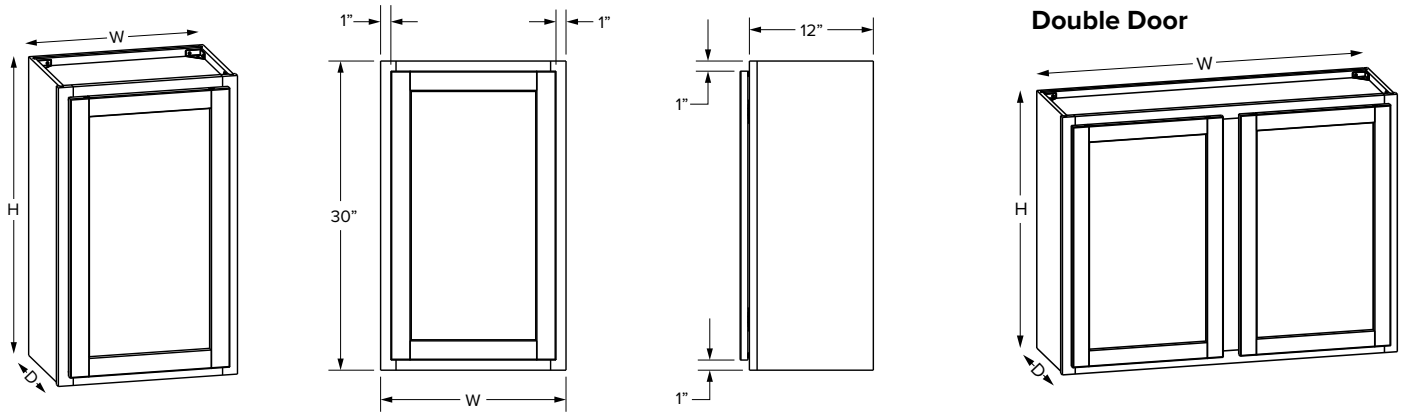

30" Height cabinets

Partial Overlay

Full Overlay