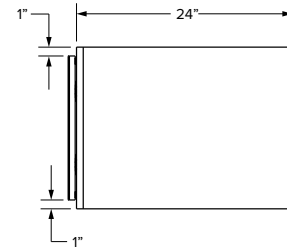

Wall Cabinets - Dimensions

24" Height cabinets

Partial Overlay

18" High