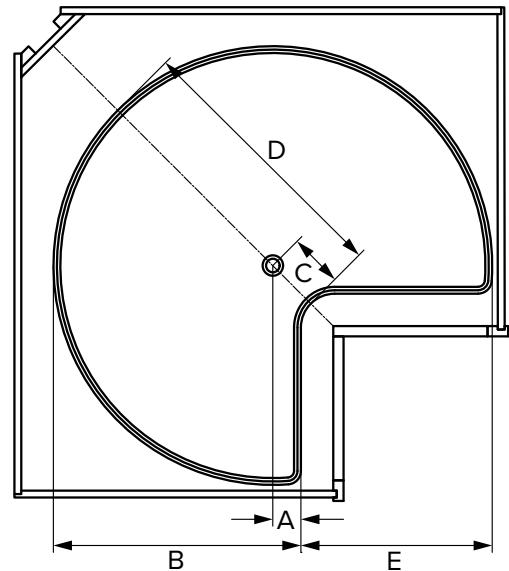

Organizers - lazy susans

SKU	Description	A	B	C	D	E
RTA-MLS28	Polished Chrome	2-1/16"	16-1/16"	3-13/32"	17-13/32"	11-15/16"
RTA-PLS28	White Plastic	2-1/16"	16-1/16"	3-13/32"	17-13/32"	11-15/16"
RTA-WLS28	UV Coated Wood	2-1/16"	16-1/16"	3-13/32"	17-13/32"	11-15/16"