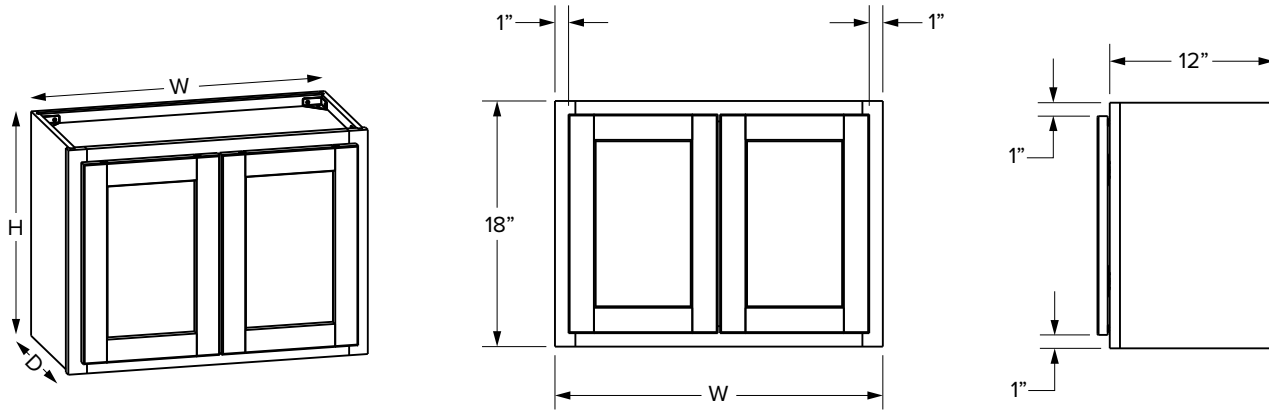

Wall Cabinets - Dimensions

18" Height cabinets

Partial Overlay