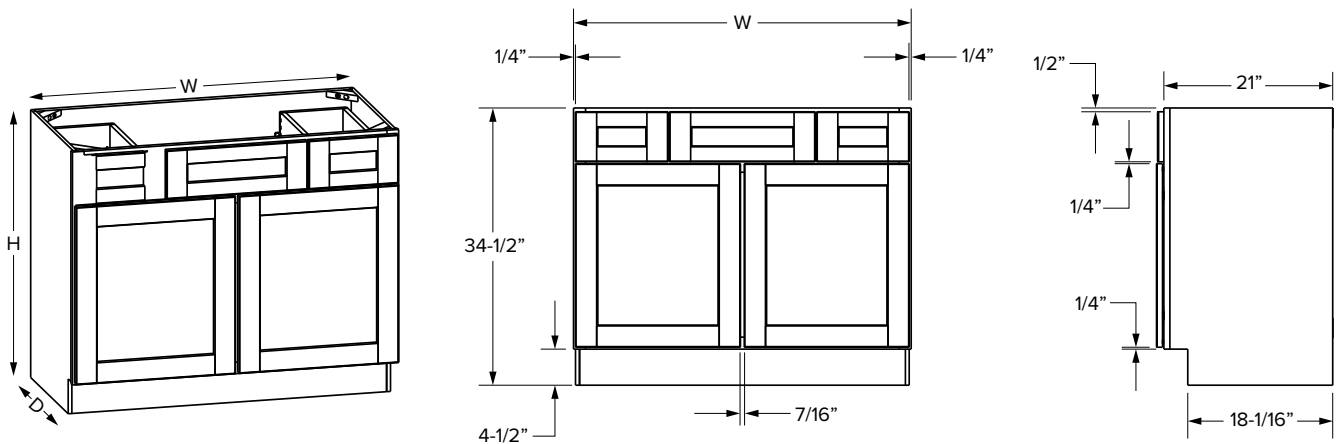

Full Overlay

SKU	Partial Overlay														
	W	H	D	Door Opening		1 False Front Opening		2 Drawer Opening		Door Size		1 False Front Size		2 Drawer Front Size	
				Width	Height	Width	Height	Width	Height	Width	Height	Width	Height	Width	Height
VBTD36	36"	34-1/2"	21"	32-13/16"	20-1/2"	16-1/8"	5"	7-3/16"	5"	16-29/32"	21-11/32"	15-11/32"	5-23/32"	8-11/32"	5-23/32"
VBTD42*	42"	34-1/2"	21"	17-15/16"	20-1/2"	18-3/4"	5"	8-7/8"	5"	19-1/32"	21-11/32"	17-15/16"	5-23/32"	10-1/32"	5-23/32"
VBTD48*	48"	34-1/2"	21"	20-15/16"	20-1/2"	18-3/4"	5"	11-7/8"	5"	22"	21-11/32"	17-15/16"	5-23/32"	13-1/32"	5-23/32"

*42" and 48" wide cabinets have a center stile

SKU	Full Overlay														
	W	H	D	Door Opening		1 False Front Opening		2 Drawer Opening		Door Size		1 False Front Size		2 Drawer Front Size	
				Width	Height	Width	Height	Width	Height	Width	Height	Width	Height	Width	Height
VBTD36	36"	34-1/2"	21"	33"	20-1/2"	13"	5"	7-3/16"	5"	17-11/16"	22-27/32"	15-1/2"	6-7/32"	9-27/32"	6-7/32"
VBTD42*	42"	34-1/2"	21"	17-15/16"	20-1/2"	15-5/8"	5"	8-7/8"	5"	20-17/32"	22-27/32"	18-5/32"	6-7/32"	11-17/32"	6-7/32"
VBTD48*	48"	34-1/2"	21"	20-15/16"	20-1/2"	15-3/4"	5"	11-7/8"	5"	23-17/32"	22-27/32"	18-5/32"	6-7/32"	14-17/32"	6-7/32"

*42" and 48" wide cabinets have a center stile