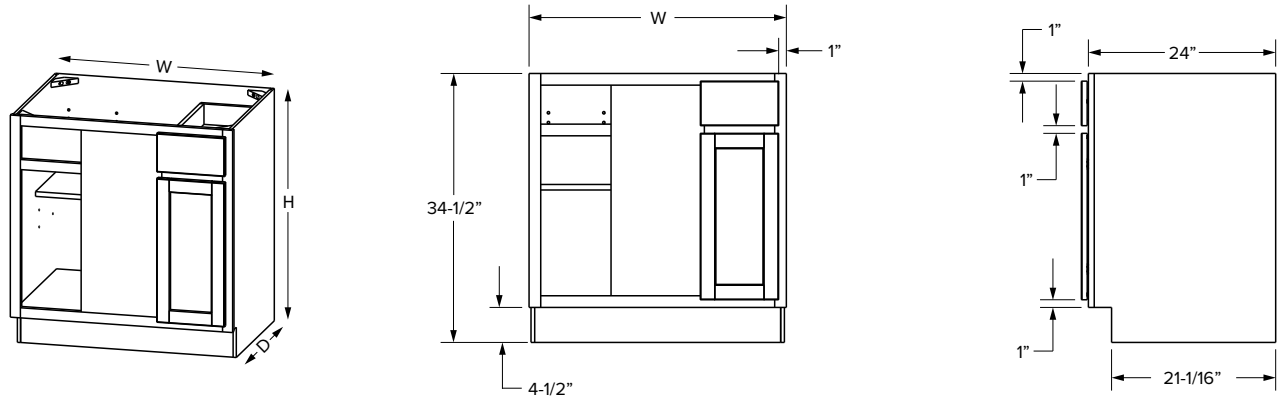

Base Cabinets - Dimensions

Blind corner cabinets

Partial Overlay