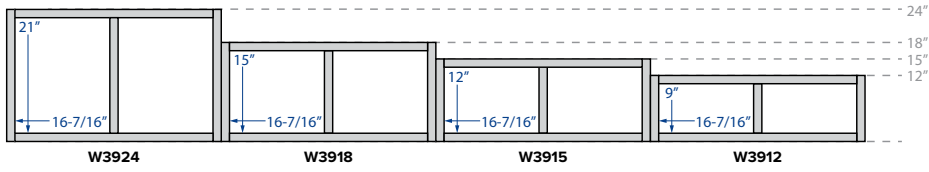

Wall Cabinets - Openings

Partial Overlay