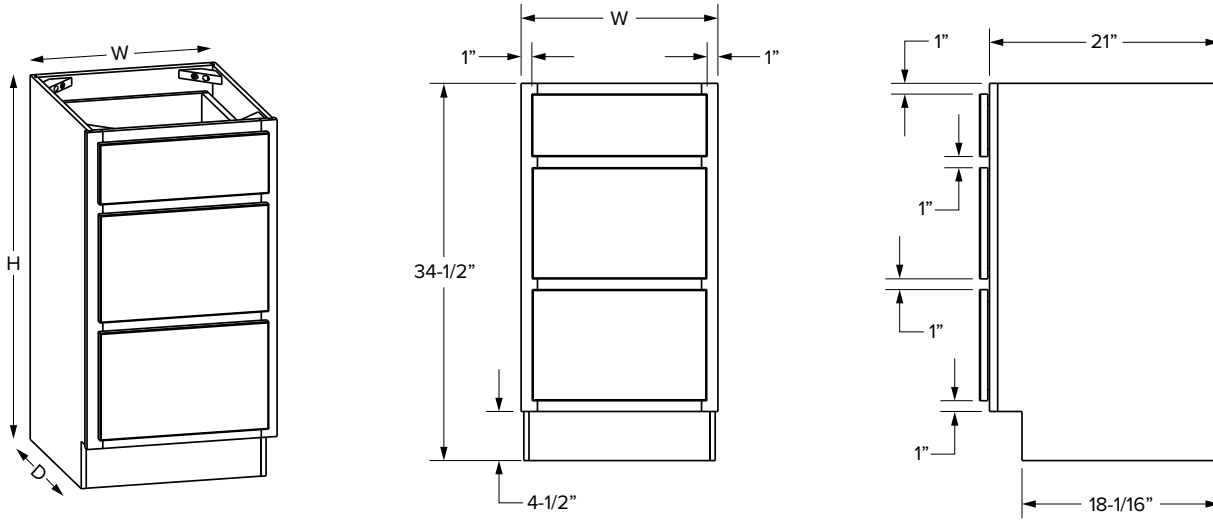

Vanity Cabinets - Dimensions

Three drawer cabinets

Partial Overlay

Full Overlay