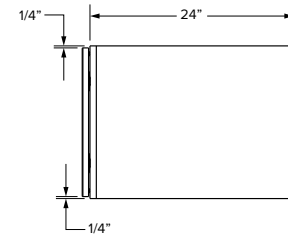

*39" and 42" wide cabinets have a center stile

Wall Cabinets - Dimensions

24" Height cabinets

Partial Overlay

18" High

24" High

Full Overlay

18" High

24" High

SKU	W	H	D	Shelves	# of Doors	Partial Overlay				Full Overlay			
						Opening		Door		Opening		Door	
						Width	Height	Width	Height	Width	Height	Width	Height
W361824	36"	18"	24"	0	2	33"	15"	16-29/32"	16-1/32"	33"	15"	17-11/16"	17-9/16"
W391824*	39"	18"	24"	0	2	16-15/16"	15"	17-17/32"	16-1/32"	16-15/16"	15"	19-1/16"	17-9/16"
W362424	36"	24"	24"	1	2	33"	21"	16-29/32"	21-31/32"	33"	21"	17-11/16"	23-9/16"
W392424*	39"	24"	24"	1	2	16-15/16"	21"	17-17/32"	21-31/32"	16-15/16"	21"	19-1/16"	23-9/16"