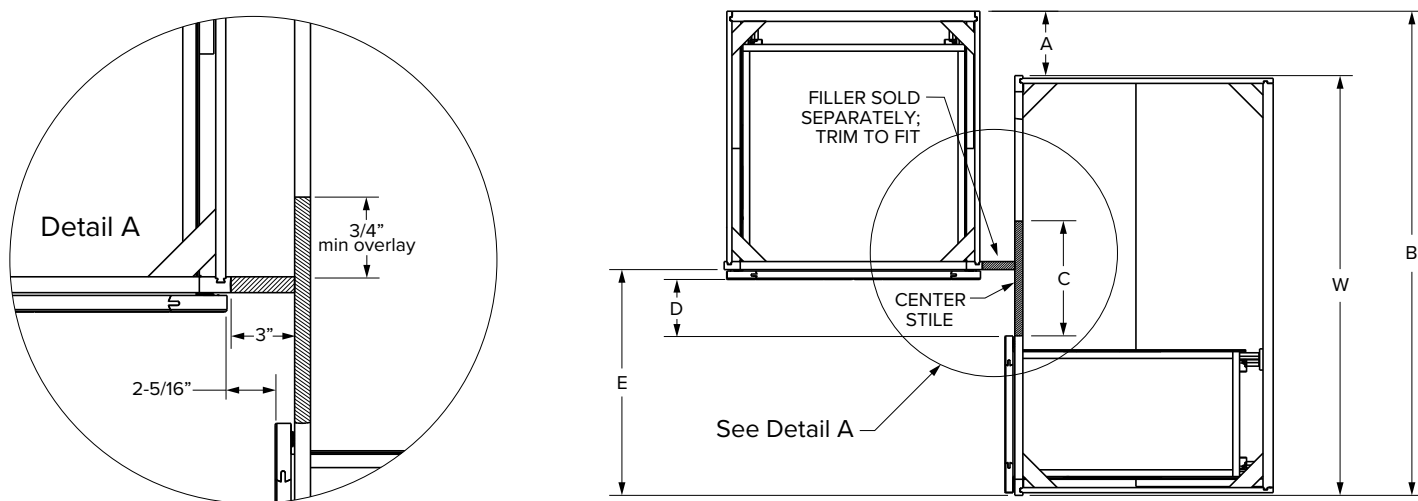

Full Top View

SKU	W	Partial Overlay									
		A		B		C		D		E	
		Min	Max	Min	Max	Min	Max	Min	Max	Min	Max
BBC39-42U	33"	6"	9"	39"	42"	6-3/4"	3-3/4"	3-1/16"	6-1/16"	15"	18"
BBC42-45U	39"	3"	6"	42"	45"	6-3/4"	3-3/4"	3-1/16"	6-1/16"	18"	21"
BBC45-48U	42"	3"	6"	45"	48"	3-3/4"	3/4"	3-1/16"	6-1/16"	21"	24"

SKU	W	Full Overlay									
		A		B		C		D		E	
		Min	Max	Min	Max	Min	Max	Min	Max	Min	Max
BBC39-42U	33"	6"	9"	39"	42"	3-3/4"	6-3/4"	2-5/16"	5-5/16"	15"	18"
BBC42-45U	39"	3"	6"	42"	45"	3-3/4"	6-3/4"	2-5/16"	5-5/16"	18"	21"
BBC45-48U	42"	3"	6"	45"	48"	3/4"	3-3/4"	2-5/16"	5-5/16"	21"	24"