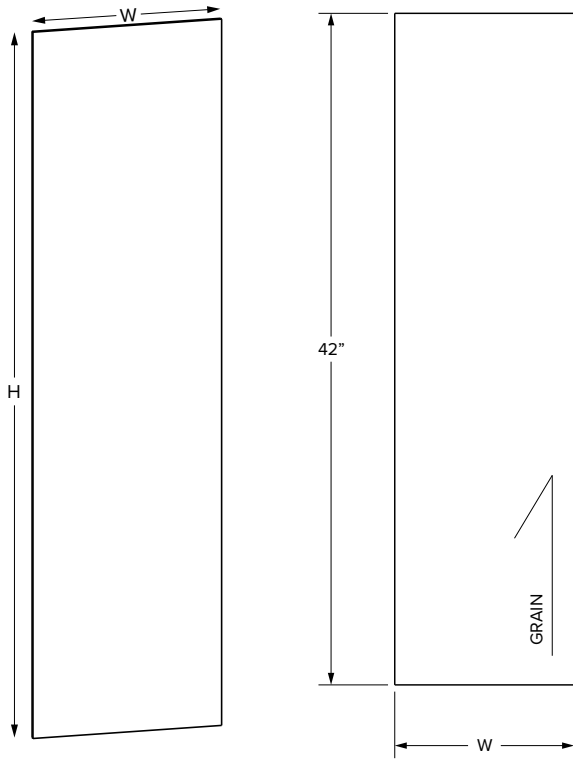

Accessories - Dimensions

Wall end panel

SKU	T	W	H	Grain
WEP1242	1/4"	11-1/4"	42"	vertical
WEP1542	1/4"	14-1/4"	42"	vertical