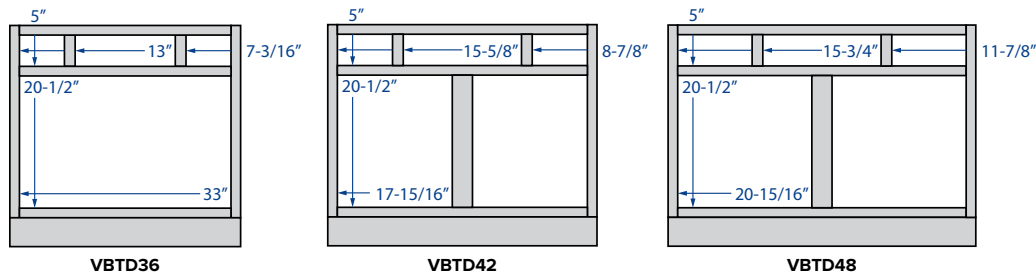

Partial Overlay

MWB30

Full Overlay

MWB30

Vanity Cabinets - Openings

Partial Overlay

Full Overlay

Partial Overlay

Full Overlay

Partial Overlay

Full Overlay

Partial Overlay

Full Overlay

Wall Cabinets - Dimensions

12" Height cabinets

Partial Overlay