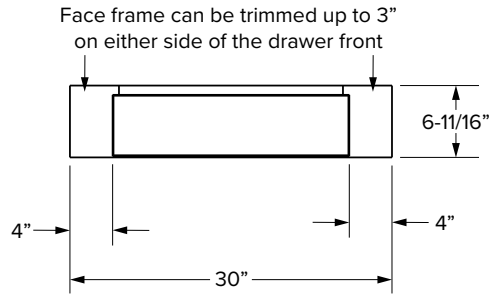

RHAR36

RHCL36

Knee drawer

SKU	Partial Overlay			Full Overlay		
	W	H	D	W	H	D
KD30	30"	6-11/16"	21"	30"	6-11/16"	21"

Partial Overlay

Full Overlay

Accessories - Dimensions

Plate rack