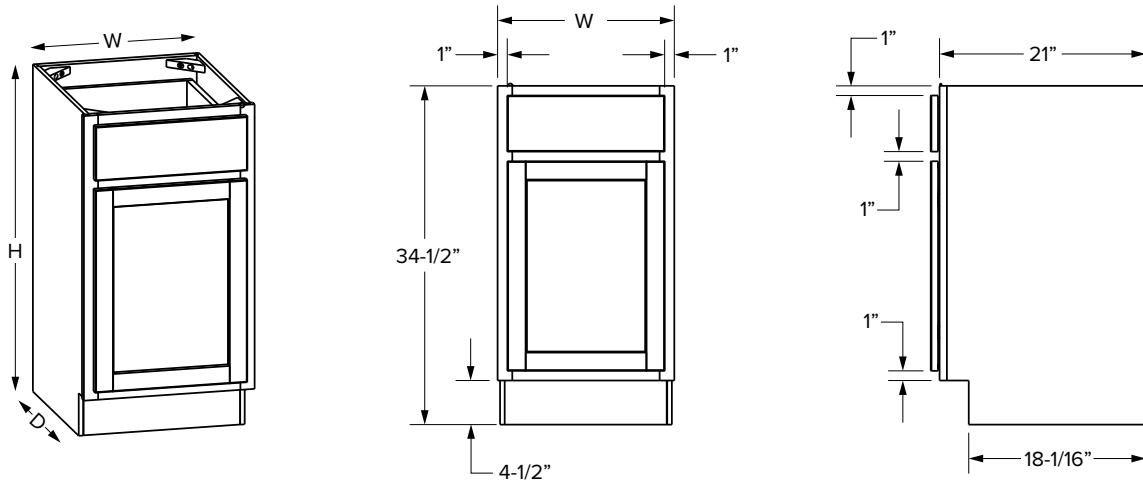

Vanity Cabinets - Dimensions

Drawer / door cabinets

Partial Overlay