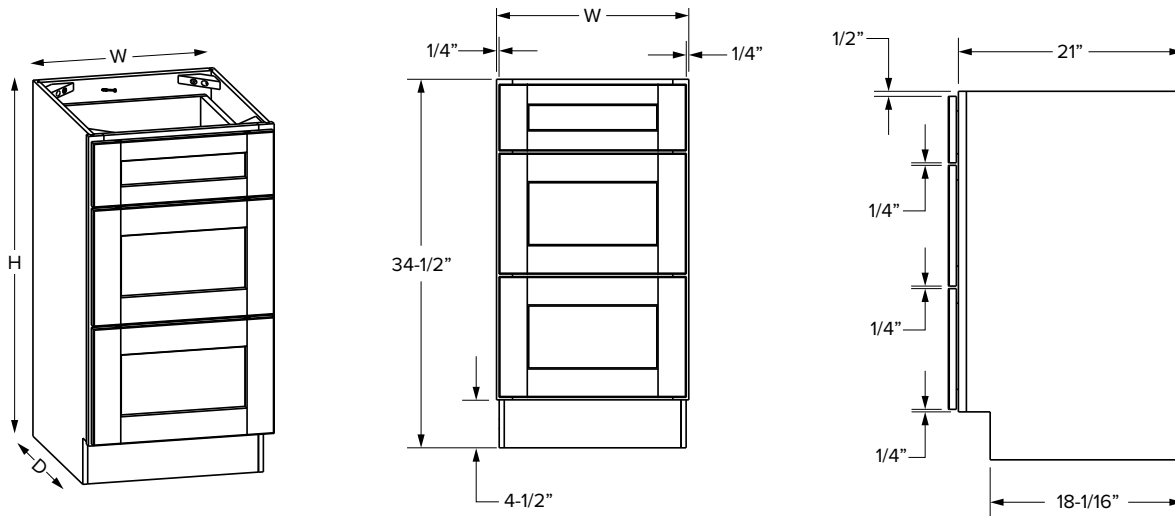

SKU	W	H	D	# of Drawers	Partial Overlay							
					Drawer Opening				Drawer Front Size			
					Width	1 Height	2 Height	3 Height	Width	1 Height	2 Height	3 Height
VDB12-3	12"	34-1/2"	21"	3	9"	5"	9-1/4"	9-1/4"	10-1/32"	5-23/32"	10-5/32"	10-5/32"
VDB15-3	15"	34-1/2"	21"	3	12"	5"	9-1/4"	9-1/4"	13-1/32"	5-23/32"	10-5/32"	10-5/32"
VDB18-3	18"	34-1/2"	21"	3	15"	5"	9-1/4"	9-1/4"	16-1/32"	5-23/32"	10-5/32"	10-5/32"
VDB21-3	21"	34-1/2"	21"	3	18"	5"	9-1/4"	9-1/4"	19-1/32"	5-23/32"	10-5/32"	10-5/32"

SKU	W	H	D	# of Drawers	Full Overlay							
					Drawer Opening				Drawer Front Size			
					Width	1 Height	2 Height	3 Height	Width	1 Height	2 Height	3 Height
VDB12-3	12"	34-1/2"	21"	3	9"	5"	9"	9-1/2"	11-17/32"	6-7/32"	11-5/16"	11-5/16"
VDB15-3	15"	34-1/2"	21"	3	12"	5"	9"	9-1/2"	14-17/32"	6-7/32"	11-5/16"	11-5/16"
VDB18-3	18"	34-1/2"	21"	3	15"	5"	9"	9-1/2"	17-17/32"	6-7/32"	11-5/16"	11-5/16"
VDB21-3	21"	34-1/2"	21"	3	18"	5"	9"	9-1/2"	20-17/32"	6-7/32"	11-5/16"	11-5/16"