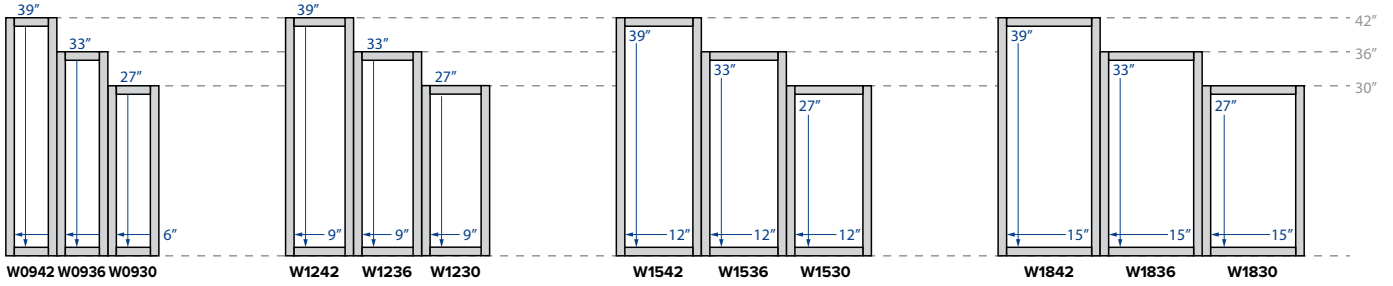

Two Double Door
48" Width

**Double Door and
Double Drawer**
36", 42" or 48" Width

**Double Door and
Six Drawer**
60" Width

**Two Double Door and
Triple Drawer**
60" Width

Wall Cabinets - Openings

Partial Overlay