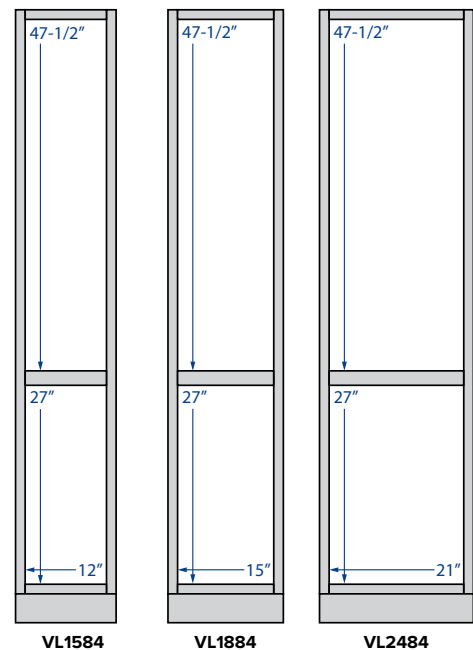

Single Door
 42" Height
 9", 12", 15", 18" or 21" Width

Double Door
 42" Height
 24", 27", 30", 33",
 36", *39" or *42" Width

Single & Double Glass Door
Matching Interior
 30" Height
 15", 18", 30" or 36" Width

Single & Double Glass Door
Matching Interior
 36" Height
 15", 18", 30" or 36" Width

Single & Double Glass Door
Matching Interior
 42" Height
 15", 18", 30" or 36" Width

Wall End Single Door
 30", 36" or 42" Height
 12" Width

Full Overlay

Partial Overlay

Full Overlay

Partial Overlay

Full Overlay

Wall Cabinets - Dimensions

12" Height cabinets

Partial Overlay

Full Overlay

SKU	W	H	D	Shelves	# of Doors	Partial Overlay				Full Overlay			
						Opening		Door		Opening		Door	
						Width	Height	Width	Height	Width	Height	Width	Height
W3012	30"	12"	12"	0	2	27"	9"	13-29/32"	9-31/32"	27"	9"	14-11/16"	11-17/32"
W3312	33"	12"	12"	0	2	30"	9"	15-13/32"	9-31/32"	30"	9"	16-3/16"	11-17/32"
W3612	36"	12"	12"	0	2	33"	9"	16-29/32"	9-31/32"	33"	9"	17-11/16"	11-17/32"
W3912*	39"	12"	12"	0	2	16-7/16"	9"	17-17/32"	9-31/32"	17"	9"	19-1/16"	11-17/32"