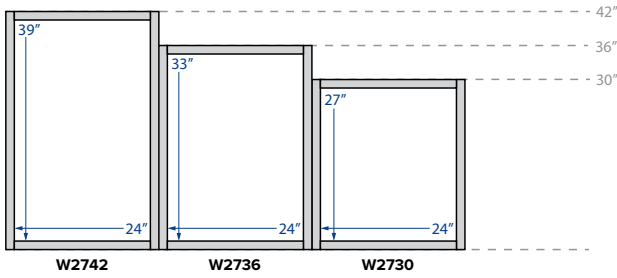

Single Door
12" Width

**Single Door
and Drawer**
12", 15" or 18" Width

Double Door
24", 27", 30", 33"
or 36" Width

**Double Door
Center Stile**
42" Width

Triple Drawer
12", 15", 18" and
21" Width

**Linen Single &
Double Door**
84" (6 shelves)
Single - 15" and 18" Width
Double - 24" Width

Two Double Door
48" Width

**Double Door and
Double Drawer**
36", 42" or 48" Width

**Double Door and
Six Drawer**
60" Width

**Two Double Door and
Triple Drawer**
60" Width

Wall Cabinets - Openings

Partial Overlay