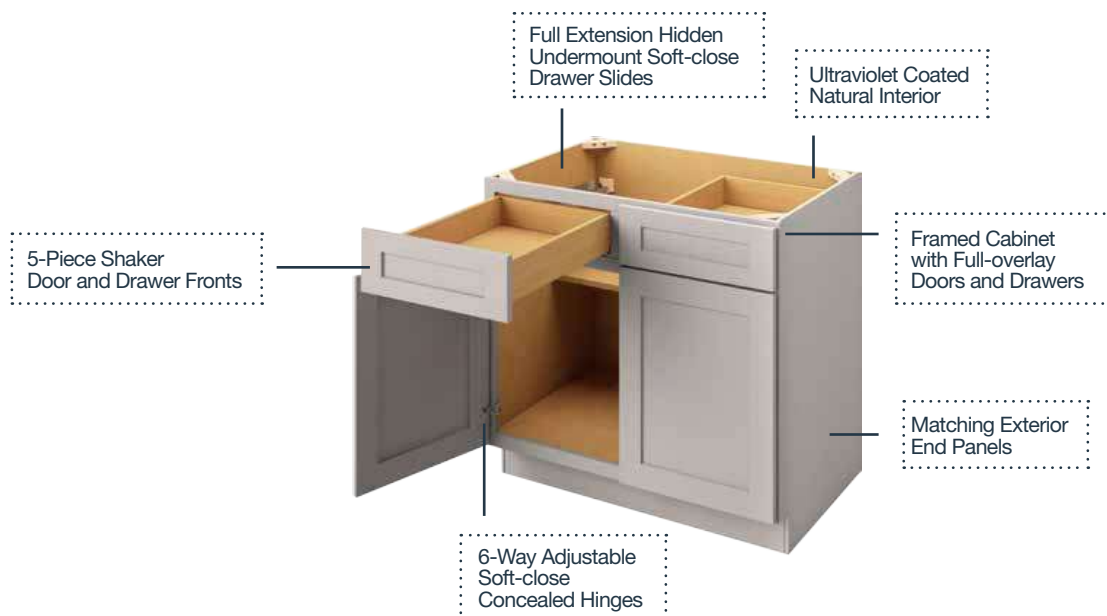

Presents

**Made
4U**
— Silver Series —