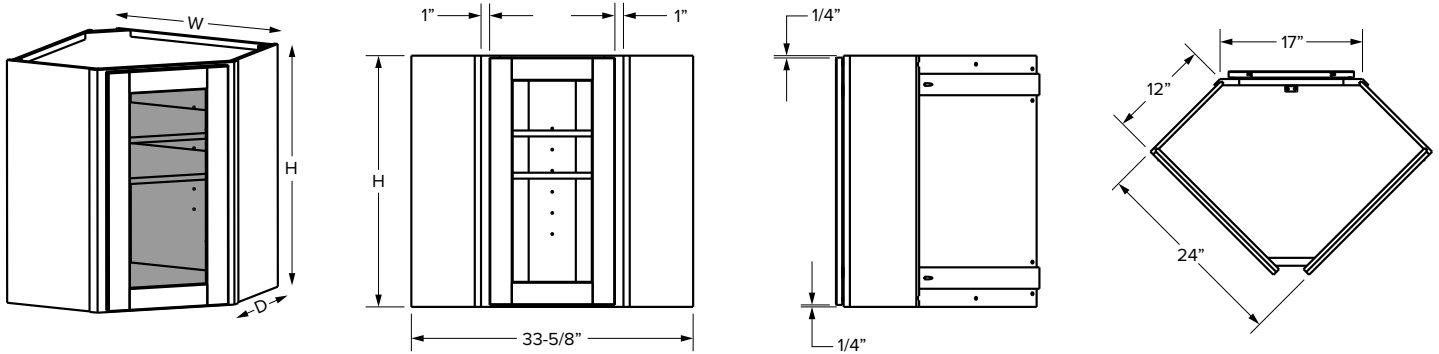

Wall Cabinets - Dimensions

Diagonal corner glass door cabinets

Full Overlay - 24" Wide

Full Overlay - 27" Wide