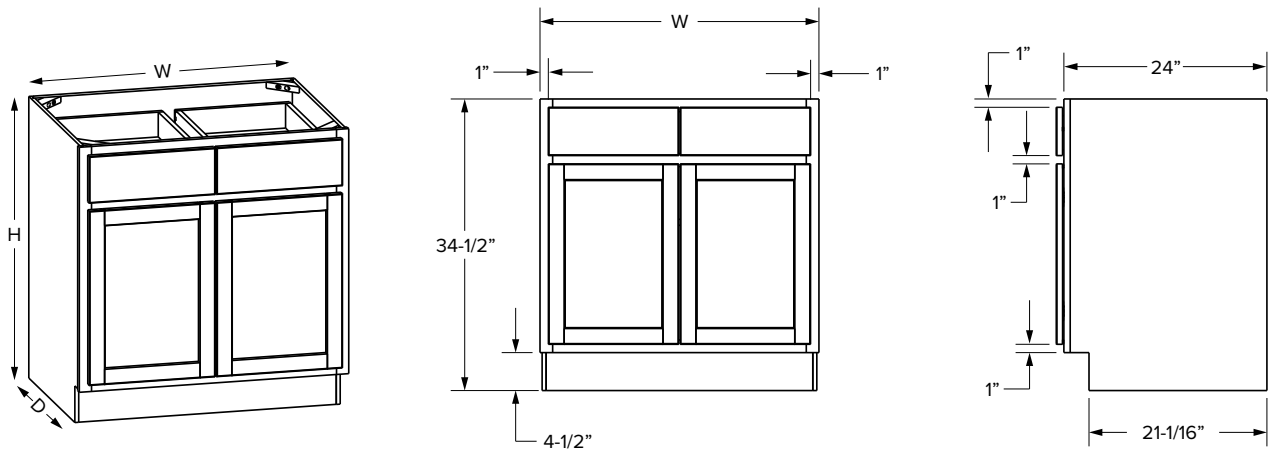

Partial Overlay - Double Door

SKU	Partial Overlay													
	W	H	D	# of Doors	# of Drawers	Door Opening		Drawer Opening		Door Size		Drawer Front Size		
						Width	Height	Width	Height	Width	Height	Width	Height	
B12	12"	34-1/2"	24"	1	1	9"	20-1/2"	9"	5"	10-1/32"	21-11/32"	10-1/32"	5-23/32"	
B15	15"	34-1/2"	24"	1	1	12"	20-1/2"	12"	5"	13-1/32"	21-11/32"	13-1/32"	5-23/32"	
B18	18"	34-1/2"	24"	1	1	15"	20-1/2"	15"	5"	16-1/32"	21-11/32"	16-1/32"	5-23/32"	
B21	21"	34-1/2"	24"	1	1	18"	20-1/2"	18"	5"	19-1/32"	21-11/32"	19-1/32"	5-23/32"	
B24	24"	34-1/2"	24"	2	1	21"	20-1/2"	21"	5"	10-15/16"	21-11/32"	22-1/16"	5-23/32"	
B27	27"	34-1/2"	24"	2	1	24"	20-1/2"	24"	5"	12-13/32"	21-11/32"	25-1/32"	5-23/32"	
B30	30"	34-1/2"	24"	2	1	27"	20-1/2"	27"	5"	13-29/32"	21-11/32"	28-1/32"	5-23/32"	
B33	33"	34-1/2"	24"	2	2	30"	20-1/2"	14-5/16"	5"	15-13/32"	21-11/32"	15-13/32"	5-23/32"	
B36	36"	34-1/2"	24"	2	2	33"	20-1/2"	15-13/16"	5"	16-29/32"	21-11/32"	16-29/32"	5-23/32"	
B39*	39"	34-1/2"	24"	2	2	16-7/16"	20-1/2"	16-7/16"	5"	17-17/32"	21-11/32"	17-17/32"	5-23/32"	
B42*	42"	34-1/2"	24"	2	2	17-15/16"	20-1/2"	17-15/16"	5"	19-1/32"	21-11/32"	19-1/32"	5-23/32"	

*39" and 42" wide cabinets have a center stile