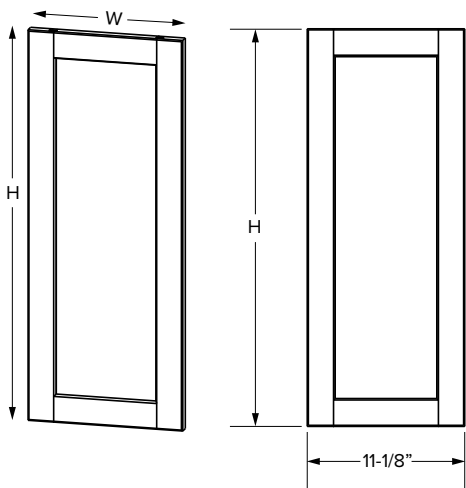

Calandria - WDEP