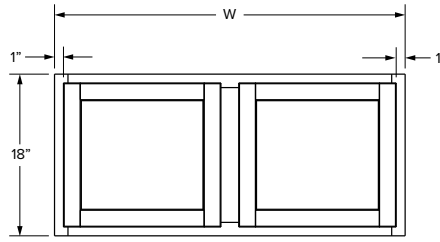

Wall Cabinets - Dimensions

24" Height cabinets

Partial Overlay

18" High