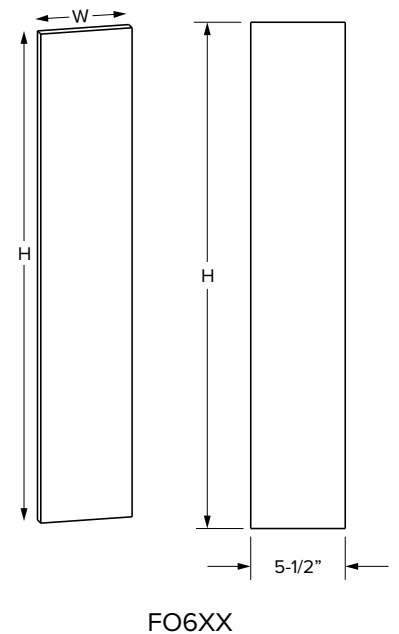

Base Filler

SKU	T	W	H
BF3	3/4"	3"	34-1/2"
BF6	3/4"	6"	34-1/2"