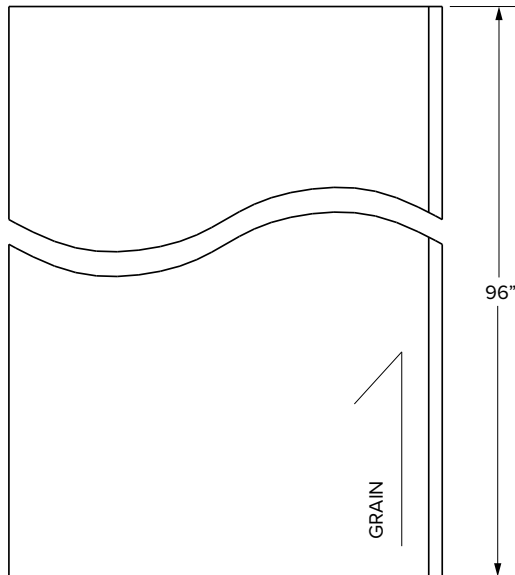

Refrigerator end panel

SKU	W	D	H	Grain
REP24-.75	3/4"	24"	96"	vertical
REP24-1.5	1-1/2"	24"	96"	vertical
REP30-.75	3/4"	30"	96"	vertical
REP30-1.5	1-1/2"	30"	96"	vertical