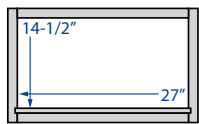

Specialty Cabinets - Openings

MWC3018

Partial Overlay

Full Overlay