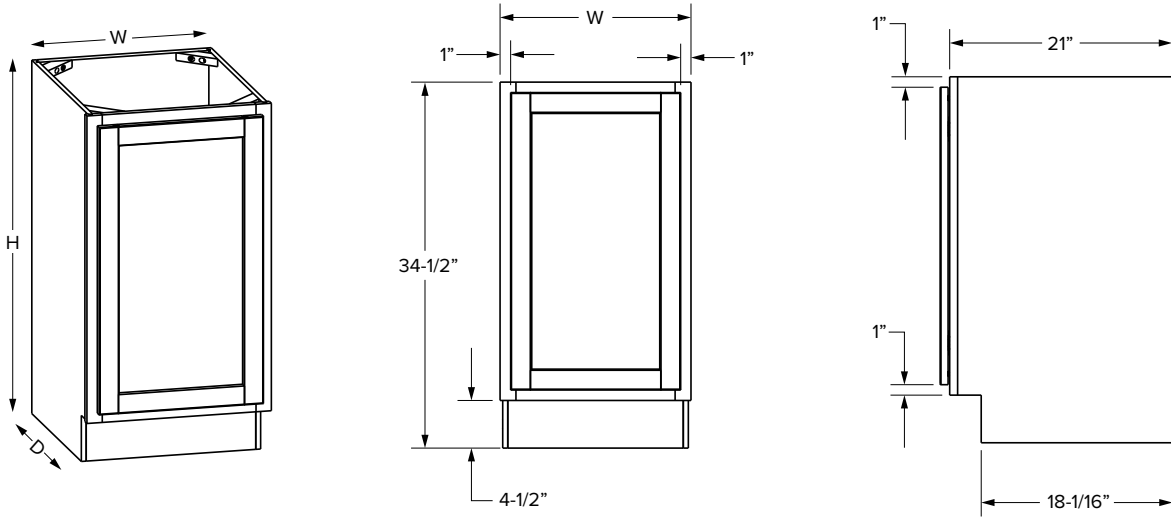

SKU	W	H	D
MWC3018	30"	18"	12"

NOTE: Works with Full & Partial

Vanity Cabinets - Dimensions

Full height cabinets

Partial Overlay

Full Overlay

SKU	W	H	D	# of Doors	Partial Overlay				Full Overlay			
					Opening		Door Size		Opening		Door Size	
					Width	Height	Width	Height	Width	Height	Width	Height
VFH12	12"	34-1/2"	21"	1	9"	27"	10-1/32"	28-1/32"	9"	27"	11-17/32"	29-9/32"