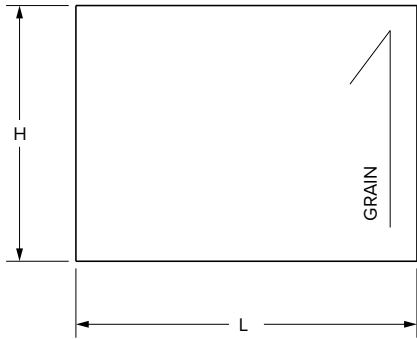

Accessories - Dimensions

Back panel

SKU	T	H	L	Grain
PH3696	3/16"	36"	96"	horizontal
PV3648	3/16"	36"	48"	vertical
PV4896	3/16"	48"	96"	vertical

PV3648/PV4896