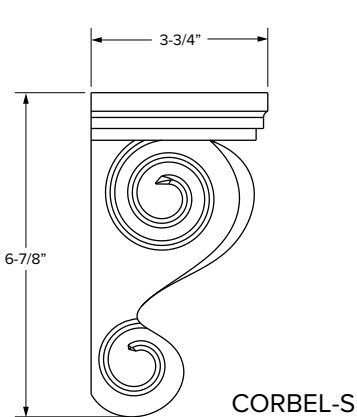

BUNFOOT

HBUNFOOT

TFOOT

HTFOOT

Accessories - Dimensions

Corbels

SKU	W	D	H
CORBEL-B	4-11/16"	4-11/16"	9-5/8"
CORBEL-LS	3-1/2"	7-3/16"	12"
CORBEL-S	3-3/4"	3-3/4"	6-7/8"

Organizers - rollout trays