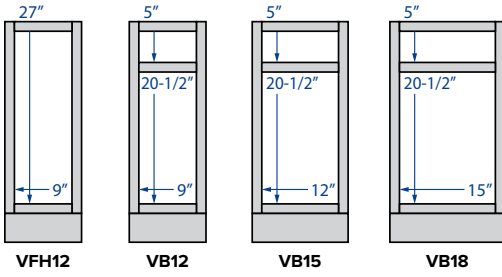

Single Door
 30" Height
 9", 12", 15", 18" or 21" Width

Double Door
 30" Height
 24", 27", 30", 33",
 36", *39" or *42" Width

Single Door
 36" Height
 9", 12", 15", 18" or 21" Width

Double Door
 36" Height
 24", 27", 30", 33",
 36", *39" or *42" Width

Partial Overlay

MWB30

Full Overlay

MWB30

Vanity Cabinets - Openings

Partial Overlay

Full Overlay

Partial Overlay

Full Overlay

Partial Overlay

Full Overlay

Partial Overlay

Full Overlay

Wall Cabinets - Dimensions

12" Height cabinets

Partial Overlay

Full Overlay

SKU	W	H	D	Shelves	# of Doors	Partial Overlay				Full Overlay			
						Opening		Door		Opening		Door	
						Width	Height	Width	Height	Width	Height	Width	Height
W3012	30"	12"	12"	0	2	27"	9"	13-29/32"	9-31/32"	27"	9"	14-11/16"	11-17/32"
W3312	33"	12"	12"	0	2	30"	9"	15-13/32"	9-31/32"	30"	9"	16-3/16"	11-17/32"
W3612	36"	12"	12"	0	2	33"	9"	16-29/32"	9-31/32"	33"	9"	17-11/16"	11-17/32"
W3912*	39"	12"	12"	0	2	16-7/16"	9"	17-17/32"	9-31/32"	17"	9"	19-1/16"	11-17/32"