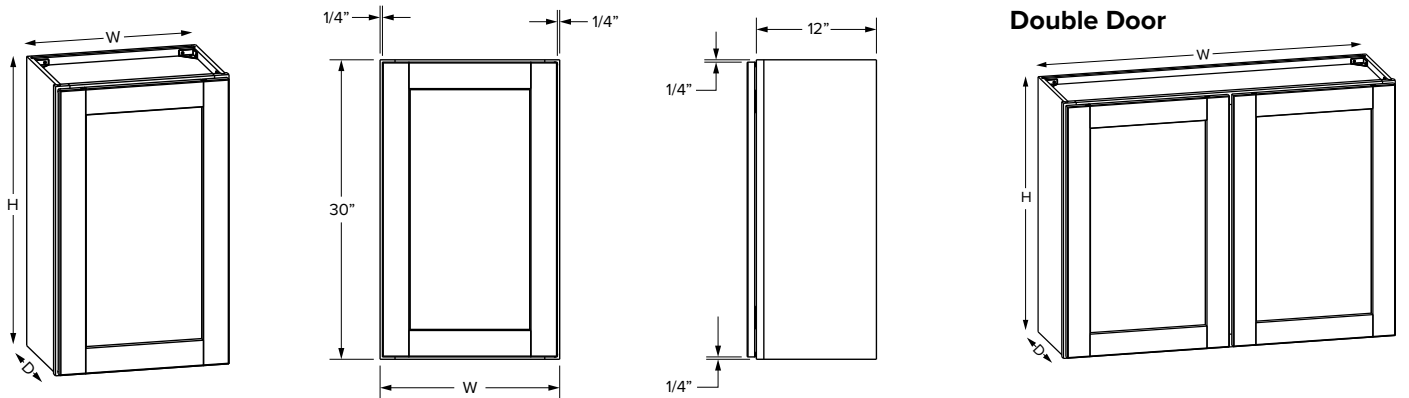

SKU	W	H	D	Shelves	# of Doors	Partial Overlay				Full Overlay			
						Opening		Door		Opening		Door	
						Width	Height	Width	Height	Width	Height	Width	Height
W0930	9"	30"	12"	2	1	6"	27"	7-1/32"	28-1/32"	6"	27"	8-17/32"	29-17/32"
W1230	12"	30"	12"	2	1	9"	27"	10-1/32"	28-1/32"	9"	27"	11-17/32"	29-17/32"
W1530	15"	30"	12"	2	1	12"	27"	13-1/32"	28-1/32"	12"	27"	14-17/32"	29-17/32"
W1830	18"	30"	12"	2	1	15"	27"	16-1/32"	28-1/32"	15"	27"	17-17/32"	29-17/32"
W2130	21"	30"	12"	2	1	18"	27"	19-1/32"	28-1/32"	18"	27"	20-17/32"	29-17/32"
W2430	24"	30"	12"	2	2	21"	27"	10-15/16"	28-1/32"	21"	27"	11-11/16"	29-17/32"
W2730	27"	30"	12"	2	2	24"	27"	12-7/16"	28-1/32"	24"	27"	13-3/16"	29-17/32"
W3030	30"	30"	12"	2	2	27"	27"	13-29/32"	28-1/32"	27"	27"	14-11/16"	29-17/32"
W3330	33"	30"	12"	2	2	30"	27"	15-13/32"	28-1/32"	30"	27"	16-3/16"	29-17/32"
W3630	36"	30"	12"	2	2	33"	27"	16-29/32"	28-1/32"	33"	27"	17-11/16"	29-17/32"
W3930*	39"	30"	12"	2	2	16-7/16"	27"	17-17/32"	28-1/32"	17"	27"	19-1/32"	29-17/32"
W4230*	42"	30"	12"	2	2	17-15/16"	27"	19-1/32"	28-1/32"	18-1/2"	27"	20-17/32"	29-17/32"

*39" and 42" wide cabinets have a center stile