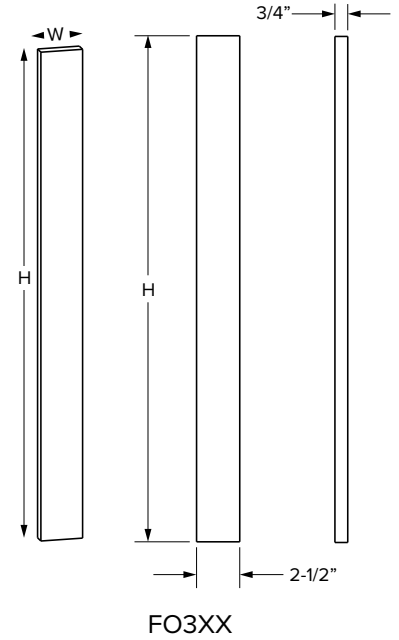

Filler - overlay

SKU	W	T	H
FO330	2-1/2"	3/4"	29-1/2"
FO336	2-1/2"	3/4"	35-1/2"
FO342	2-1/2"	3/4"	41-1/2"
FO396	2-1/2"	3/4"	95-1/2"
FO630	5-1/2"	3/4"	29-1/2"
FO636	5-1/2"	3/4"	35-1/2"
FO642	5-1/2"	3/4"	41-1/2"

Fillers can be cut to length