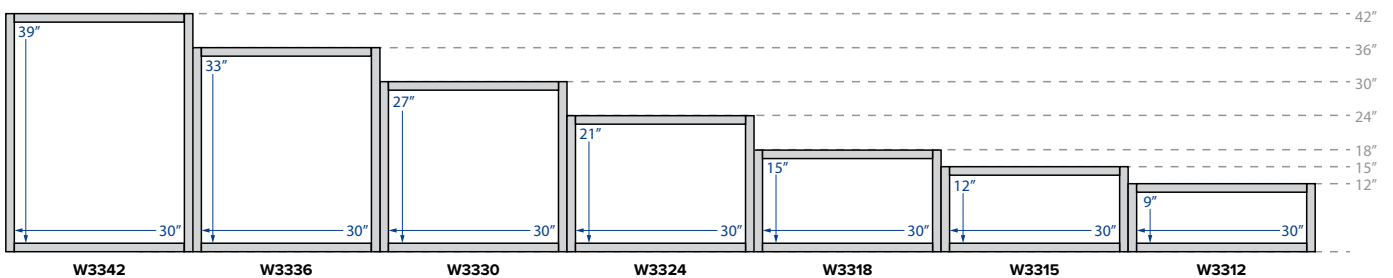

Glass door wall cabinets only available in the Full overlay

Diagonal Corner
 30", 36" or 42" Height
 12 or 15" Depth
 24" and 27" Width

Diagonal Corner Glass Door
Matching Interior
 30", 36" or 42" Height
 12 or 15" Depth
 24" and 27" Width

Single Door
12" Width

**Single Door
and Drawer**
12", 15" or 18" Width

Double Door
24", 27", 30", 33"
or 36" Width

**Double Door
Center Stile**
42" Width

Triple Drawer
12", 15", 18" and
21" Width

**Linen Single &
Double Door**
84" (6 shelves)
Single - 15" and 18" Width
Double - 24" Width

Two Double Door
48" Width

**Double Door and
Double Drawer**
36", 42" or 48" Width

**Double Door and
Six Drawer**
60" Width

**Two Double Door and
Triple Drawer**
60" Width

Wall Cabinets - Openings

Partial Overlay