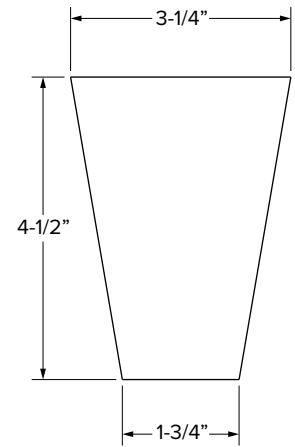

Bun foot

SKU	W	D	H
BUNFOOT	3-3/8"	3-1/4"	4-1/2"
HBUNFOOT	3-3/8"	1-11/16"	4-1/2"
TFOOT	3-1/4"	3-1/4"	4-1/2"
HTFOOT	3-1/4"	1-5/8"	4-1/2"

HTFOOT