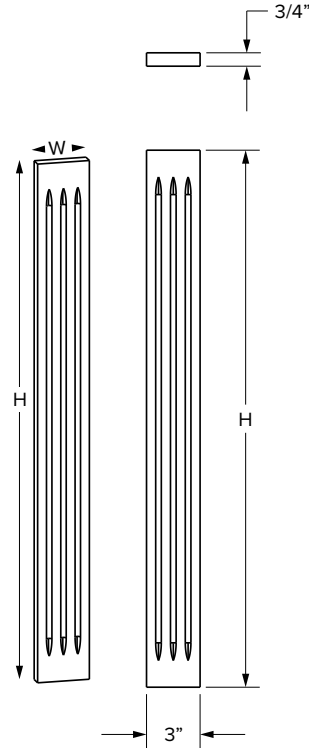

Filler - fluted

SKU	W	T	H
FF330	3"	3/4"	30"
FF336	3"	3/4"	36"
FF342	3"	3/4"	42"
FF396	3"	3/4"	96"

Fillers can be cut to length