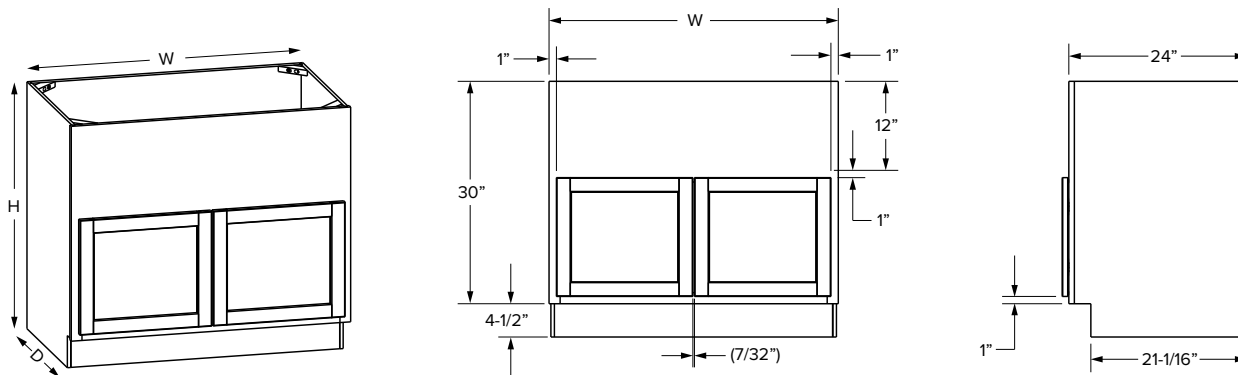

Farm sink base cabinets

Partial Overlay