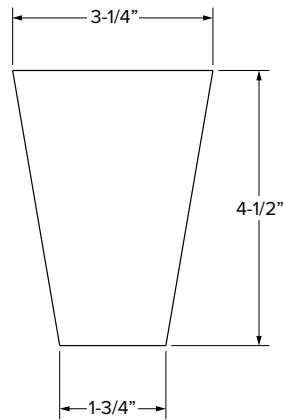

Bun foot

SKU	W	D	H
BUNFOOT	3-3/8"	3-1/4"	4-1/2"
HBUNFOOT	3-3/8"	1-11/16"	4-1/2"
TFOOT	3-1/4"	3-1/4"	4-1/2"
HTFOOT	3-1/4"	1-5/8"	4-1/2"

TFOOT