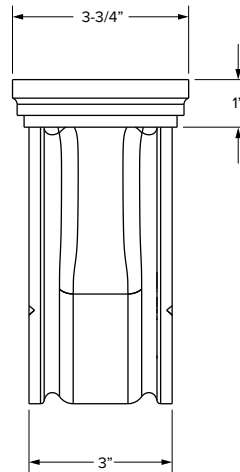

BUNFOOT

HBUNFOOT

TFOOT

HTFOOT

Accessories - Dimensions

Corbels

SKU	W	D	H
CORBEL-B	4-11/16"	4-11/16"	9-5/8"
CORBEL-LS	3-1/2"	7-3/16"	12"
CORBEL-S	3-3/4"	3-3/4"	6-7/8"

Organizers - rollout trays