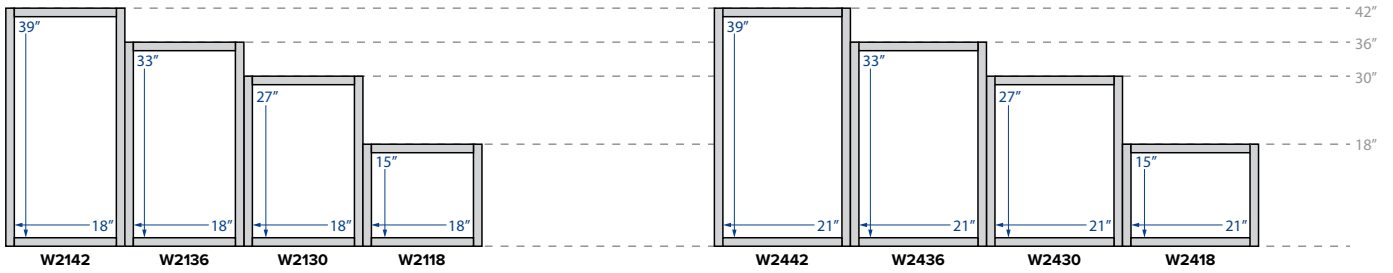

Single Door
 30" Height
 9", 12", 15", 18" or 21" Width

Double Door
 30" Height
 24", 27", 30", 33",
 36", *39" or *42" Width

Single Door
 36" Height
 9", 12", 15", 18" or 21" Width

Double Door
 36" Height
 24", 27", 30", 33",
 36", *39" or *42" Width

Glass door wall cabinets only available in the Full overlay

Diagonal Corner
 30", 36" or 42" Height
 12 or 15" Depth
 24" and 27" Width

Diagonal Corner Glass Door
Matching Interior
 30", 36" or 42" Height
 12 or 15" Depth
 24" and 27" Width

Single Door
12" Width

**Single Door
and Drawer**
12", 15" or 18" Width

Double Door
24", 27", 30", 33"
or 36" Width

**Double Door
Center Stile**
42" Width

Triple Drawer
12", 15", 18" and
21" Width

**Linen Single &
Double Door**
84" (6 shelves)
Single - 15" and 18" Width
Double - 24" Width

Two Double Door
48" Width

**Double Door and
Double Drawer**
36", 42" or 48" Width

**Double Door and
Six Drawer**
60" Width

**Two Double Door and
Triple Drawer**
60" Width

Wall Cabinets - Openings

Partial Overlay