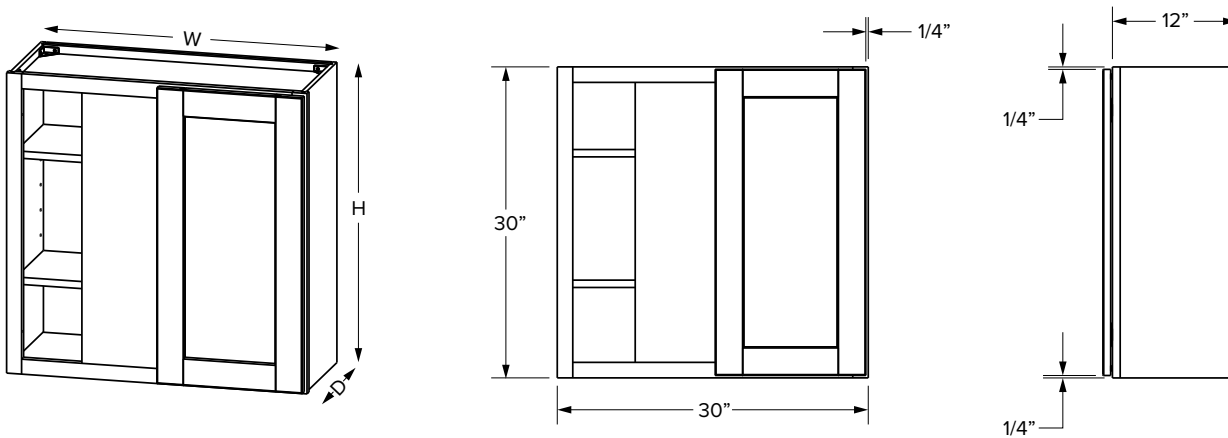

Full Overlay

SKU							Partial Overlay				Full Overlay			
	W	H	D	Shelves	# of Doors	Opening		Door		Opening		Door		
						Width	Height	Width	Height	Width	Height	Width	Height	
WBC30-3330U	30"-33"	30"	12"	2	1	12"	27"	13-1/32"	28-1/32"	12"	27"	14-17/32"	29-17/32"	
WBC30-3336U	30"-33"	36"	12"	2	1	12"	33"	13-1/32"	34-1/32"	12"	33"	14-17/32"	35-1/2"	
WBC30-3342U	30"-33"	42"	12"	3	1	12"	39"	13-1/32"	40-1/32"	12"	39"	14-17/32"	41-17/32"