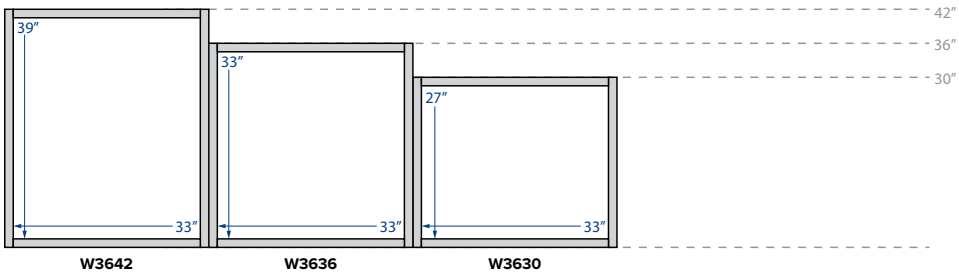

Two Double Door
48" Width

**Double Door and
Double Drawer**
36", 42" or 48" Width

**Double Door and
Six Drawer**
60" Width

**Two Double Door and
Triple Drawer**
60" Width

Wall Cabinets - Openings

Partial Overlay