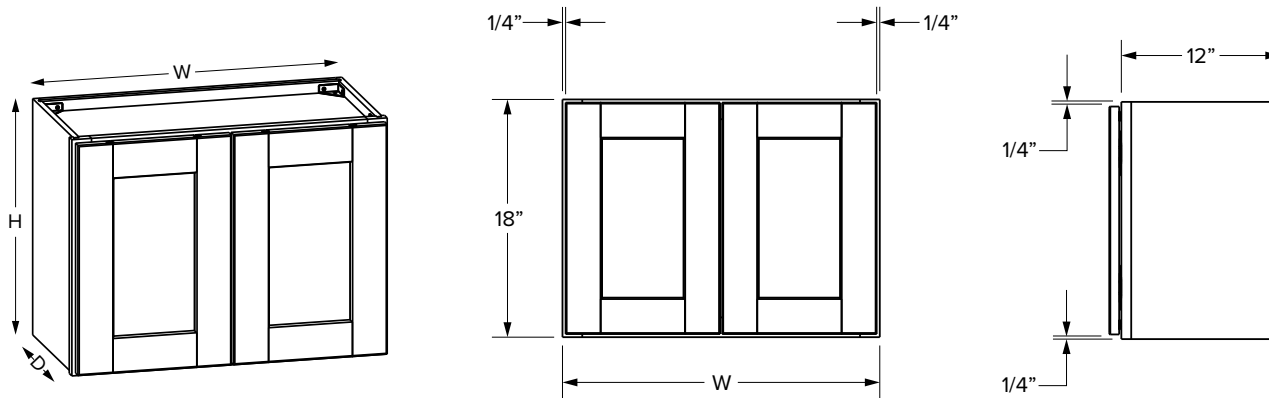

*39" and 42" wide cabinets have a center stile

Wall Cabinets - Dimensions

18" Height cabinets

Partial Overlay

Full Overlay

SKU	W	H	D	Shelves	# of Doors	Partial Overlay				Full Overlay			
						Opening		Door		Opening		Door	
						Width	Height	Width	Height	Width	Height	Width	Height
W2118 [†]	21"	18"	12"	0	1	18"	15"	18-15/16"	16-1/32"	18"	15"	20-1/2"	17-17/32"
W2418	24"	18"	12"	0	2	21"	15"	10-7/8"	16-1/32"	21"	15"	11-11/16"	17-17/32"
W3018	30"	18"	12"	0	2	27"	15"	13-29/32"	16-1/32"	27"	15"	14-11/16"	17-17/32"
W3318	33"	18"	12"	0	2	30"	15"	15-13/32"	16-1/32"	30"	15"	16-3/16"	17-17/32"
W3618	36"	18"	12"	0	2	33"	15"	16-29/32"	16-1/32"	33"	15"	17-11/16"	17-17/32"
W3918 [*]	39"	18"	12"	0	2	16-7/16"	15"	17-17/32"	16-1/32"	17"	15"	19-1/16"	17-17/32"