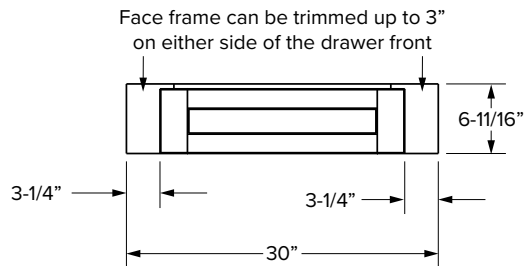

RHAR36

RHCL36

Knee drawer

SKU	Partial Overlay			Full Overlay		
	W	H	D	W	H	D
KD30	30"	6-11/16"	21"	30"	6-11/16"	21"

Partial Overlay

Full Overlay

Accessories - Dimensions

Plate rack