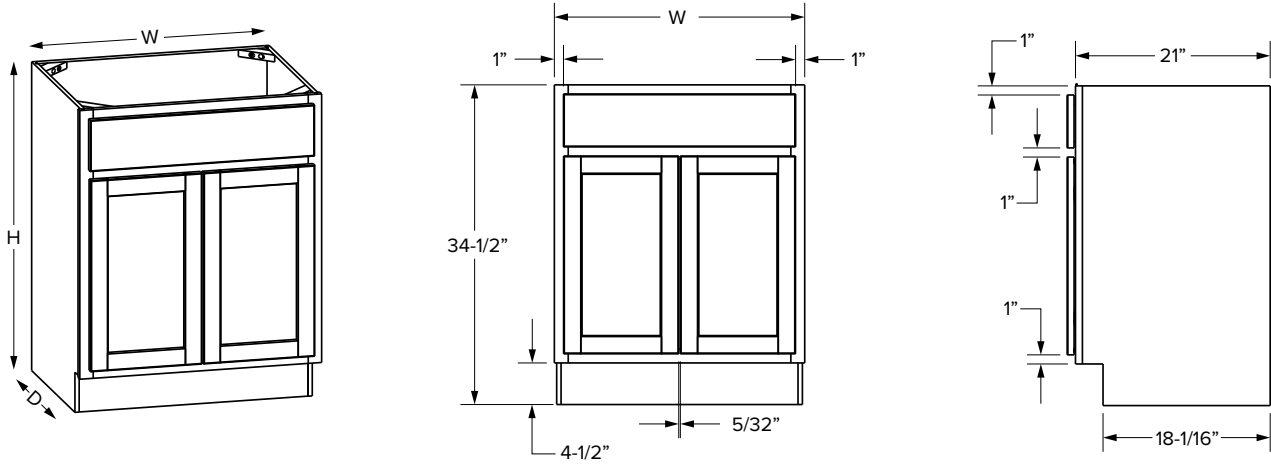

Vanity Cabinets - Dimensions

Sink base cabinets

Partial Overlay

VSB48