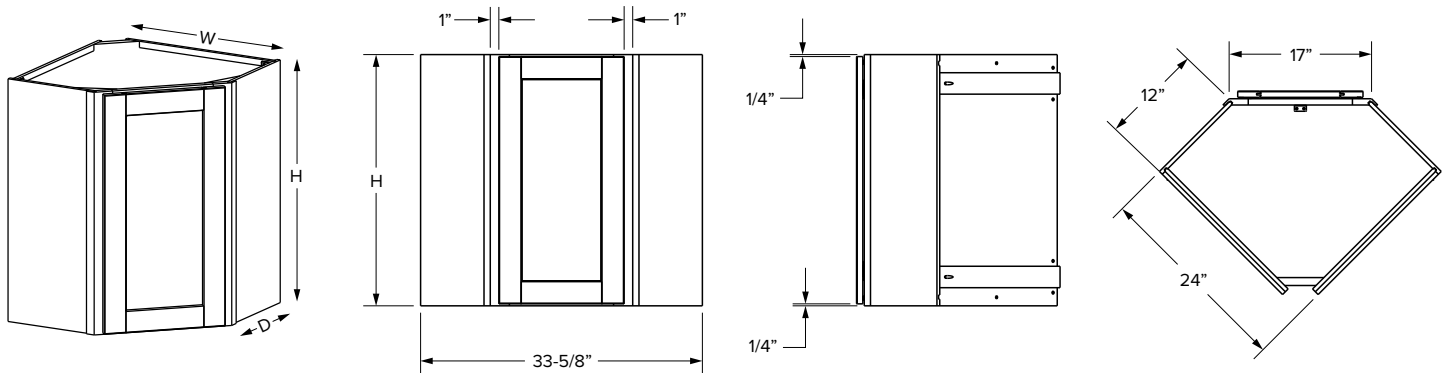

Wall Cabinets - Dimensions

Partial Top View

Full Top View

Wall Cabinets - Dimensions

12" Deep diagonal corner cabinets

Partial Overlay

Full Overlay

SKU	W	H	D	Shelves	# of Doors	Partial Overlay				Full Overlay			
						Opening		Door		Opening		Door	
						Width	Height	Width	Height	Width	Height	Width	Height
WDC2430	24"	30"	12"	2	1	12-7/16"	27"	13-7/16"	28-1/32"	12-7/16"	27"	14-31/32"	29-17/32"
WDC2436	24"	36"	12"	2	1	12-7/16"	33"	13-7/16"	34-1/32"	12-7/16"	33"	14-31/32"	35-17/32"
WDC2442	24"	42"	12"	3	1	12-7/16"	39"	13-7/16"	40-1/32"	12-7/16"	39"	14-31/32"	41-17/32"