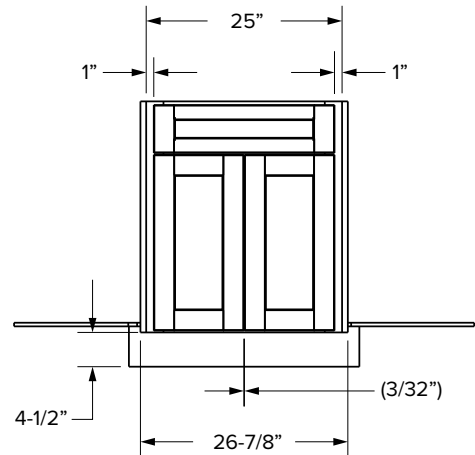

*39" wide cabinets have a center stile

Farm sink base cabinets

Partial Overlay

Full Overlay

SKU	W	H	D	# of Doors	Partial Overlay						Full Overlay					
					Door Opening		Available Apron		Door Size		Opening		Available Apron		Door Size	
					Width	Height	Width	Height	Width	Height	Width	Height	Width	Height	Width	Height
SBF36	36"	34-1/2"	24"	2	33"	15"	33"	12"	16-29/32"	16-1/32"	33"	14-13/16"	33"	12"	17-11/16"	17-17/32"
SBF39	39"	34-1/2"	24"	2	36"	15"	36"	12"	18-13/32"	16-1/32"	36"	14-13/16"	36"	12"	19-3/16"	17-17/32"

Base Cabinets - Dimensions

Sink front corner diagonal

Partial Overlay

Full Overlay

SKU	Partial Overlay												
	W	H	D	# of Doors	# of Drawers	Door Opening		Drawer Opening		Door Size		Drawer Front Size	
						Width	Height	Width	Height	Width	Height	Width	Height
SFCD42	26-7/8"	34-1/2"	24"	2	1 false	20-13/16"	20-1/2"	20-13/16"	5"	10-15/16"	21-11/32"	21-7/8"	5-23/32"