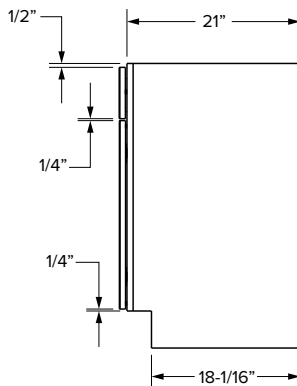

VCDB60-6

Full Overlay

SKU	W	H	D	Door Opening		Drawer Opening				False Front Opening		Door Size		Drawer Front Size			False Front Size	
				Width	Height	Width	2 Height	3 Height	4 Height	Width	1 Height	Width	Height	Width	2 Height	3&4 Height	Width	1 Height
VCDB60-3	60"	34-1/2"	21"	21"	20-1/2"	8-3/4"	5"	9"	9-1/2"	21"	5"	11-11/16"	22-27/32"	11-17/32"	6-7/32"	11-5/16"	23-17/32"	6-7/32"
VCDB60-6	60"	34-1/2"	21"	27"	20-1/2"	11-7/8"	5"	9"	9-1/2"	27"	5"	14-11/16"	22-27/32"	14-17/32"	6-7/32"	11-5/16"	29-17/32"	6-7/32"