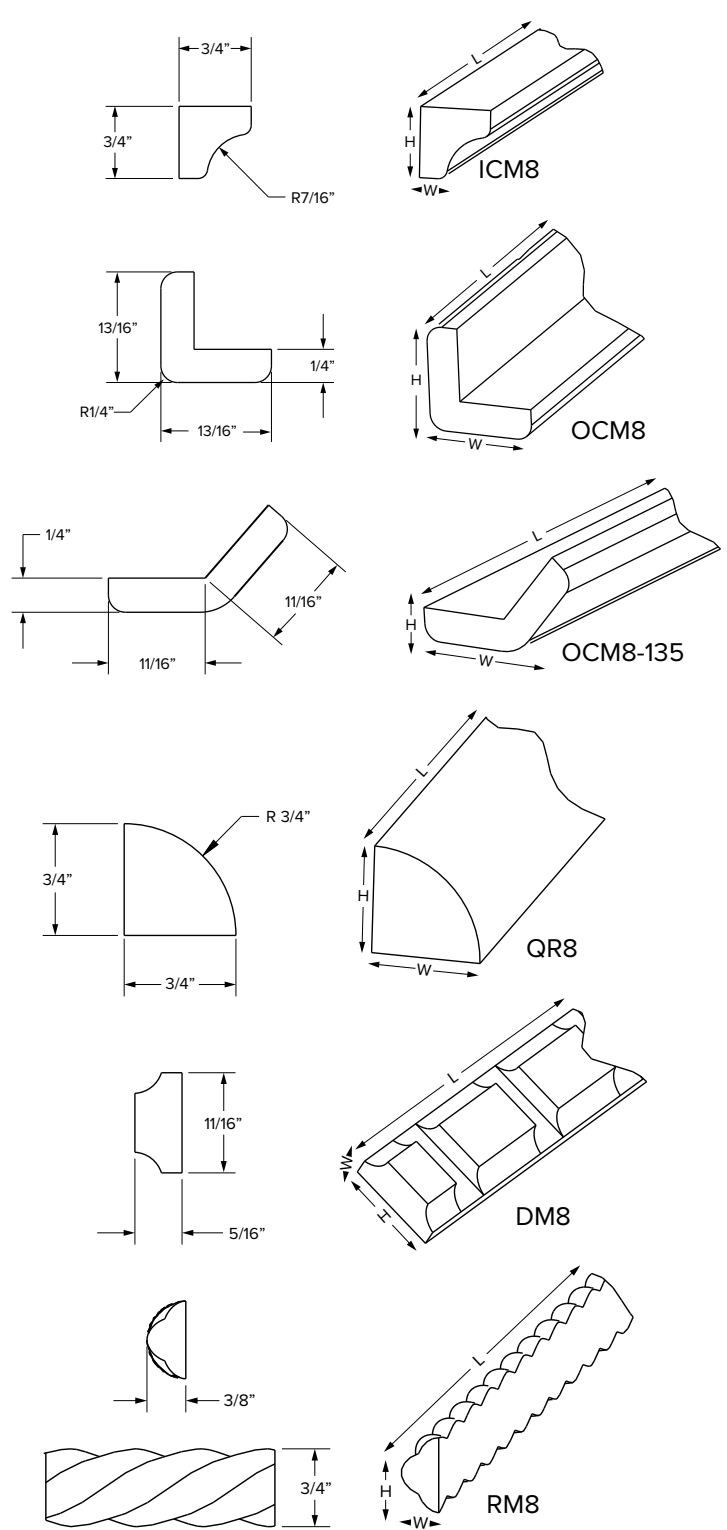

SKU	Description	H	W	L
ICM8	Inside Corner	3/4"	3/4"	96"
OCM8	Outside Corner	13/16"	13/16"	96"
OCM8-135	Outside Corner	1/4"	11/16"	96"
QR8	Quarter Round	3/4"	3/4"	96"
DM8	Dentil	11/16"	5/16"	96"
RM8	Rope	3/4"	3/8"	96"