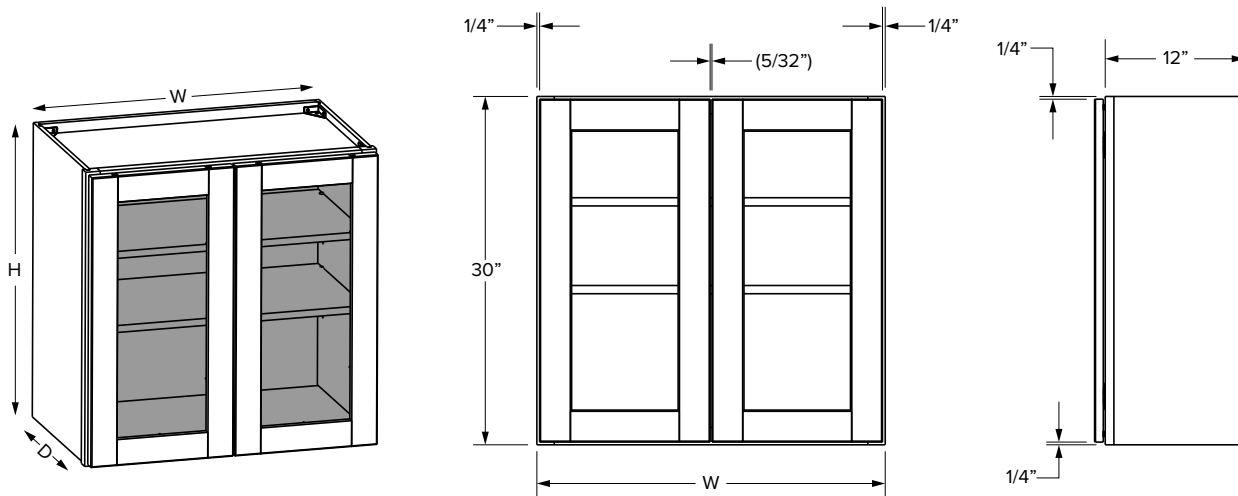

Single Door
 30" Height
 9", 12", 15", 18" or 21" Width

Double Door
 30" Height
 24", 27", 30", 33",
 36", *39" or *42" Width

Single Door
 36" Height
 9", 12", 15", 18" or 21" Width

Double Door
 36" Height
 24", 27", 30", 33",
 36", *39" or *42" Width

*39" and 42" wide cabinets have a center stile

Wall Cabinets - Dimensions

30" Height glass door cabinets

Full Overlay - Single Door

Full Overlay - Double Door

SKU	W	H	D	Shelves	# of Doors	Full Overlay			
						Opening		Door	
						Width	Height	Width	Height
W1530MI	15"	30"	12"	2	1	12"	27"	14-17/32"	29-17/32"
W1830MI	18"	30"	12"	2	1	15"	27"	17-17/32"	29-17/32"
W3030MI	30"	30"	12"	2	2	27"	27"	14-11/16"	29-17/32"
W3630MI	36"	30"	12"	2	2	33"	27"	17-11/16"	29-17/32"