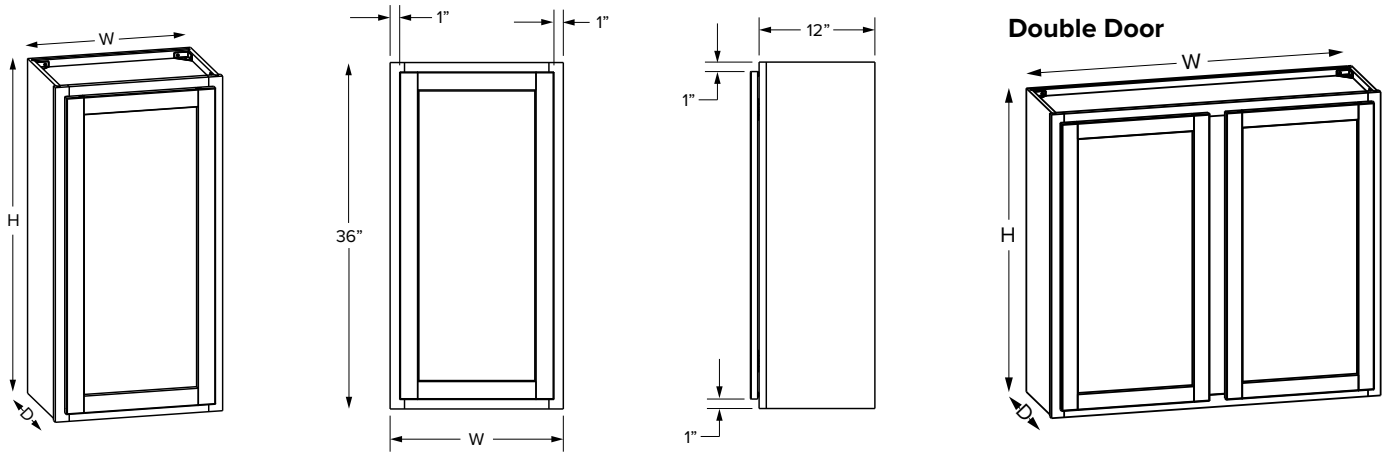

36" Height cabinets

Partial Overlay

Full Overlay