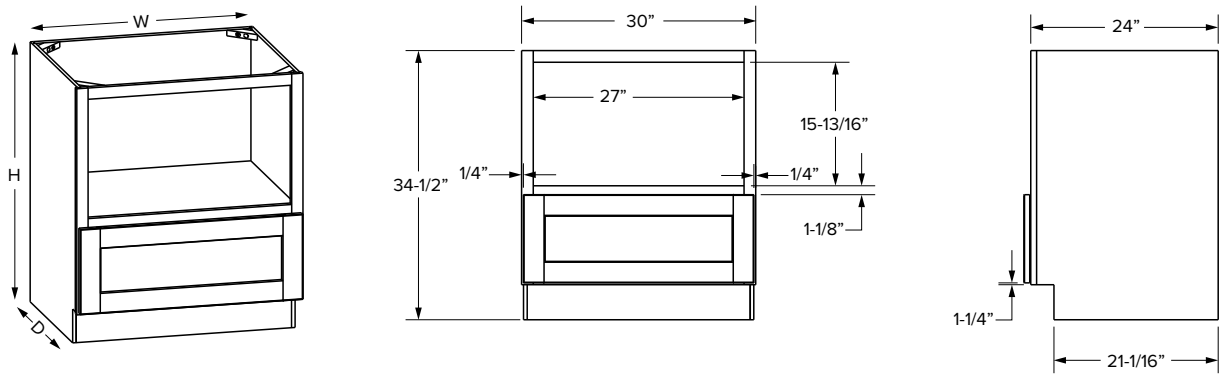

Double oven panel overlay

SKU	W	T	H
OVD33P	32-1/2"	3/4"	55"

**NOTE: Can be trimmed to size
Works with Full & Partial**

Specialty Cabinets - Dimensions

Microwave base cabinets

Partial Overlay

Full Overlay

SKU	W	H	D	# of Drawers	Partial Overlay					
					Opening		Drawer Opening		Drawer Front Size	
					Width	Height	Width	Height	Width	Height
MWB30	30"	34-1/2"	24"	1	27"	15-13/16"	27"	9-1/4"	28-1/32"	10-1/8"