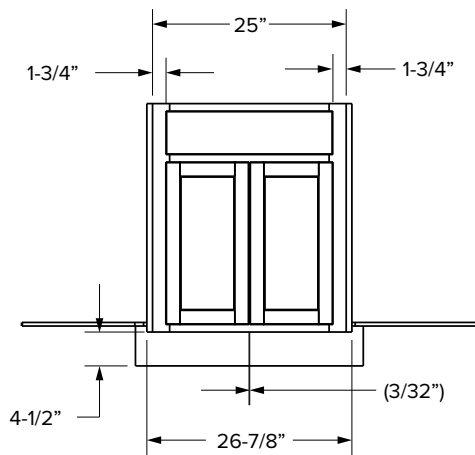

Base Cabinets - Dimensions

Sink front corner diagonal

Partial Overlay