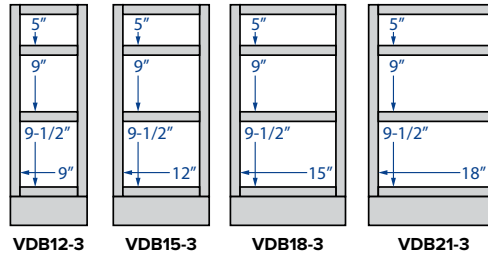

Partial Overlay

MWB30

Full Overlay

MWB30

Vanity Cabinets - Openings

Partial Overlay

Full Overlay

Partial Overlay

Full Overlay

Partial Overlay

Full Overlay

Partial Overlay

Full Overlay

Wall Cabinets - Dimensions

12" Height cabinets

Partial Overlay

Full Overlay

SKU	W	H	D	Shelves	# of Doors	Partial Overlay				Full Overlay			
						Opening		Door		Opening		Door	
						Width	Height	Width	Height	Width	Height	Width	Height
W3012	30"	12"	12"	0	2	27"	9"	13-29/32"	9-31/32"	27"	9"	14-11/16"	11-17/32"
W3312	33"	12"	12"	0	2	30"	9"	15-13/32"	9-31/32"	30"	9"	16-3/16"	11-17/32"
W3612	36"	12"	12"	0	2	33"	9"	16-29/32"	9-31/32"	33"	9"	17-11/16"	11-17/32"
W3912*	39"	12"	12"	0	2	16-7/16"	9"	17-17/32"	9-31/32"	17"	9"	19-1/16"	11-17/32"

SKU	Cabinet Dimensions			Full Overlay							
				Door Opening		Drawer Opening		Door Size		Drawer Front Size	
				Width	Height	Width	Height	Width	Height	Width	Height
BBC39-42U	33"	34-1/2"	24"	9"	20-1/2"	9"	5"	11-17/32"	22-27/32"	11-17/32"	6-7/32"
BBC42-45U	39"	34-1/2"	24"	12"	20-1/2"	12"	5"	14-17/32"	22-27/32"	14-17/32"	6-7/32"
BBC45-48U	42"	34-1/2"	24"	15"	20-1/2"	15"	5"	17-17/32"	22-27/32"	17-17/32"	6-7/32"