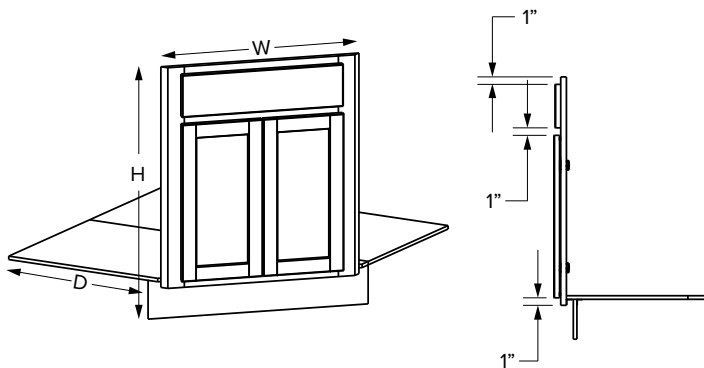

Base Cabinets - Dimensions

Sink front corner diagonal

Partial Overlay