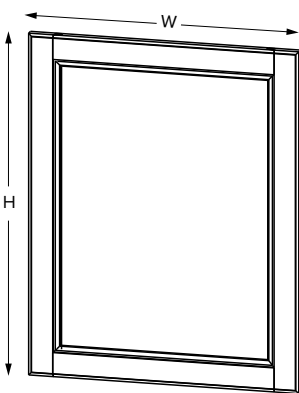

Villas - BDEP