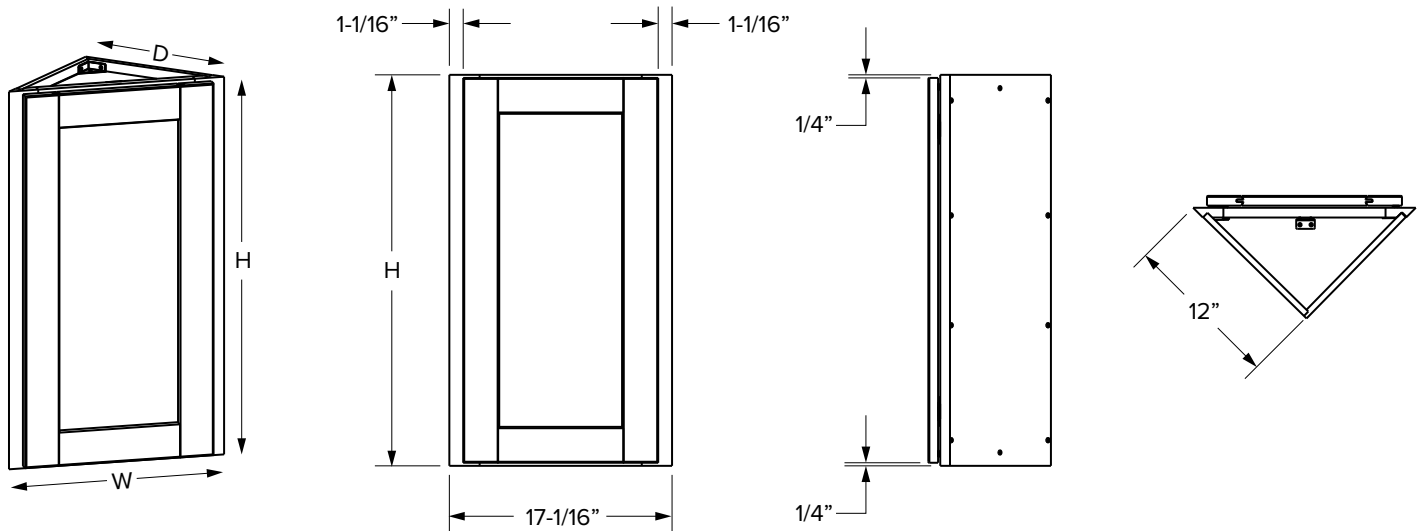

Full Overlay

SKU						Partial Overlay				Full Overlay			
	W	H	D	Shelves	# of Doors	Opening		Door		Opening		Door	
						Width	Height	Width	Height	Width	Height	Width	Height
WEC1230	17-1/16"	30"	12"	2	1	12-5/16"	27"	13-7/16"	28-1/32"	12-5/16"	27"	14-31/32"	29-17/32"
WEC1236	17-1/16"	36"	12"	2	1	12-5/16"	33"	13-7/16"	34-1/32"	12-5/16"	33"	14-31/32"	35-17/32"
WEC1242	17-1/16"	42"	12"	3	1	12-5/16"	39"	13-7/16"	40-1/32"	12-5/16"	39"	14-31/32"	41-17/32"