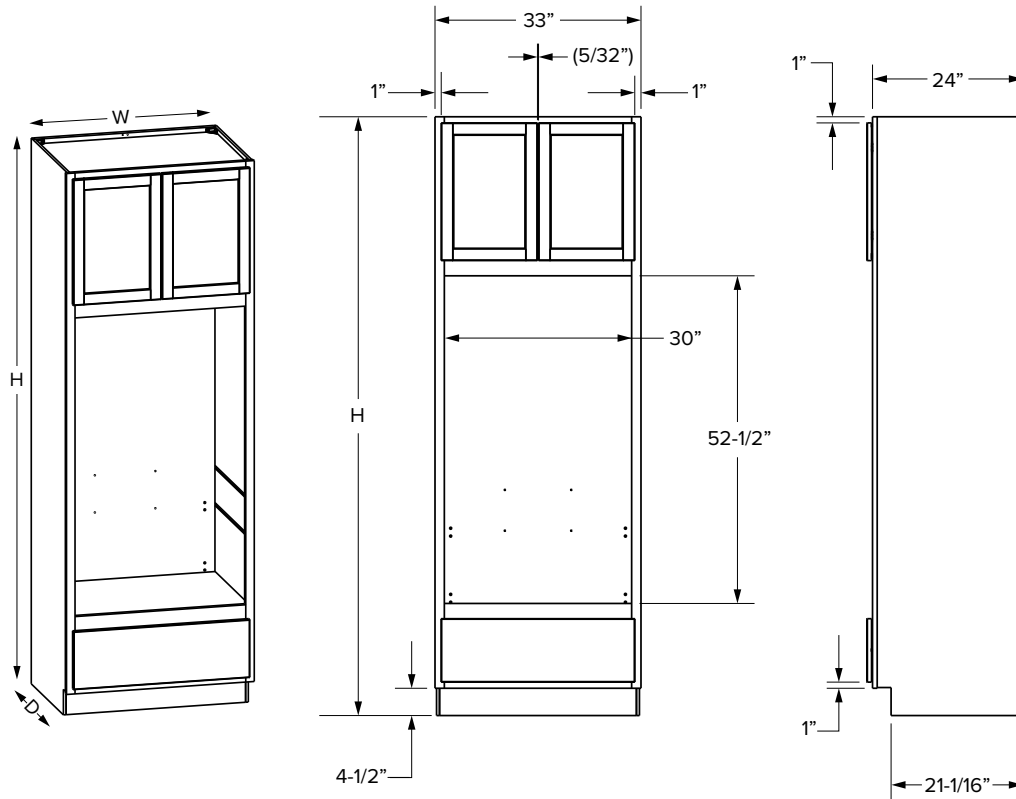

Specialty Cabinets - Dimensions

Double oven cabinets

Partial Overlay

SKU	Partial Overlay													
	W	H	D	Shelves	# of Doors	# of Drawers	Door Opening		Drawer Opening		Door Size		Drawer Front Size	
							Width	Height	Width	Height	Width	Height	Width	Height
OVD3384	33"	84"	24"	0	2	1	30"	9"	30"	9"	15-13/32"	9-31/32"	31-31/32"	10-5/32"
OVD3390	33"	90"	24"	0	2	1	30"	15"	30"	9"	15-13/32"	16-1/32"	31-31/32"	10-5/32"
OVD3396	33"	96"	24"	1	2	1	30"	21"	30"	9"	15-13/32"	22-1/32"	31-31/32"	10-5/32"