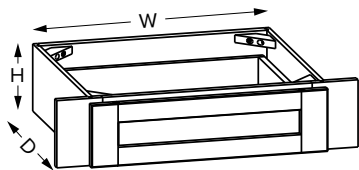

RHAR36

RHCL36

Knee drawer

SKU	Partial Overlay			Full Overlay		
	W	H	D	W	H	D
KD30	30"	6-11/16"	21"	30"	6-11/16"	21"

Partial Overlay

Full Overlay

Accessories - Dimensions

Plate rack