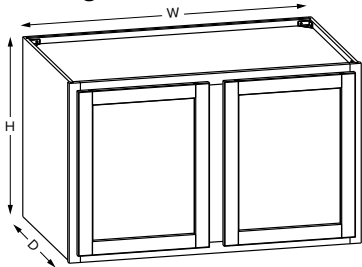

*39" and 42" wide cabinets have a center stile

Wall Cabinets - Dimensions

24" Height cabinets

Partial Overlay

18" High

24" High

Full Overlay

18" High

24" High

SKU	W	H	D	Shelves	# of Doors	Partial Overlay				Full Overlay			
						Opening		Door		Opening		Door	
						Width	Height	Width	Height	Width	Height	Width	Height
W361824	36"	18"	24"	0	2	33"	15"	16-29/32"	16-1/32"	33"	15"	17-11/16"	17-9/16"
W391824*	39"	18"	24"	0	2	16-15/16"	15"	17-17/32"	16-1/32"	16-15/16"	15"	19-1/16"	17-9/16"
W362424	36"	24"	24"	1	2	33"	21"	16-29/32"	21-31/32"	33"	21"	17-11/16"	23-9/16"
W392424*	39"	24"	24"	1	2	16-15/16"	21"	17-17/32"	21-31/32"	16-15/16"	21"	19-1/16"	23-9/16"