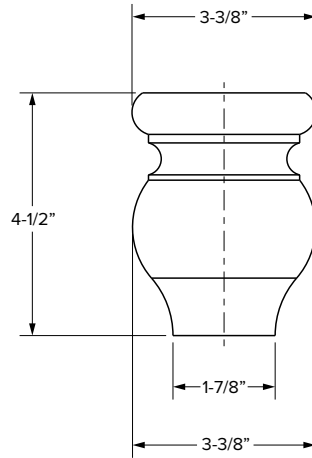

Leg

SKU	W	D	H
DECOLEG	3-1/2"	3-1/2"	34-1/2"
SDECOLEG	3-1/2"	1-5/8"	34-1/2"

DECOLEG

SDECOLEG

Bun foot

SKU	W	D	H
BUNFOOT	3-3/8"	3-1/4"	4-1/2"
HBUNFOOT	3-3/8"	1-11/16"	4-1/2"
TFOOT	3-1/4"	3-1/4"	4-1/2"
HTFOOT	3-1/4"	1-5/8"	4-1/2"

BUNFOOT

HBUNFOOT

TFOOT

HTFOOT

Accessories - Dimensions

Corbels

SKU	W	D	H
CORBEL-B	4-11/16"	4-11/16"	9-5/8"
CORBEL-LS	3-1/2"	7-3/16"	12"
CORBEL-S	3-3/4"	3-3/4"	6-7/8"

Organizers - rollout trays