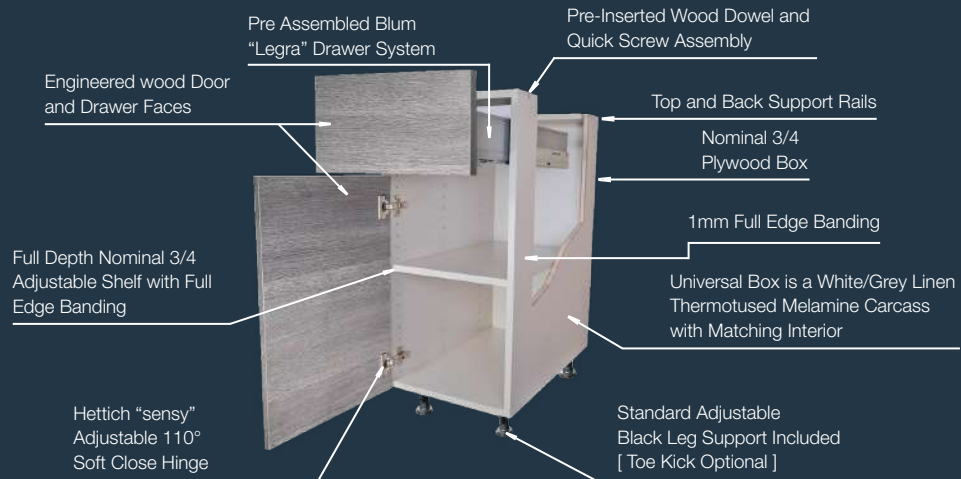

Presents

Palmetto High Gloss
Coconut White - Frameless

Palmetto Textured
Silk White - Frameless

Palmetto Textured
Iron Grey - Frameless

Palmetto Textured
Dark Cocoa - Frameless

All RTA orders over \$4,000 ship & deliver for free!